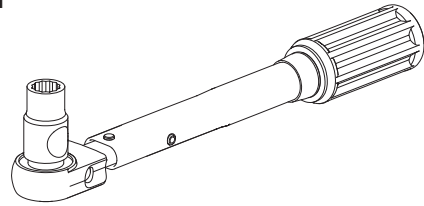

Installation Manual

PART NUMBER(S)	Model Year
TESS 1501 SE	VW Amarok 2010-2021
TESS 150111 SE	
Cab(s)	Installation Time / Weight
Double Cab & Space cab	40-60 minutes / 53-57 kg

Ø 25 mm / Ø 40 mm

+

4 mm

1 - 25 Nm

13, 17 mm

ACETONE

H₂O

ANTI-RUST

INSTALLATION
MANUAL

OWNERS
MANUAL

x1

B