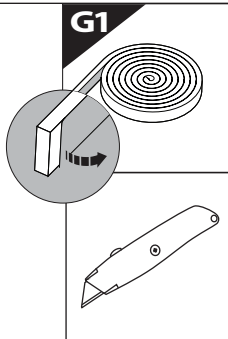

13, 17 mm

ACETONE

H₂O

ANTI-RUST

INSTALLATION
MANUAL

OWNERS
MANUAL

x1

B

A

KITS

G

3

4

9

10

13

13.1

14

15

16

23

CAUTION !

CAUTION !

26