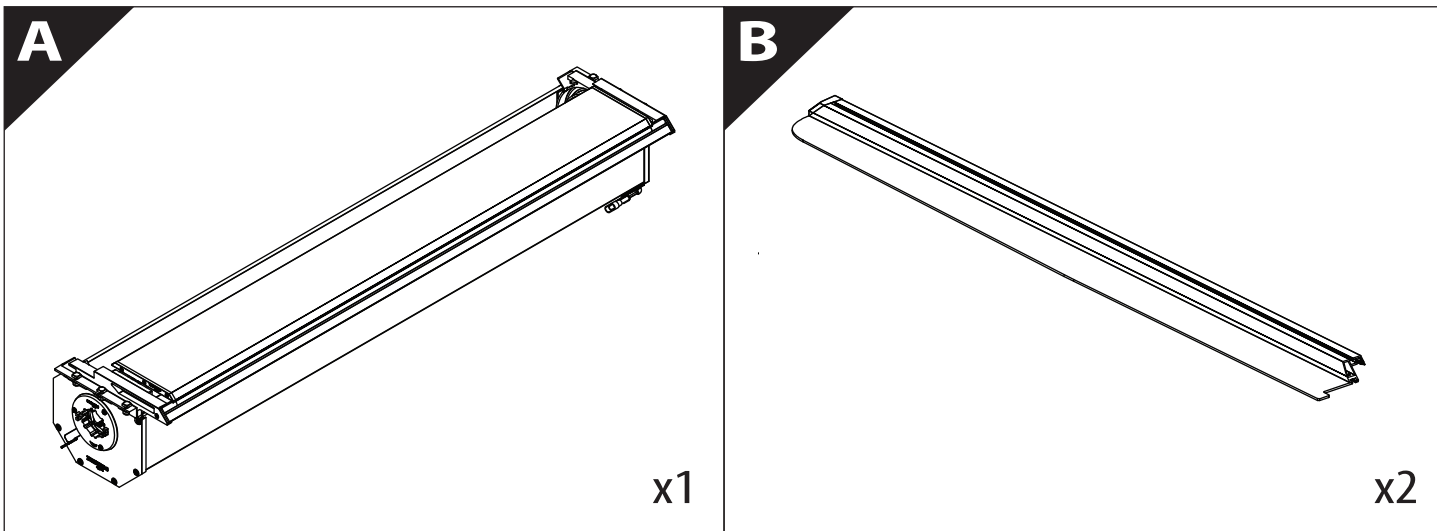

Installation Manual

PART NUMBER(S)	Model Year
TESS 1501 SE	VW Amarok 2010-2021
TESS 150111 SE	
Cab(s)	Installation Time / Weight
Double Cab & Space cab	40-60 minutes / 53-57 kg

Ø 25 mm / Ø 40 mm

+

4 mm

1 - 25 Nm

13, 17 mm

ACETONE

H₂O

ANTI-RUST

INSTALLATION
MANUAL

OWNERS
MANUAL

x1

B