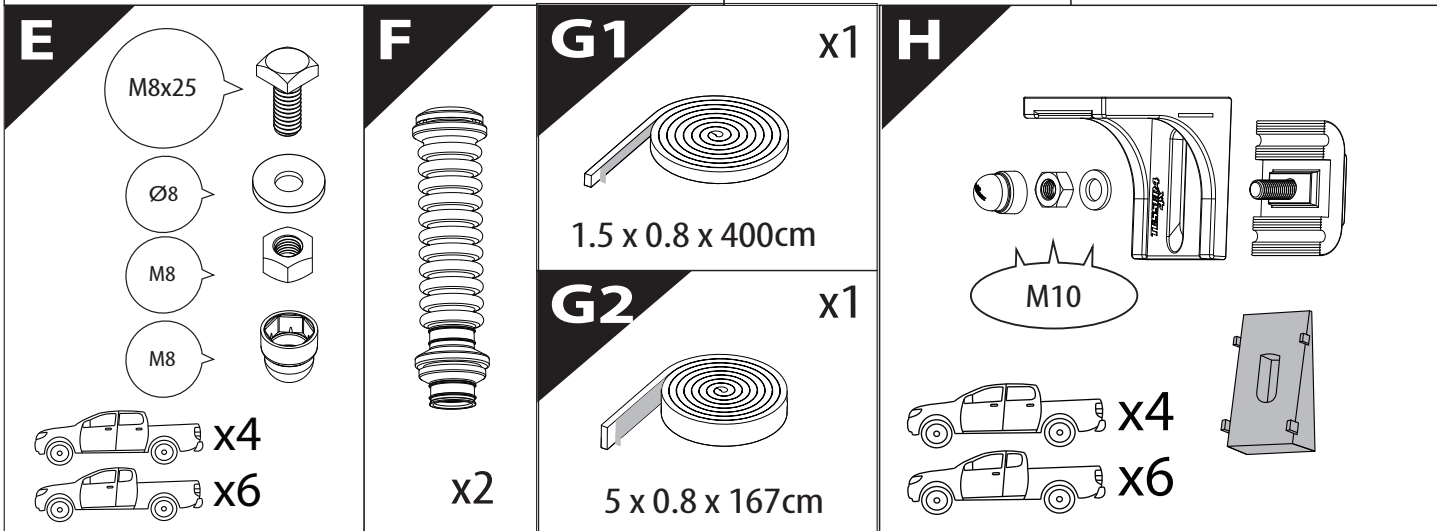

Installation Manual

PART NUMBER(S)	Model Year
TESS 1501 SE	VW Amarok 2010-2021
TESS 150111 SE	
Cab(s)	Installation Time / Weight
Double Cab & Space cab	40-60 minutes / 53-57 kg

Ø 25 mm / Ø 40 mm

+

4 mm

1 - 25 Nm

13, 17 mm

ACETONE

H₂O

ANTI-RUST

INSTALLATION
MANUAL

OWNERS
MANUAL

x1

B