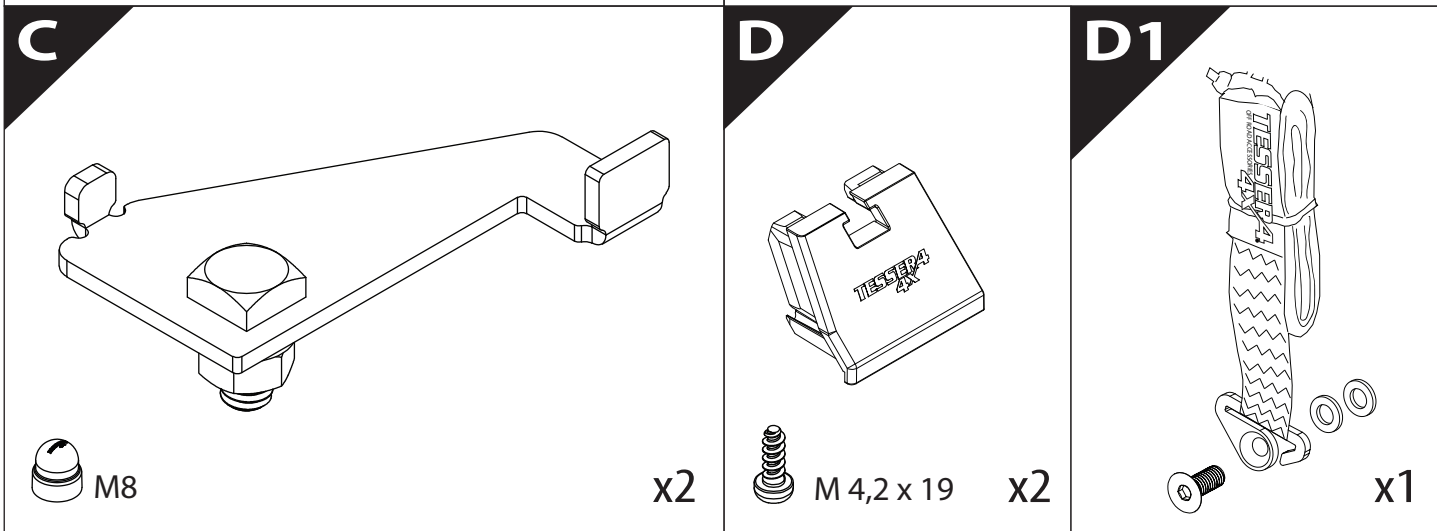

Installation Manual

PART NUMBER(S)	Model Year
TESS 1501 SE	VW Amarok 2010-2021
TESS 150111 SE	
Cab(s)	Installation Time / Weight
Double Cab & Space cab	40-60 minutes / 53-57 kg

Ø 25 mm / Ø 40 mm

+

4 mm

1 - 25 Nm

13, 17 mm

ACETONE

H₂O

ANTI-RUST

INSTALLATION
MANUAL

OWNERS
MANUAL

x1

B