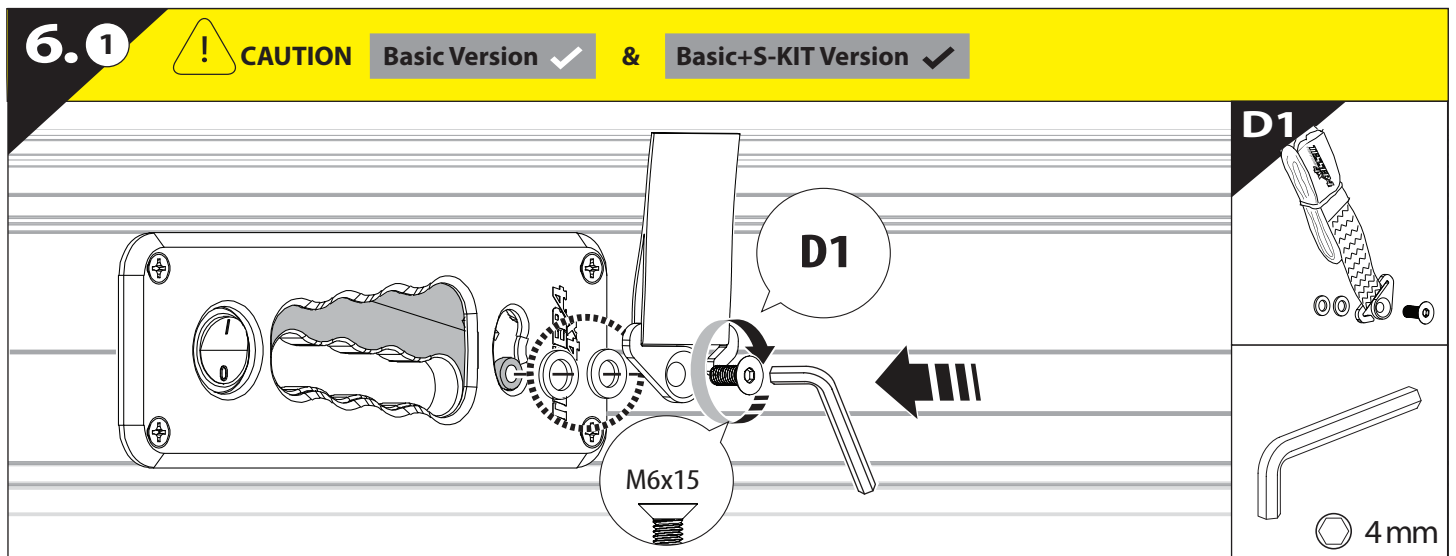

Installation Manual

PART NUMBER(S)	Model Year
TESS 1420 ROLL	Renault Alaskan
Cab(s)	Installation Time / Weight
Double Cab	40-60 minutes / 53-57 kg

B

A

KITS

L

3

4

7

A = 200mm ~ 300mm

B = 200mm ~ 300mm

C = 280mm ~ 300mm

D = C-100mm

! TRY TO FIND FREE & STRAIGHT SPOTS IN THESE DIMENSIONS ACCORDINGLY

9.1

9.2