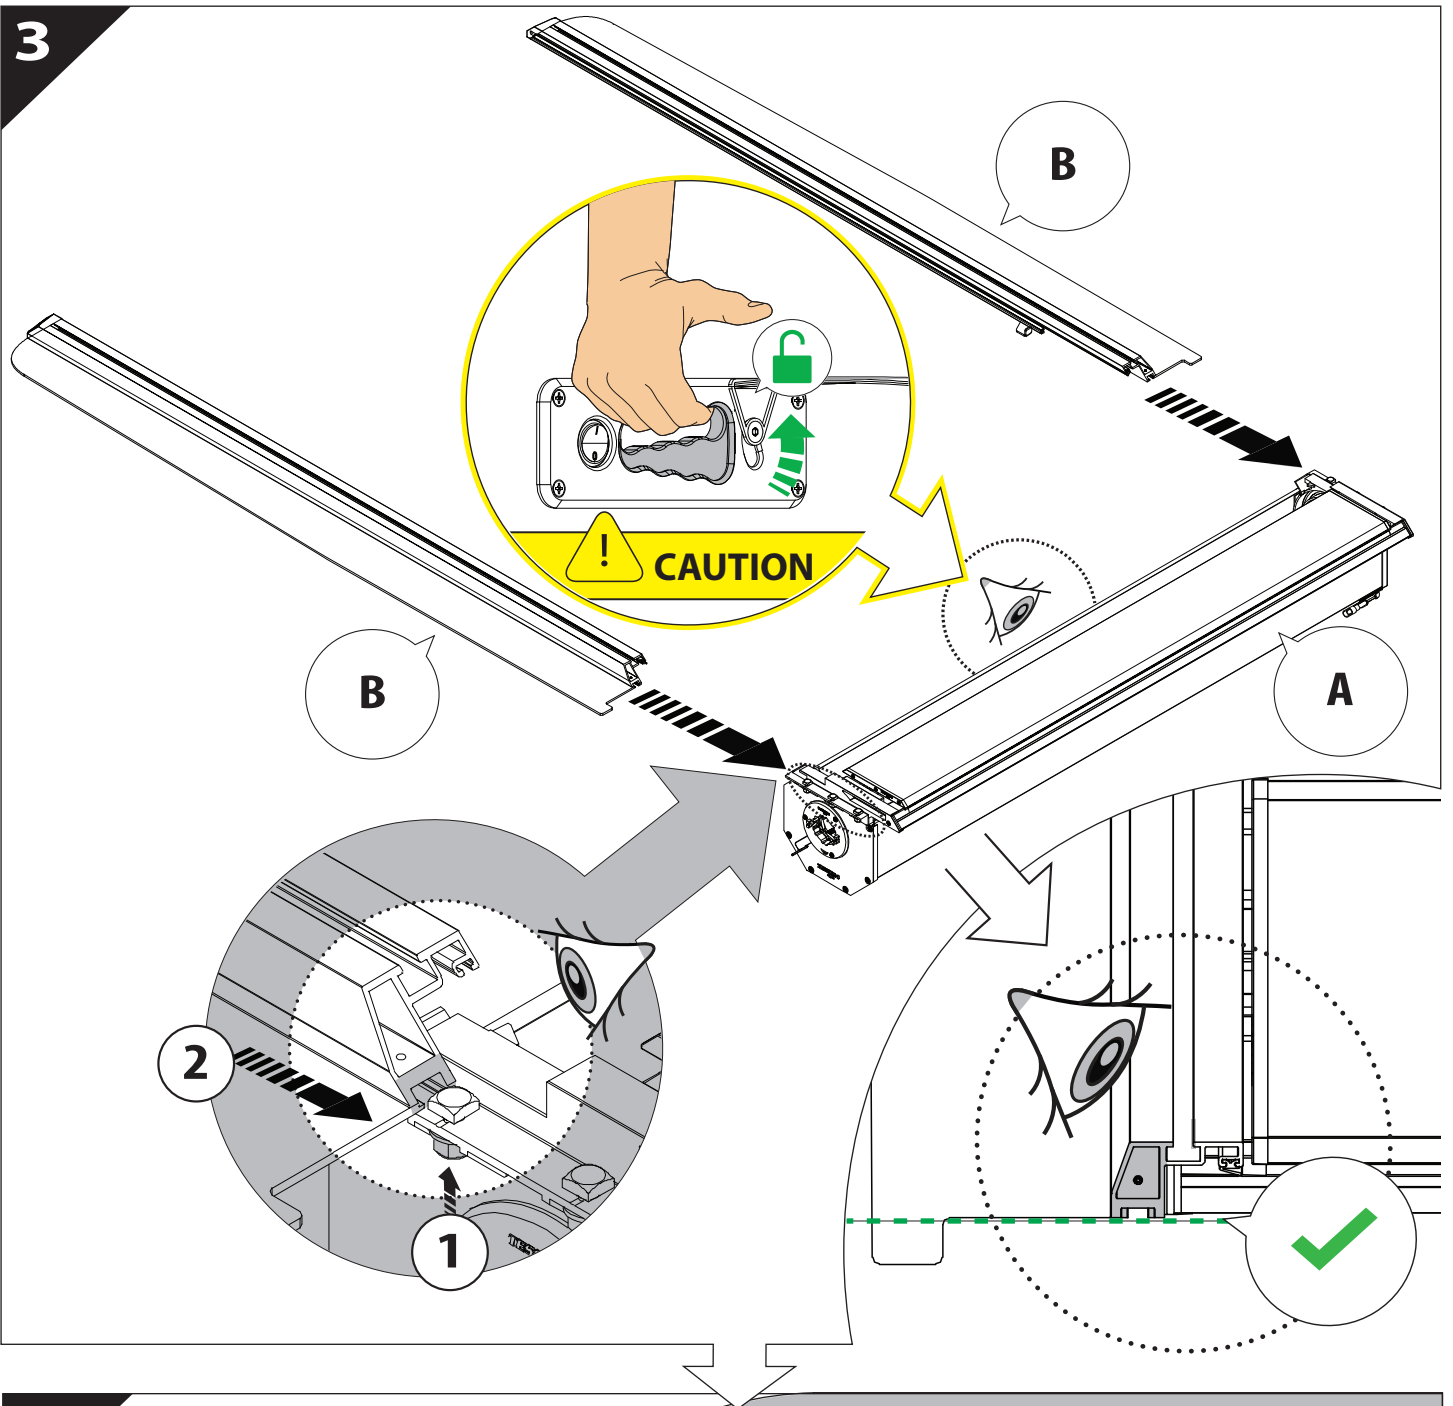

Installation Manual

PART NUMBER(S)	Model Year
TESS 1420 ROLL	Renault Alaskan
Cab(s)	Installation Time / Weight
Double Cab	40-60 minutes / 53-57 kg

B

A

KITS

L

3

4

7

A = 200mm ~ 300mm

B = 200mm ~ 300mm

C = 280mm ~ 300mm

D = C-100mm

! TRY TO FIND FREE & STRAIGHT SPOTS IN THESE DIMENSIONS ACCORDINGLY

9.1

9.2