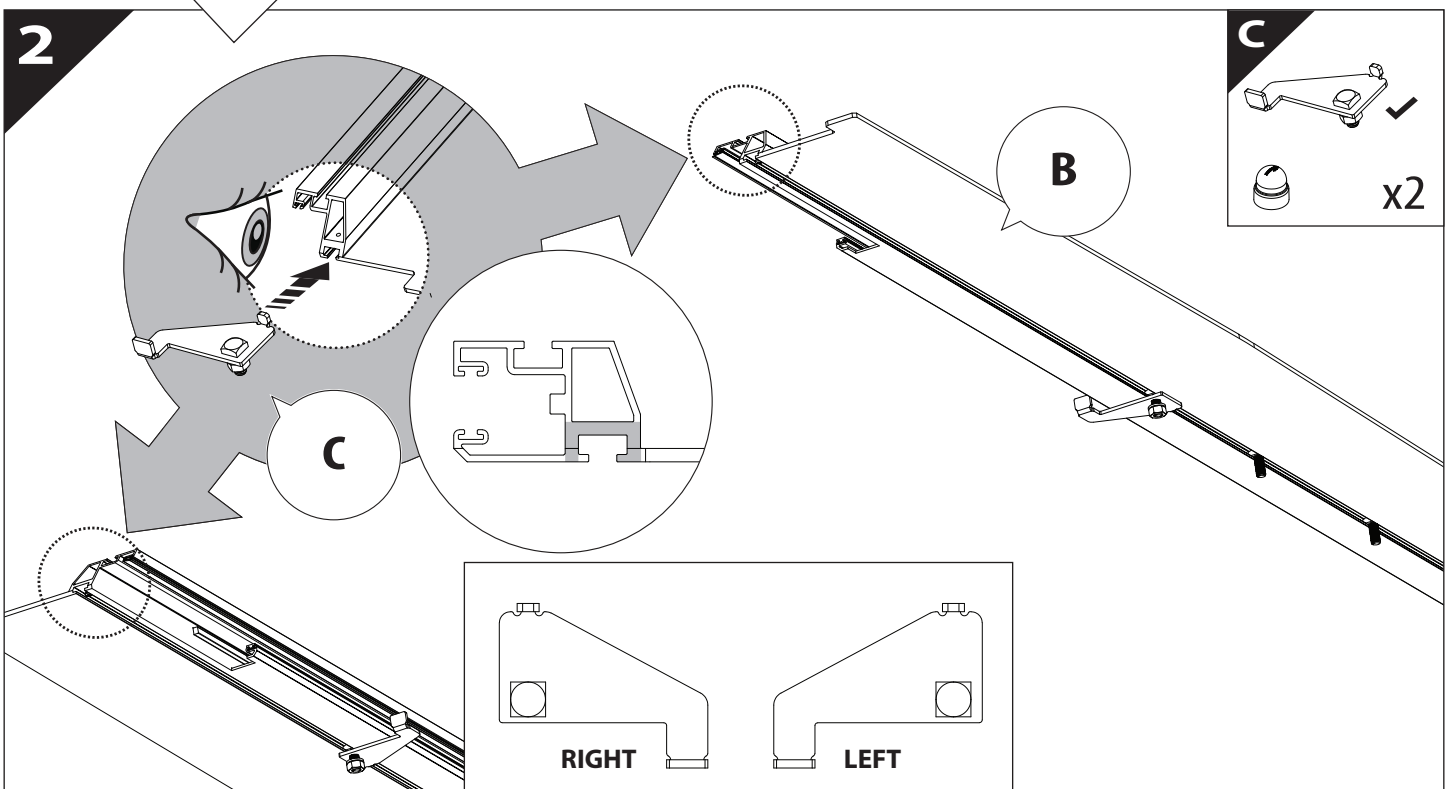

Installation Manual

PART NUMBER(S)	Model Year
TESS 1420 ROLL	Renault Alaskan
Cab(s)	Installation Time / Weight
Double Cab	40-60 minutes / 53-57 kg

B

A

KITS

L

3

4

7

A = 200mm ~ 300mm

B = 200mm ~ 300mm

C = 280mm ~ 300mm

D = C-100mm

! TRY TO FIND FREE & STRAIGHT SPOTS IN THESE DIMENSIONS ACCORDINGLY

9.1

9.2