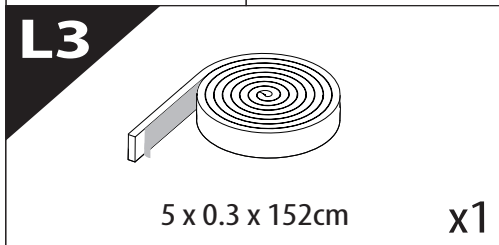

Installation Manual

PART NUMBER(S)	Model Year
TESS 1420 ROLL	Renault Alaskan
Cab(s)	Installation Time / Weight
Double Cab	40-60 minutes / 53-57 kg

B

A

KITS

L

3

4

7

A = 200mm ~ 300mm

B = 200mm ~ 300mm

C = 280mm ~ 300mm

D = C-100mm

! TRY TO FIND FREE & STRAIGHT SPOTS IN THESE DIMENSIONS ACCORDINGLY

9.1

9.2