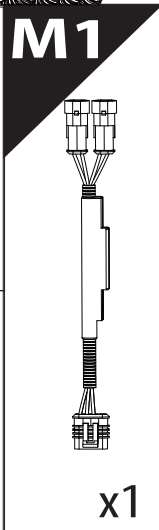

Installation Manual

PART NUMBER(S)	Model Year
TESS 1420 ROLL	Renault Alaskan
Cab(s)	Installation Time / Weight
Double Cab	40-60 minutes / 53-57 kg

B

A

KITS

L

3

4

7

A = 200mm ~ 300mm

B = 200mm ~ 300mm

C = 280mm ~ 300mm

D = C-100mm

! TRY TO FIND FREE & STRAIGHT SPOTS IN THESE DIMENSIONS ACCORDINGLY

9.1

9.2