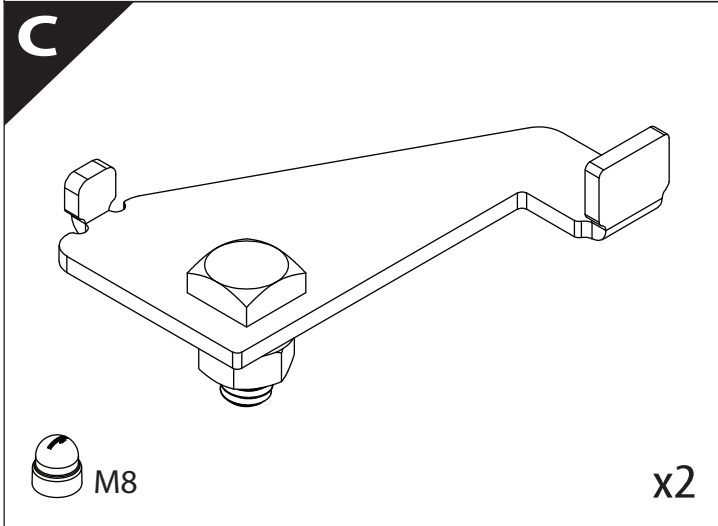

Installation Manual

PART NUMBER(S)	Model Year
TESS 1420 ROLL	Renault Alaskan
Cab(s)	Installation Time / Weight
Double Cab	40-60 minutes / 53-57 kg

B

A

KITS

L

3

4

7

A = 200mm ~ 300mm

B = 200mm ~ 300mm

C = 280mm ~ 300mm

D = C-100mm

! TRY TO FIND FREE & STRAIGHT SPOTS IN THESE DIMENSIONS ACCORDINGLY

9.1

9.2