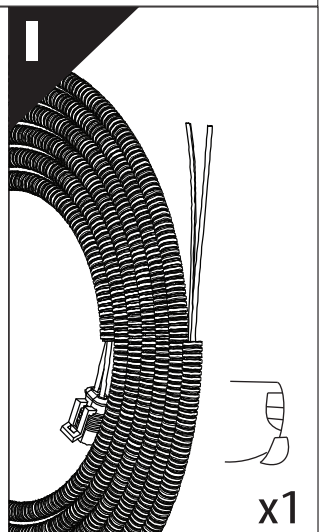

Installation Manual

PART NUMBER(S)	Model Year
TESS 1420 ROLL	Renault Alaskan
Cab(s)	Installation Time / Weight
Double Cab	40-60 minutes / 53-57 kg

B

A

KITS

L

3

4

7

A = 200mm ~ 300mm

B = 200mm ~ 300mm

C = 280mm ~ 300mm

D = C-100mm

! TRY TO FIND FREE & STRAIGHT SPOTS IN THESE DIMENSIONS ACCORDINGLY

9.1

9.2