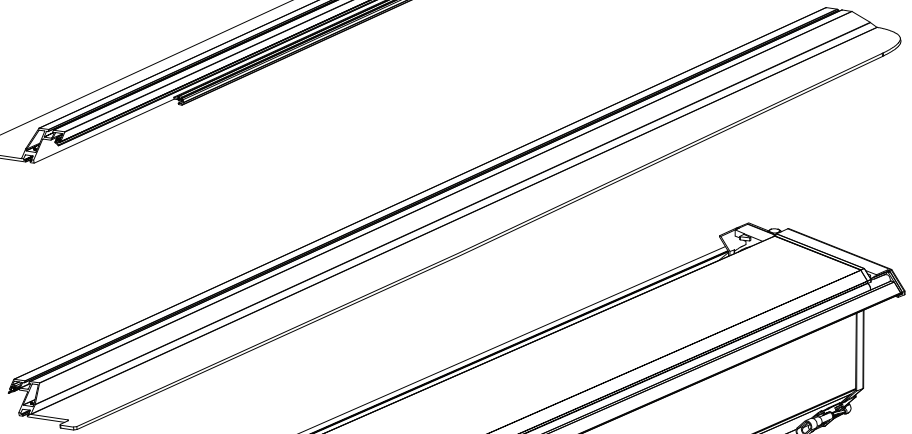

Installation Manual

PART NUMBER(S)	Model Year
TESS 1420 ROLL	Renault Alaskan
Cab(s)	Installation Time / Weight
Double Cab	40-60 minutes / 53-57 kg

B

A

KITS

L

3

4