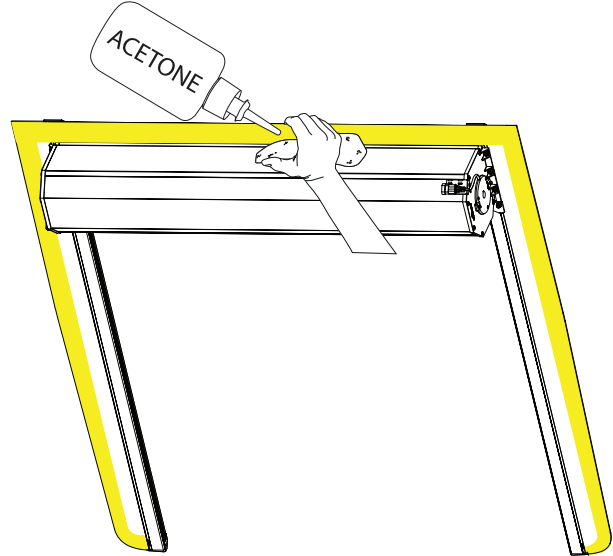

Installation Manual

PART NUMBER(S)	Model Year
TESS 1420 ROLL	Renault Alaskan
Cab(s)	Installation Time / Weight
Double Cab	40-60 minutes / 53-57 kg

B

A

KITS

L

3

4

11

Only to be installed by authorized personnel

11.1

11.2

14

	CAR		TESSERA ROLL+
BEAM	LIGHT SIGNAL	↔	
BRAKE	LIGHT SIGNAL	↔	

15

16

16. ①

○
Silicone
x1

CAUTION	
Basic+E-KIT Version	
E-KIT MANUAL	
M2 ✓ 	M1 ✗

22

G

23

24

CAUTION !