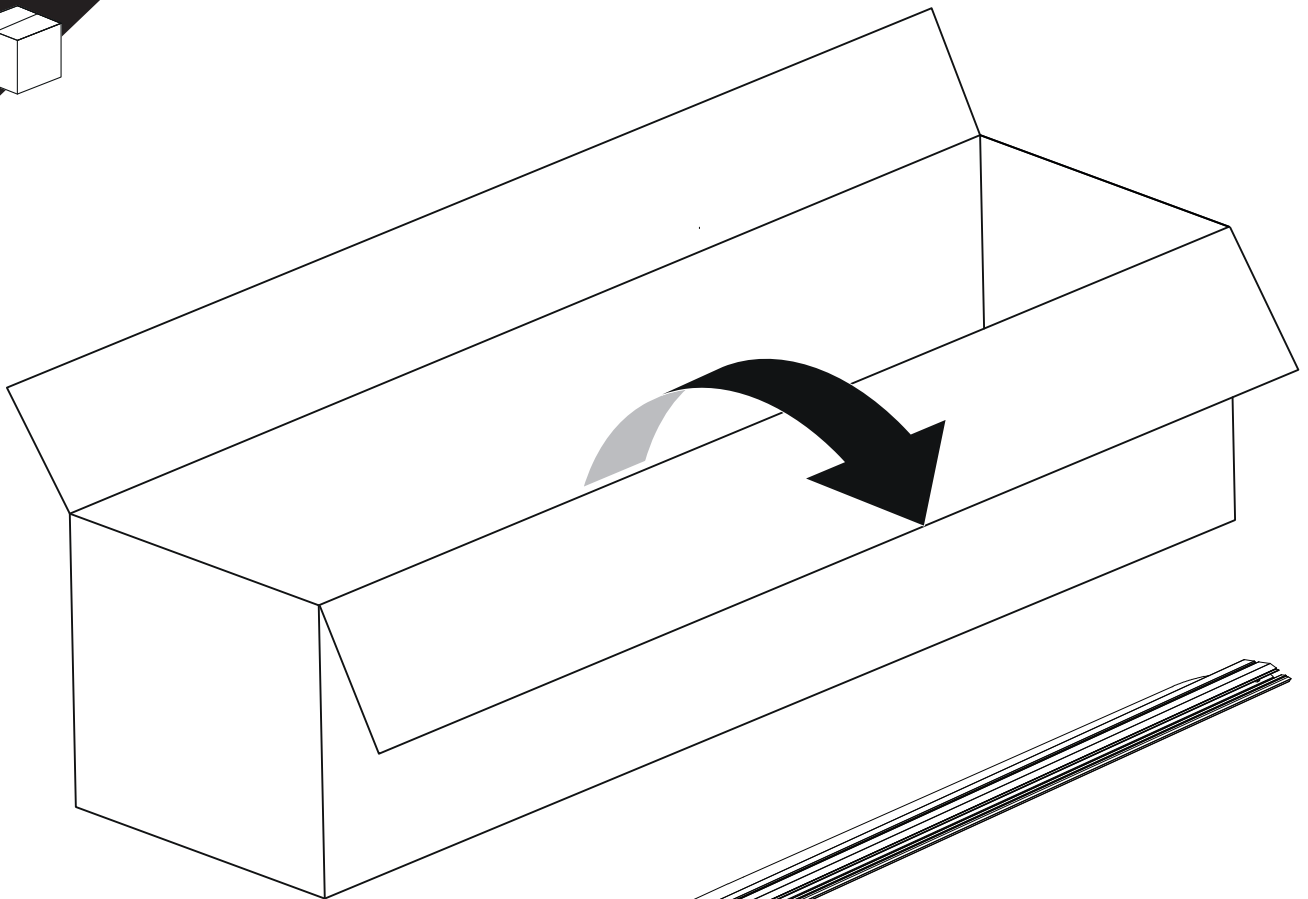

Installation Manual

PART NUMBER(S)	Model Year
TESS 1420 ROLL	Renault Alaskan
Cab(s)	Installation Time / Weight
Double Cab	40-60 minutes / 53-57 kg

B

A

KITS

L

3

4

7

A = 200mm ~ 300mm

B = 200mm ~ 300mm

C = 280mm ~ 300mm

D = C-100mm

! TRY TO FIND FREE & STRAIGHT SPOTS IN THESE DIMENSIONS ACCORDINGLY

9.1

9.2