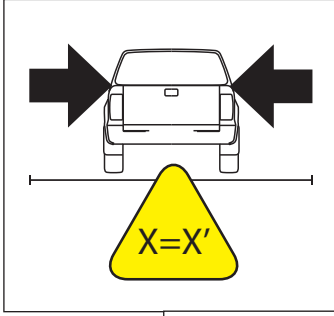

11

Only to be installed by authorized personnel

11.1

11.2

14

	CAR		TESSERA ROLL+
BEAM	LIGHT SIGNAL	↔	
BRAKE	LIGHT SIGNAL	↔	

15

16

16. ①

○
Silicone
x1

CAUTION	
Basic+E-KIT Version	
E-KIT MANUAL	
M2 ✓ 	M1 ✗

22

G

23

24

CAUTION !