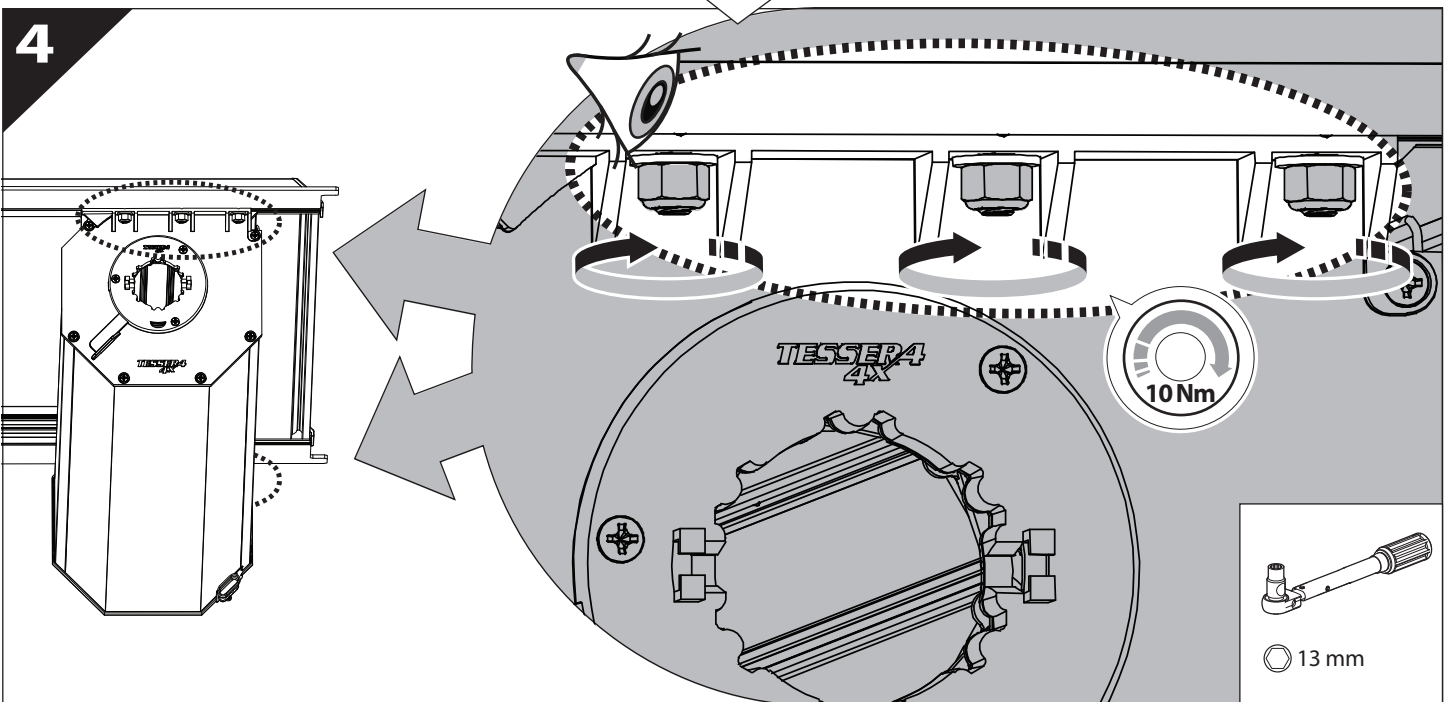

Installation Manual

PART NUMBER(S)	Model Year
TESS 1420 ROLL	Renault Alaskan
Cab(s)	Installation Time / Weight
Double Cab	40-60 minutes / 53-57 kg

B

A

KITS

L

3

4

7

A = 200mm ~ 300mm

B = 200mm ~ 300mm

C = 280mm ~ 300mm

D = C-100mm

! TRY TO FIND FREE & STRAIGHT SPOTS IN THESE DIMENSIONS ACCORDINGLY

9.1

9.2