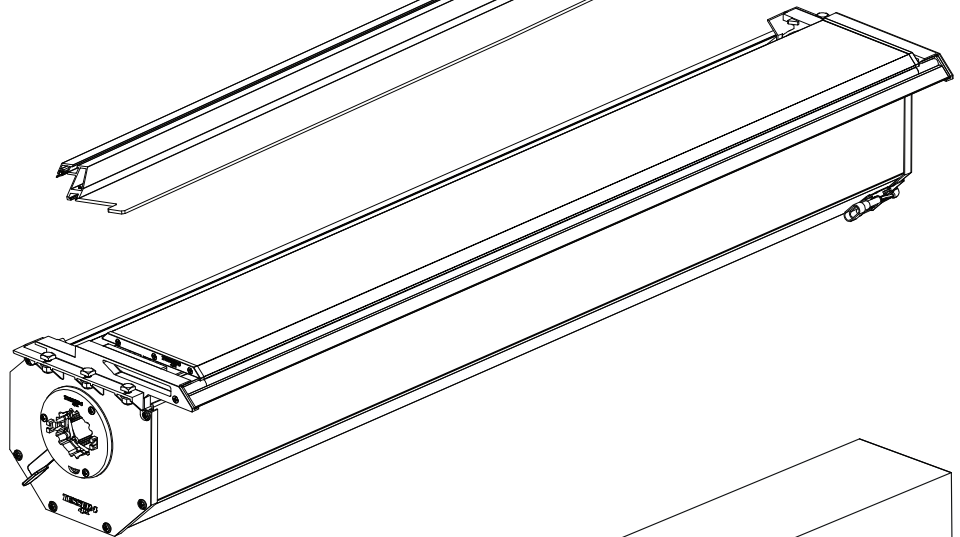

Installation Manual

PART NUMBER(S)	Model Year
TESS 1420 ROLL	Renault Alaskan
Cab(s)	Installation Time / Weight
Double Cab	40-60 minutes / 53-57 kg

B

A

KITS

L

3

4