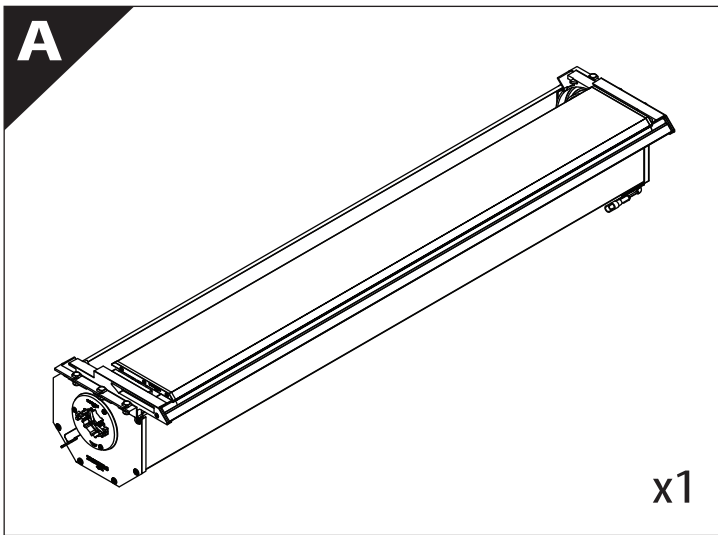

Installation Manual

PART NUMBER(S)	Model Year
TESS 1420 ROLL	Renault Alaskan
Cab(s)	Installation Time / Weight
Double Cab	40-60 minutes / 53-57 kg

B

A

KITS

L

3

4

7

A = 200mm ~ 300mm

B = 200mm ~ 300mm

C = 280mm ~ 300mm

D = C-100mm

! TRY TO FIND FREE & STRAIGHT SPOTS IN THESE DIMENSIONS ACCORDINGLY

9.1

9.2