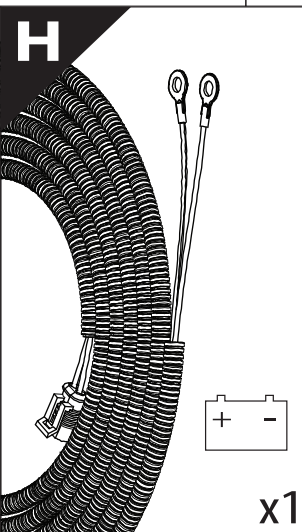

Installation Manual

PART NUMBER(S)	Model Year
TESS 1420 ROLL	Renault Alaskan
Cab(s)	Installation Time / Weight
Double Cab	40-60 minutes / 53-57 kg

B

A

KITS

L

3

4

7

A = 200mm ~ 300mm

B = 200mm ~ 300mm

C = 280mm ~ 300mm

D = C-100mm

! TRY TO FIND FREE & STRAIGHT SPOTS IN THESE DIMENSIONS ACCORDINGLY

9.1

9.2