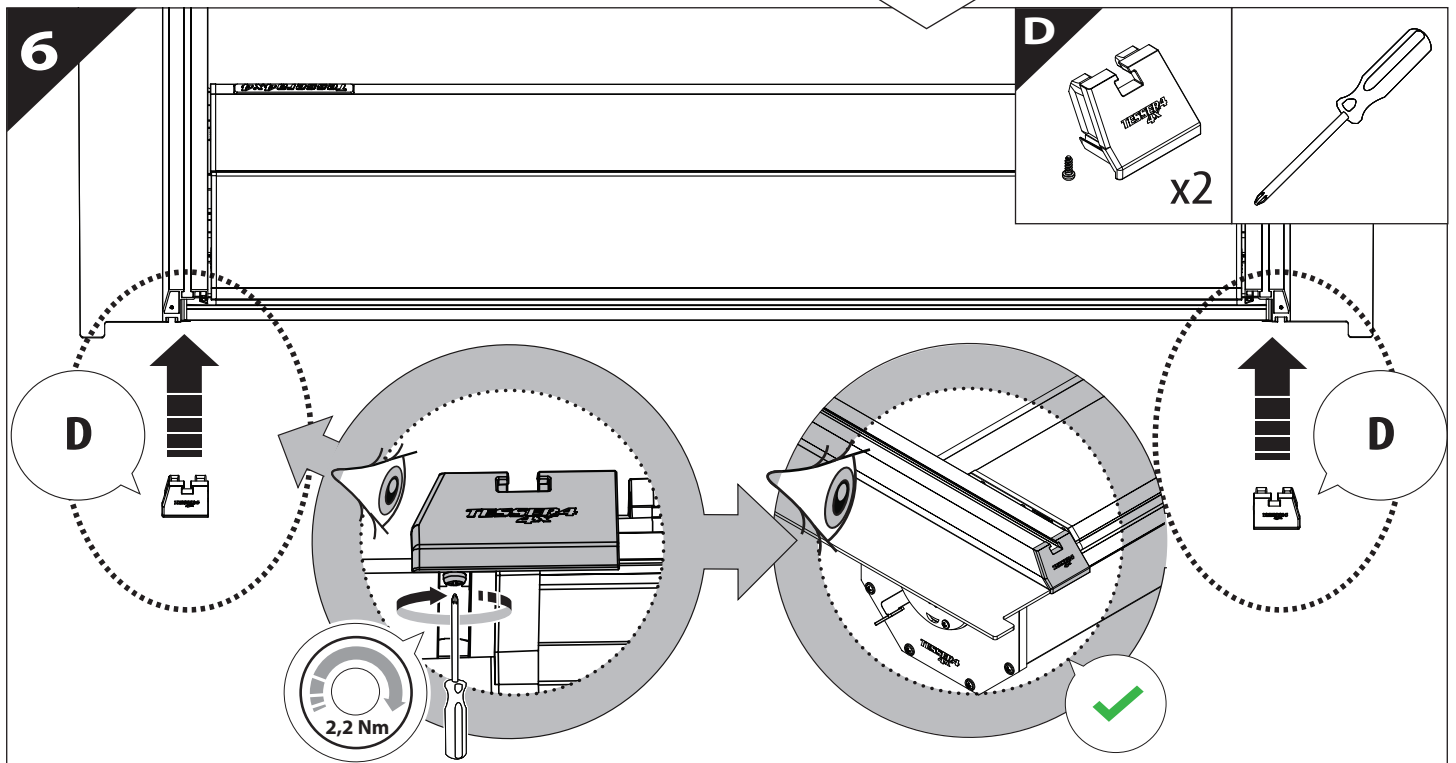

Installation Manual

PART NUMBER(S)	Model Year
TESS 1420 ROLL	Renault Alaskan
Cab(s)	Installation Time / Weight
Double Cab	40-60 minutes / 53-57 kg

B

A

KITS

L

3

4

7

A = 200mm ~ 300mm

B = 200mm ~ 300mm

C = 280mm ~ 300mm

D = C-100mm

! TRY TO FIND FREE & STRAIGHT SPOTS IN THESE DIMENSIONS ACCORDINGLY

9.1

9.2