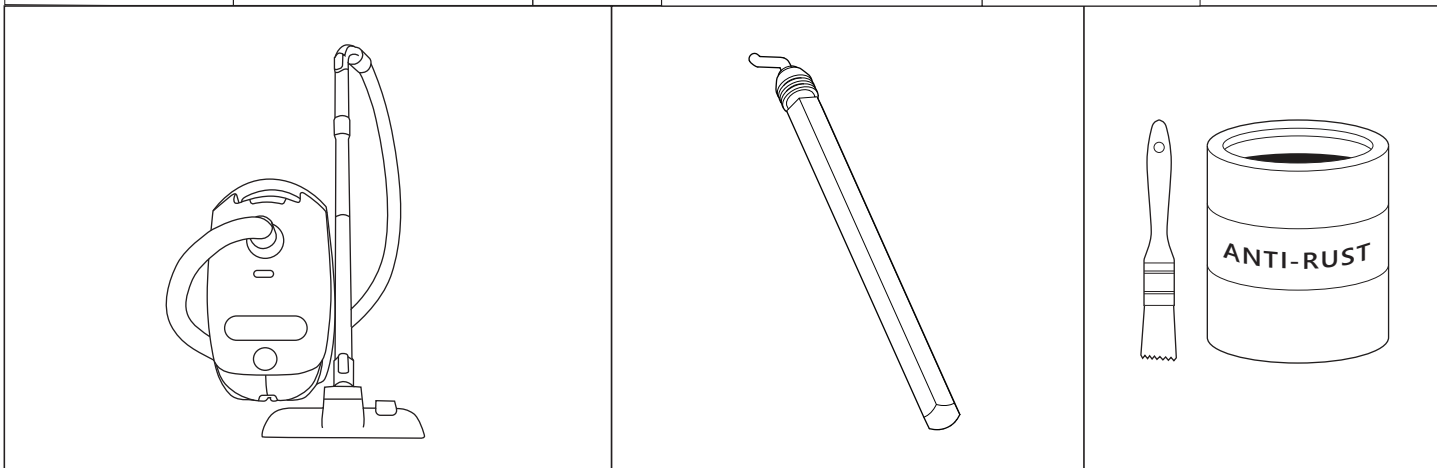

Installation Manual

PART NUMBER(S)	Model Year
TESS 1420 ROLL	Renault Alaskan
Cab(s)	Installation Time / Weight
Double Cab	40-60 minutes / 53-57 kg

B

A

KITS

L

3

4