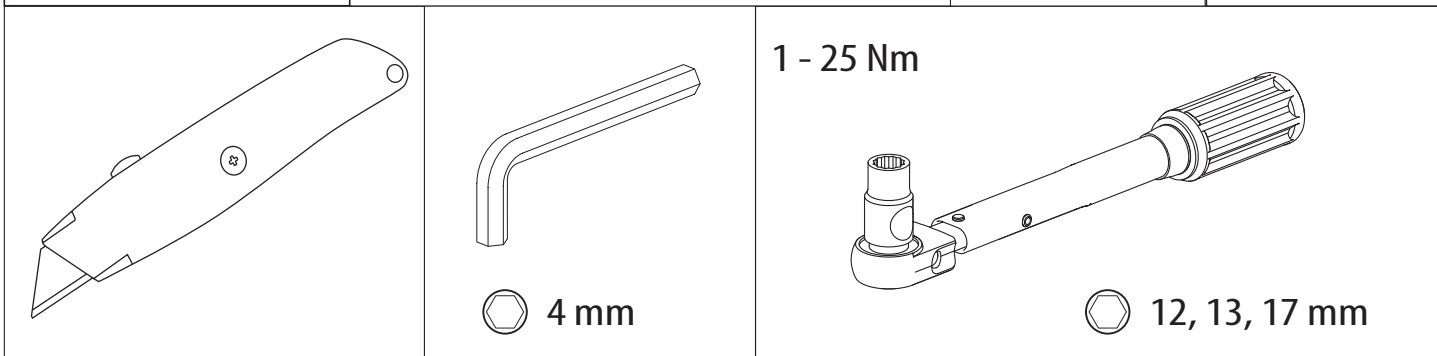

Installation Manual

PART NUMBER(S)	Model Year
TESS 1420 ROLL	Renault Alaskan
Cab(s)	Installation Time / Weight
Double Cab	40-60 minutes / 53-57 kg

B

A

KITS

L

3

4

7

A = 200mm ~ 300mm

B = 200mm ~ 300mm

C = 280mm ~ 300mm

D = C-100mm

! TRY TO FIND FREE & STRAIGHT SPOTS IN THESE DIMENSIONS ACCORDINGLY

9.1

9.2