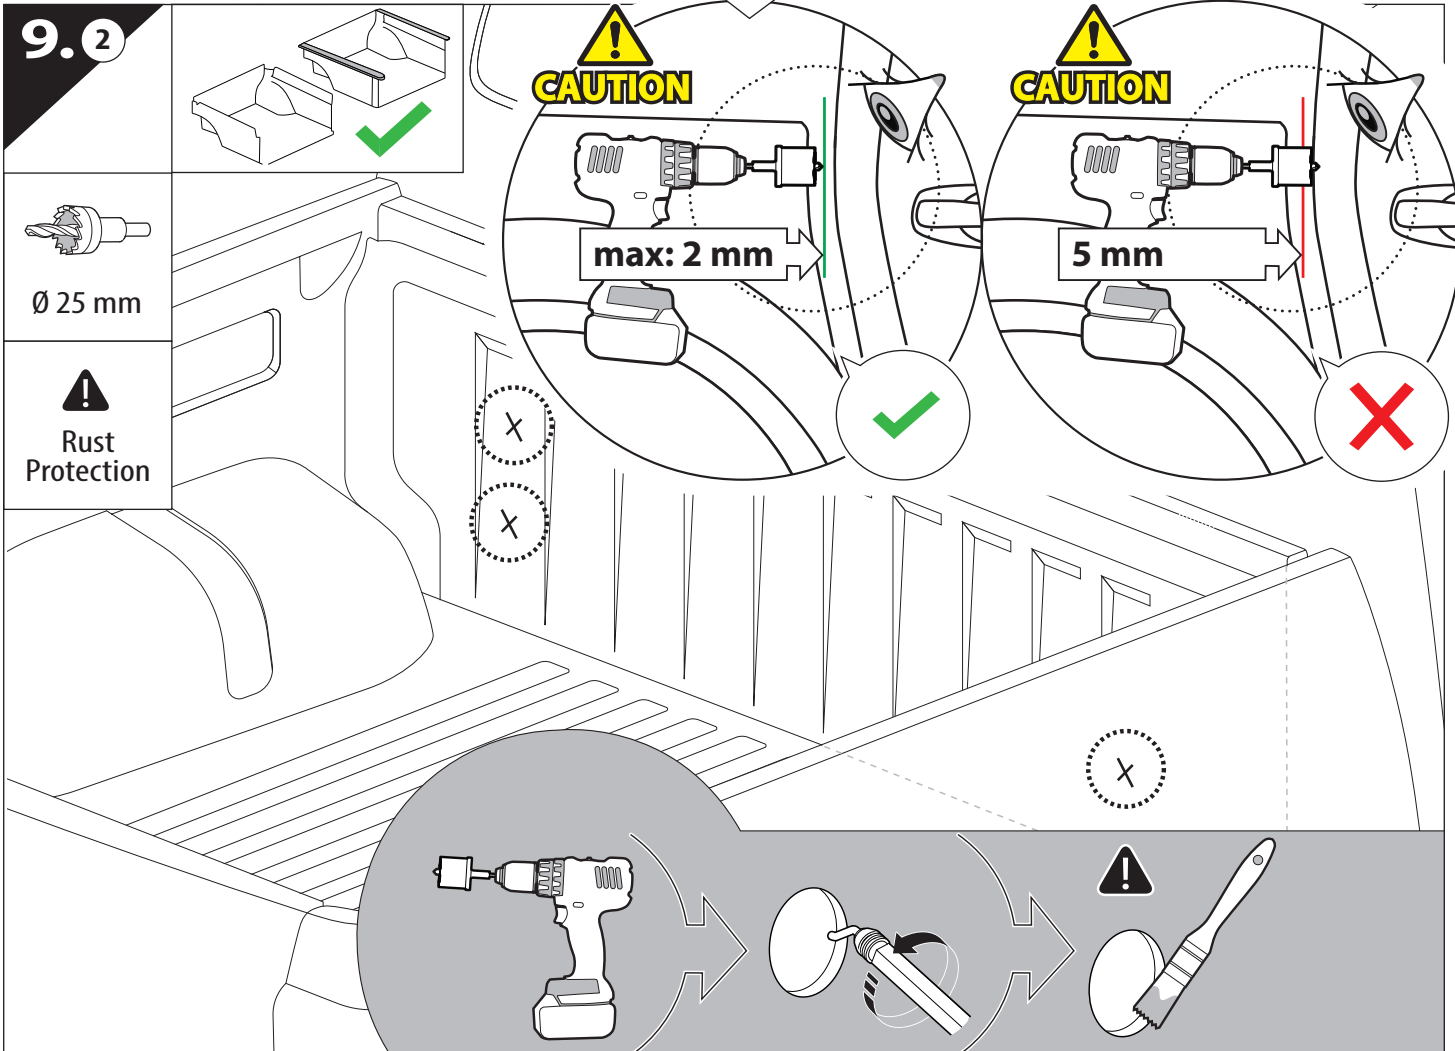

7

A = 200mm ~ 300mm

B = 200mm ~ 300mm

C = 280mm ~ 300mm

D = C-100mm

! TRY TO FIND FREE & STRAIGHT SPOTS IN THESE DIMENSIONS ACCORDINGLY

9.1

9.2

11

Only to be installed by authorized personnel

11.1

11.2

14

	CAR		TESSERA ROLL+
BEAM	LIGHT SIGNAL	↔	
BRAKE	LIGHT SIGNAL	↔	

15

16