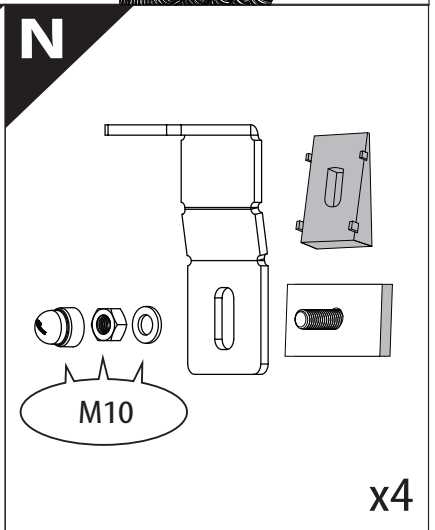

Installation Manual

PART NUMBER(S)	Model Year
TESS 1420 ROLL	Renault Alaskan
Cab(s)	Installation Time / Weight
Double Cab	40-60 minutes / 53-57 kg

B

A

KITS

L

3

4

7

A = 200mm ~ 300mm

B = 200mm ~ 300mm

C = 280mm ~ 300mm

D = C-100mm

! TRY TO FIND FREE & STRAIGHT SPOTS IN THESE DIMENSIONS ACCORDINGLY

9.1

9.2