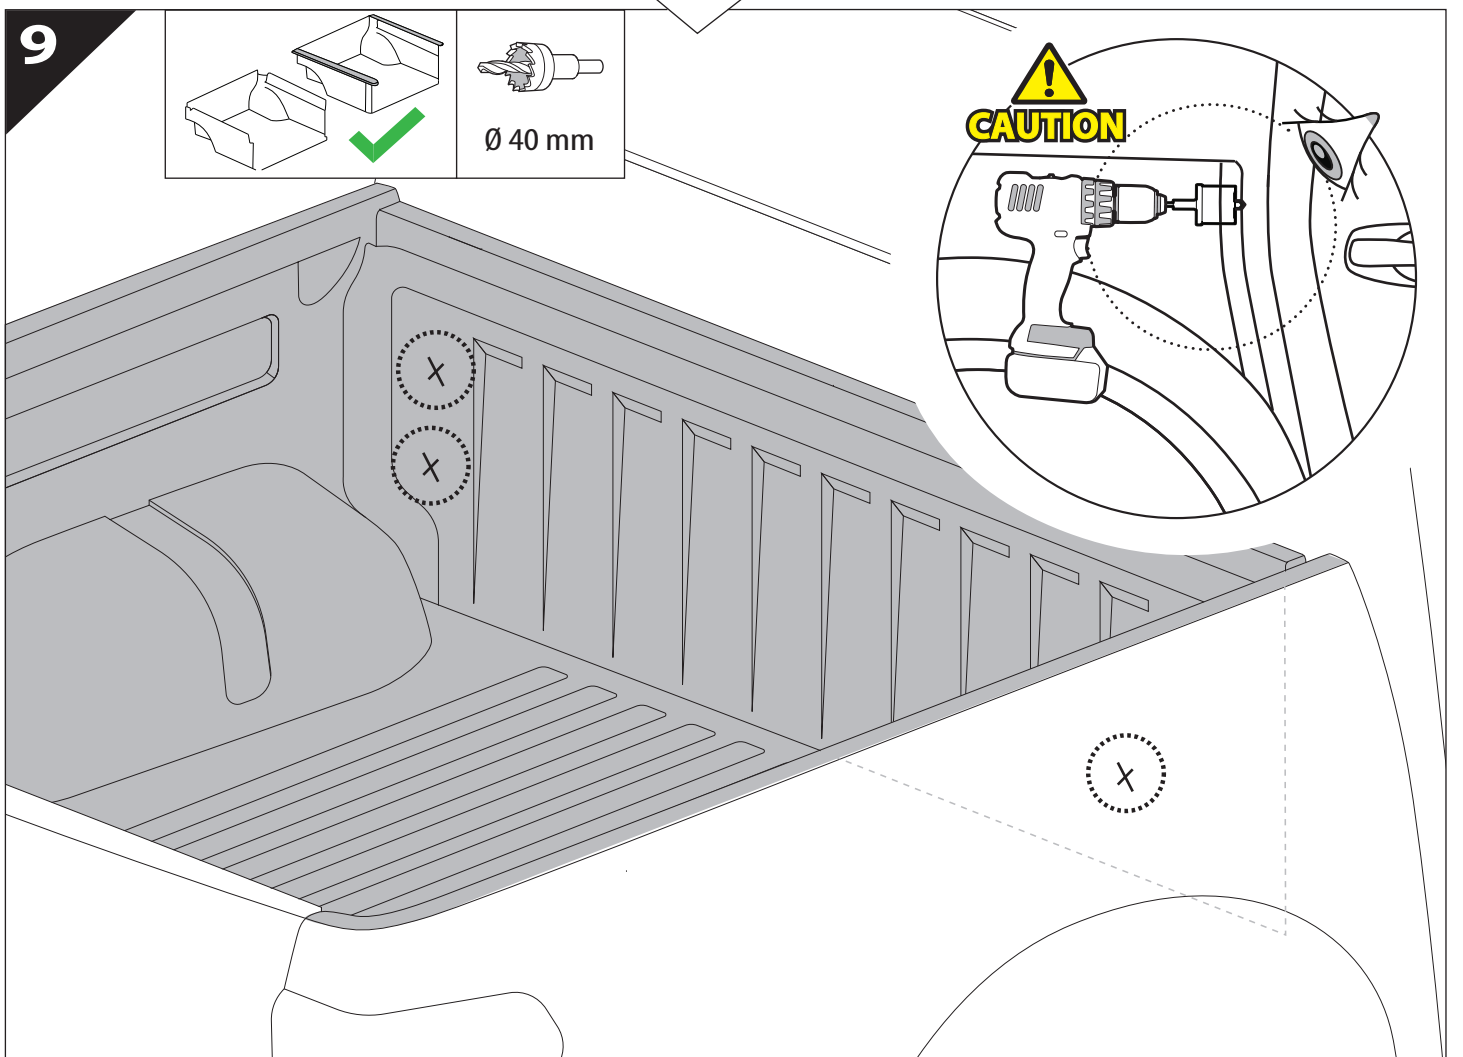

7

A = 200mm ~ 300mm

B = 200mm ~ 300mm

C = 280mm ~ 300mm

D = C-100mm

! TRY TO FIND FREE & STRAIGHT SPOTS IN THESE DIMENSIONS ACCORDINGLY

9.1

9.2

11

Only to be installed by authorized personnel

11.1

11.2

14

	CAR		TESSERA ROLL+
BEAM	LIGHT SIGNAL	↔	
BRAKE	LIGHT SIGNAL	↔	

15

16