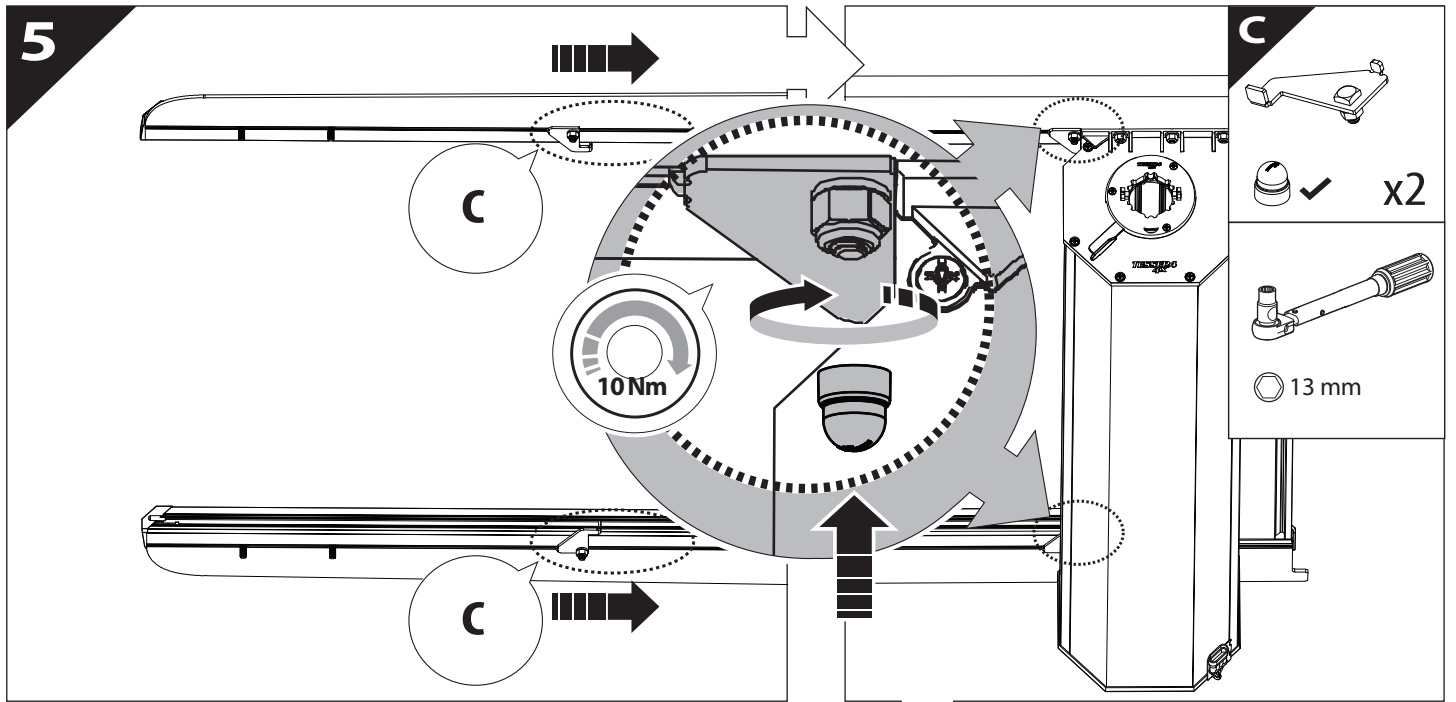

Installation Manual

PART NUMBER(S)	Model Year
TESS 1420 ROLL	Renault Alaskan
Cab(s)	Installation Time / Weight
Double Cab	40-60 minutes / 53-57 kg

B

A

KITS

L

3

4

7

A = 200mm ~ 300mm

B = 200mm ~ 300mm

C = 280mm ~ 300mm

D = C-100mm

! TRY TO FIND FREE & STRAIGHT SPOTS IN THESE DIMENSIONS ACCORDINGLY

9.1

9.2