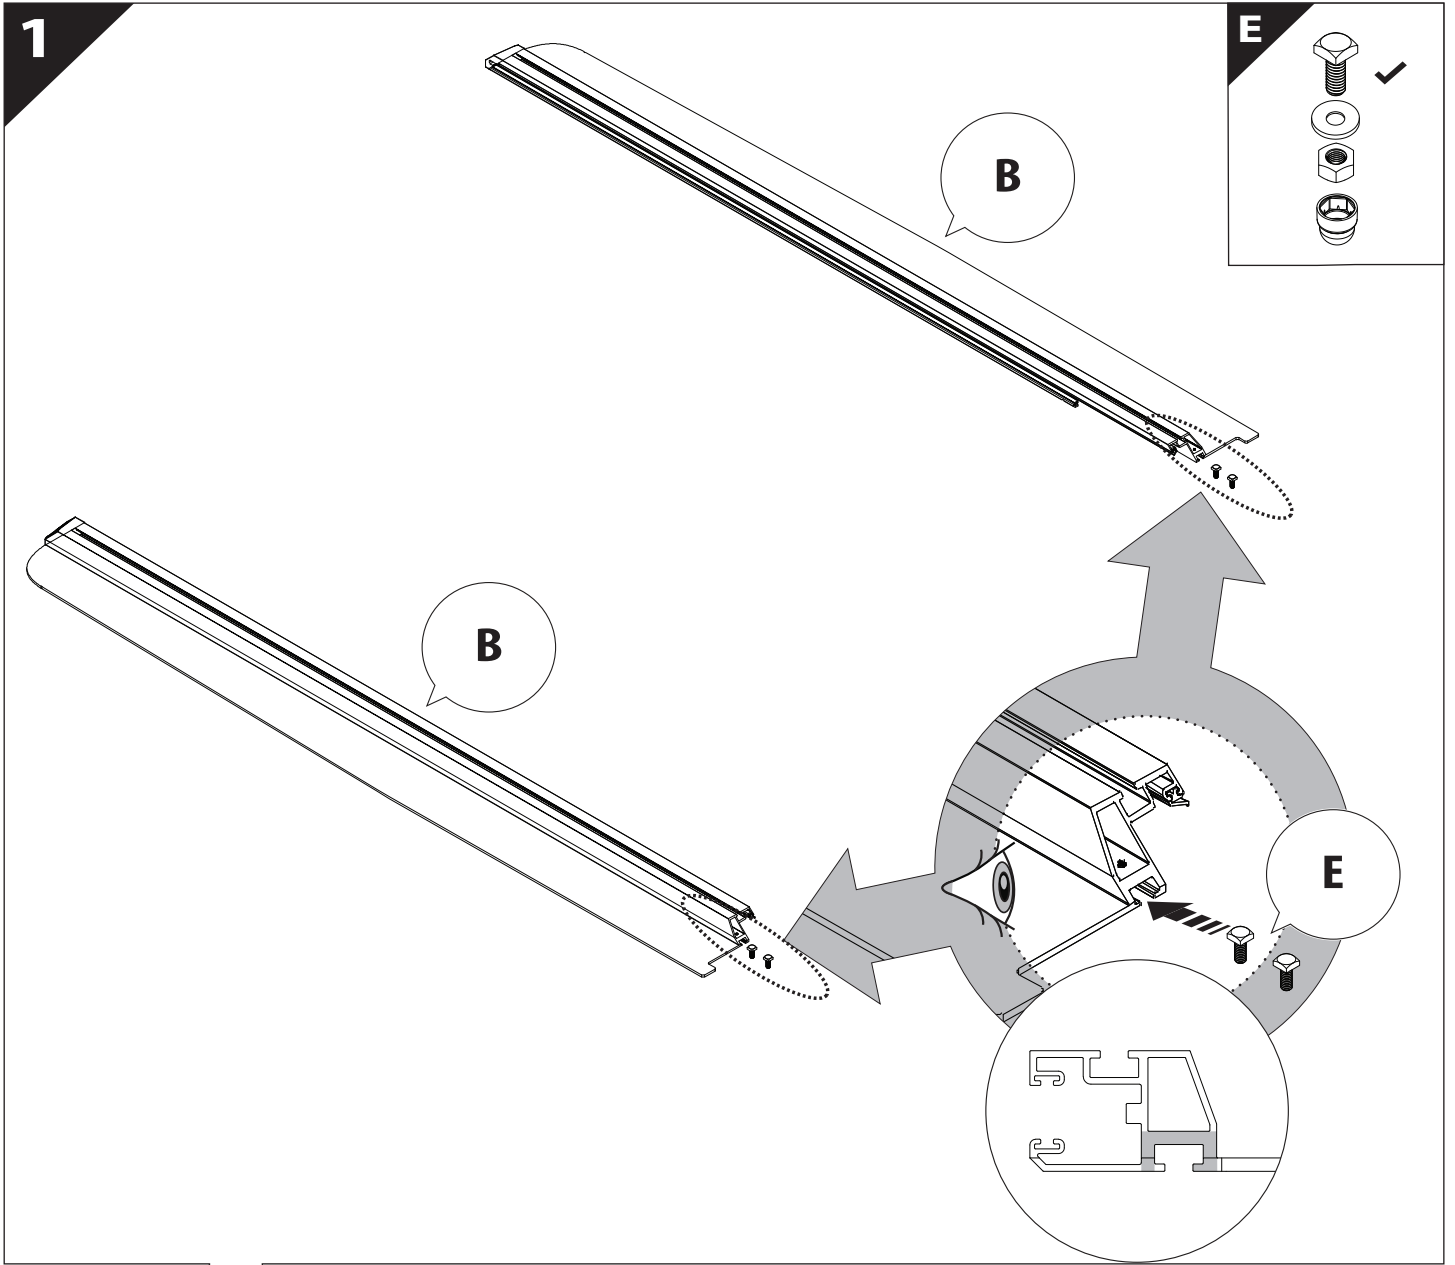

Installation Manual

PART NUMBER(S)	Model Year
TESS 1420 ROLL	Renault Alaskan
Cab(s)	Installation Time / Weight
Double Cab	40-60 minutes / 53-57 kg

B

A

KITS

L

3

4

7

A = 200mm ~ 300mm

B = 200mm ~ 300mm

C = 280mm ~ 300mm

D = C-100mm

! TRY TO FIND FREE & STRAIGHT SPOTS IN THESE DIMENSIONS ACCORDINGLY

9.1

9.2