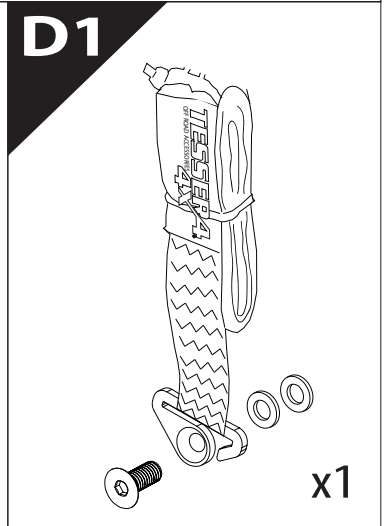

Installation Manual

PART NUMBER(S)	Model Year
TESS 1420 ROLL	Renault Alaskan
Cab(s)	Installation Time / Weight
Double Cab	40-60 minutes / 53-57 kg

B

A

KITS

L

3

4