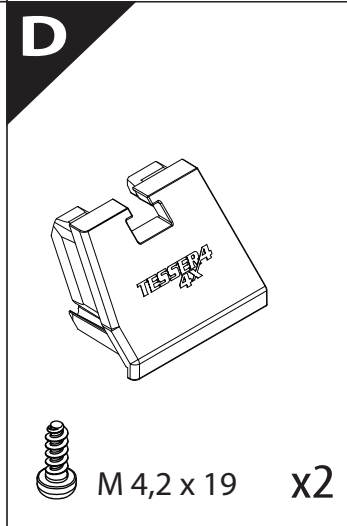

Installation Manual

PART NUMBER(S)	Model Year
TESS 1420 ROLL	Renault Alaskan
Cab(s)	Installation Time / Weight
Double Cab	40-60 minutes / 53-57 kg

B

A

KITS

L

3

4

7

A = 200mm ~ 300mm

B = 200mm ~ 300mm

C = 280mm ~ 300mm

D = C-100mm

! TRY TO FIND FREE & STRAIGHT SPOTS IN THESE DIMENSIONS ACCORDINGLY

9.1

9.2