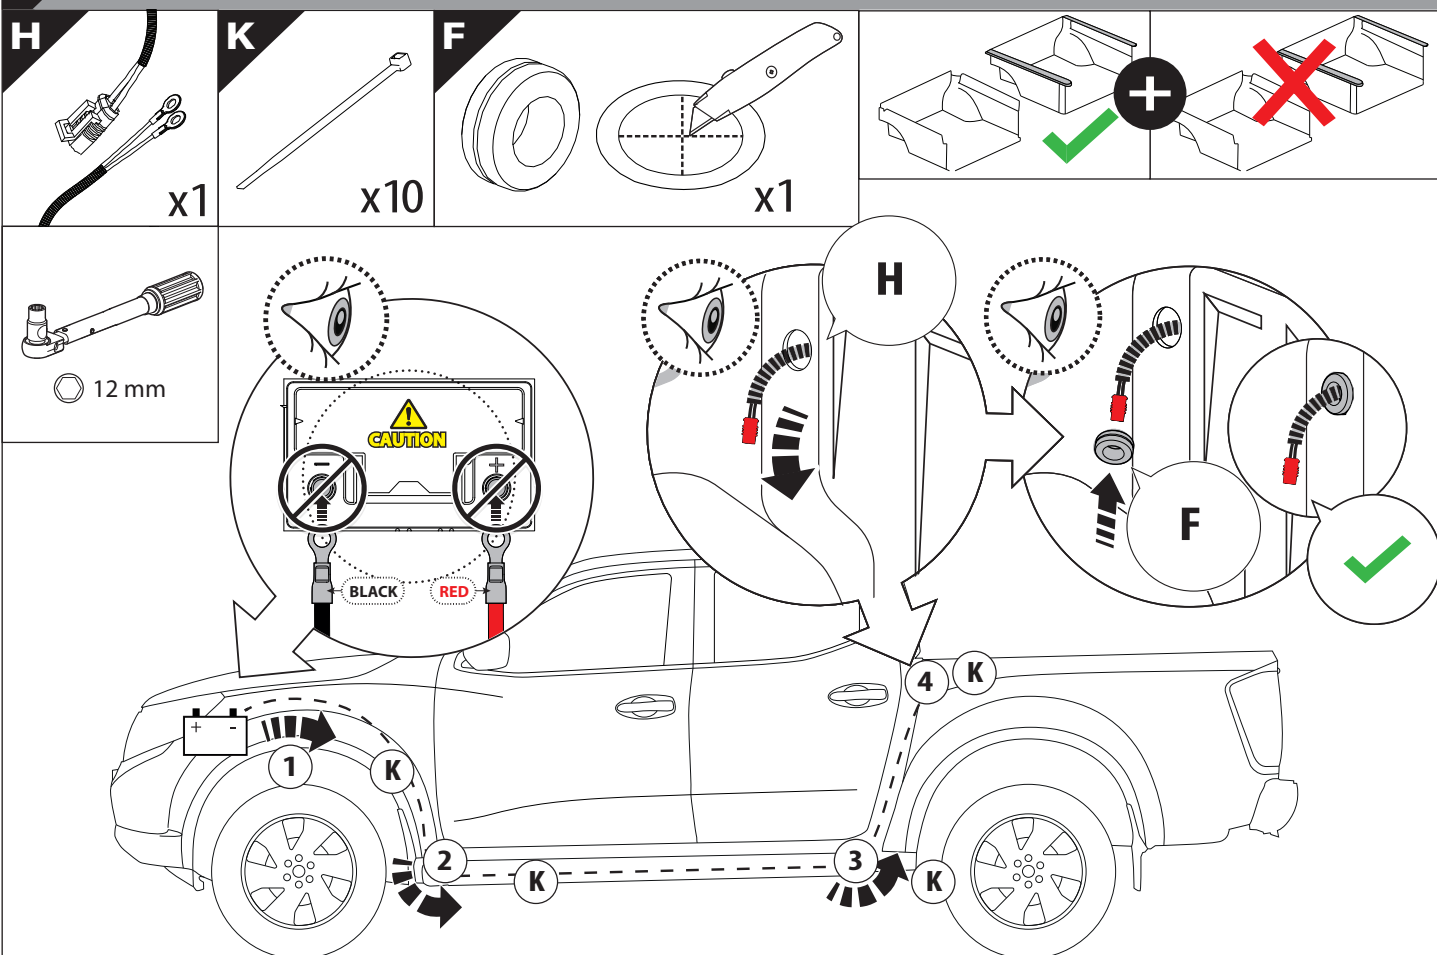

7

A = 200mm ~ 300mm

B = 200mm ~ 300mm

C = 280mm ~ 300mm

D = C-100mm

! TRY TO FIND FREE & STRAIGHT SPOTS IN THESE DIMENSIONS ACCORDINGLY

9.1

9.2

11

Only to be installed by authorized personnel

11.1

11.2

14

	CAR		TESSERA ROLL+
BEAM	LIGHT SIGNAL	↔	
BRAKE	LIGHT SIGNAL	↔	

15

16