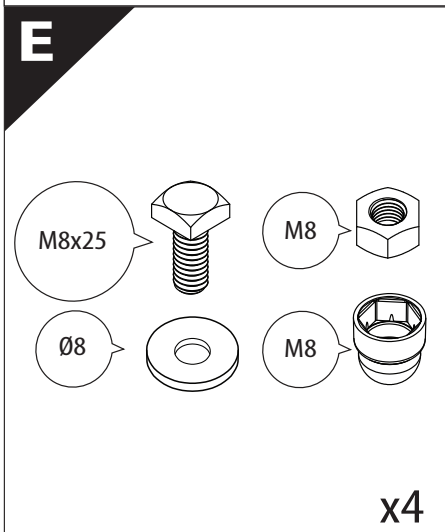

Installation Manual

PART NUMBER(S)	Model Year
TESS 1420 ROLL	Renault Alaskan
Cab(s)	Installation Time / Weight
Double Cab	40-60 minutes / 53-57 kg

B

A

KITS

L

3

4

7

A = 200mm ~ 300mm

B = 200mm ~ 300mm

C = 280mm ~ 300mm

D = C-100mm

! TRY TO FIND FREE & STRAIGHT SPOTS IN THESE DIMENSIONS ACCORDINGLY

9.1

9.2