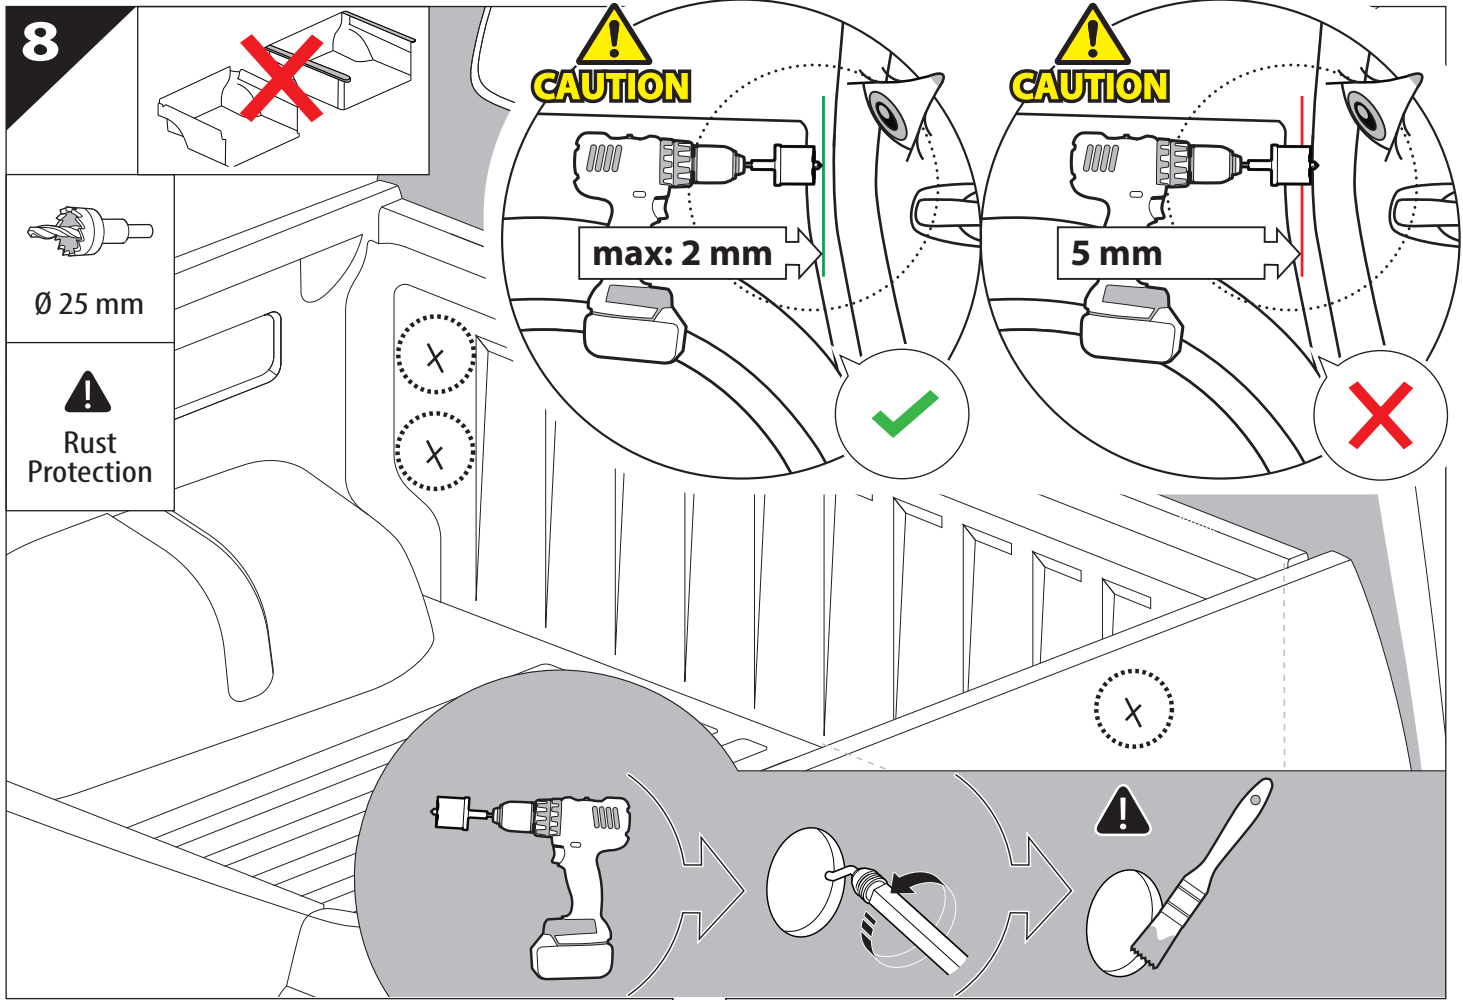

7

A = 200mm ~ 300mm

B = 200mm ~ 300mm

C = 280mm ~ 300mm

D = C-100mm

! TRY TO FIND FREE & STRAIGHT SPOTS IN THESE DIMENSIONS ACCORDINGLY

9.1

9.2

11

Only to be installed by authorized personnel

11.1

11.2

14

	CAR		TESSERA ROLL+
BEAM	LIGHT SIGNAL	↔	
BRAKE	LIGHT SIGNAL	↔	

15

16