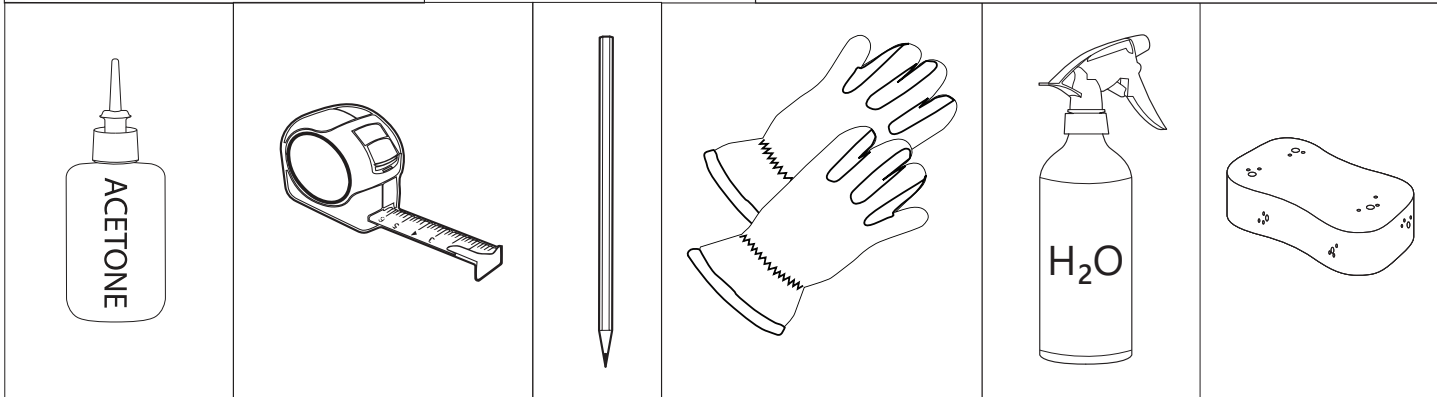

Installation Manual

PART NUMBER(S)	Model Year
TESS 1420 ROLL	Renault Alaskan
Cab(s)	Installation Time / Weight
Double Cab	40-60 minutes / 53-57 kg

B

A

KITS

L

3

4