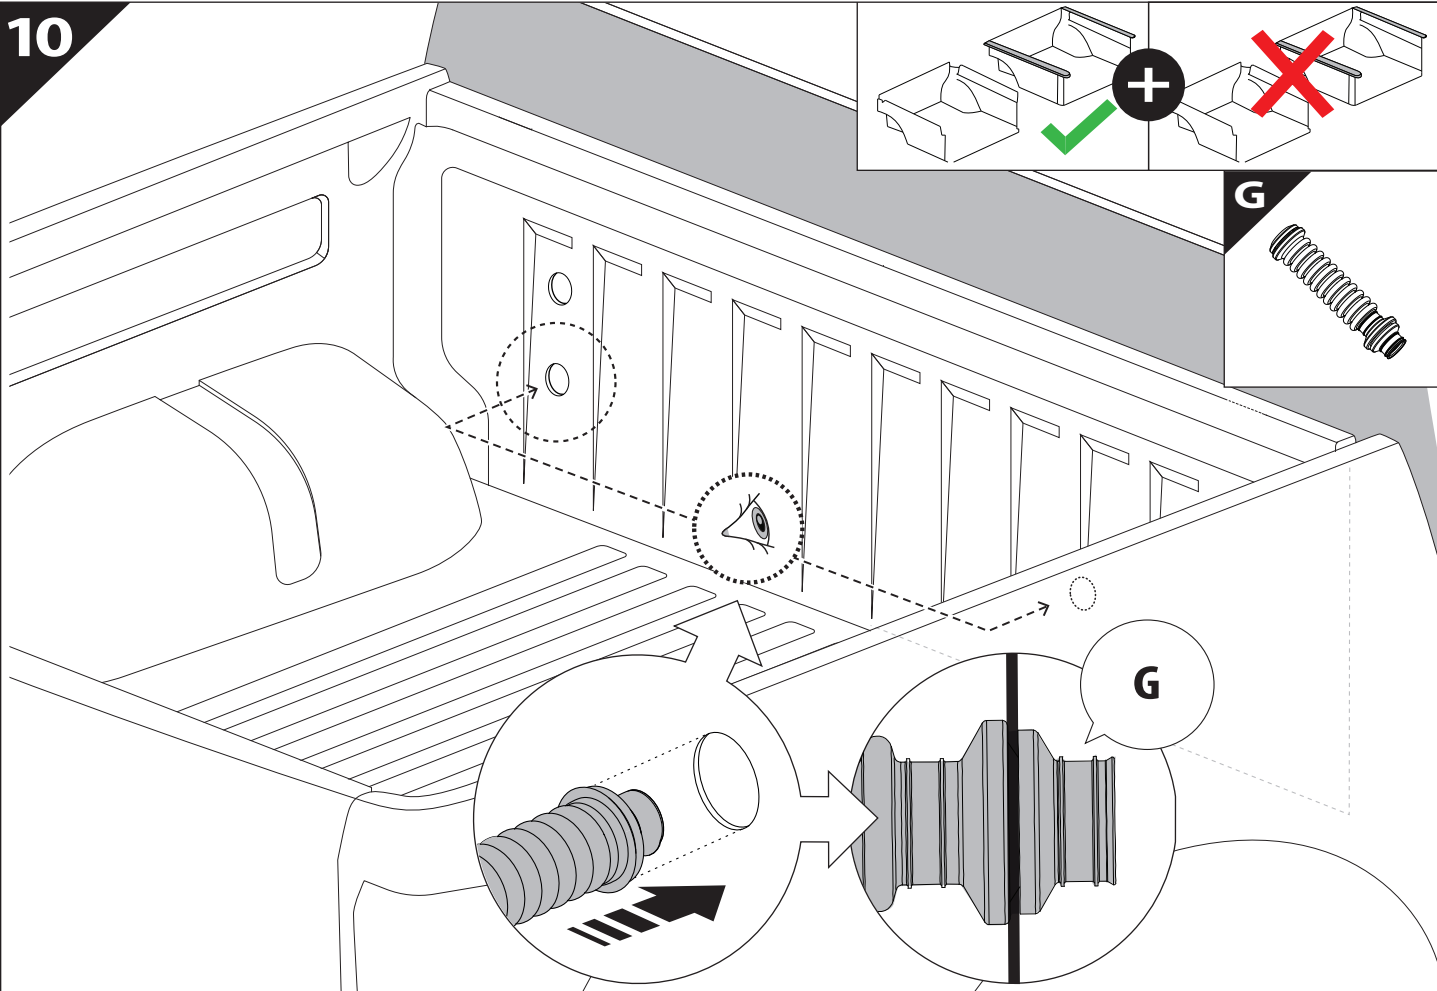

7

A = 200mm ~ 300mm

B = 200mm ~ 300mm

C = 280mm ~ 300mm

D = C-100mm

! TRY TO FIND FREE & STRAIGHT SPOTS IN THESE DIMENSIONS ACCORDINGLY

9.1

9.2

11

Only to be installed by authorized personnel

11.1

11.2

14

	CAR		TESSERA ROLL+
BEAM	LIGHT SIGNAL	↔	
BRAKE	LIGHT SIGNAL	↔	

15

16