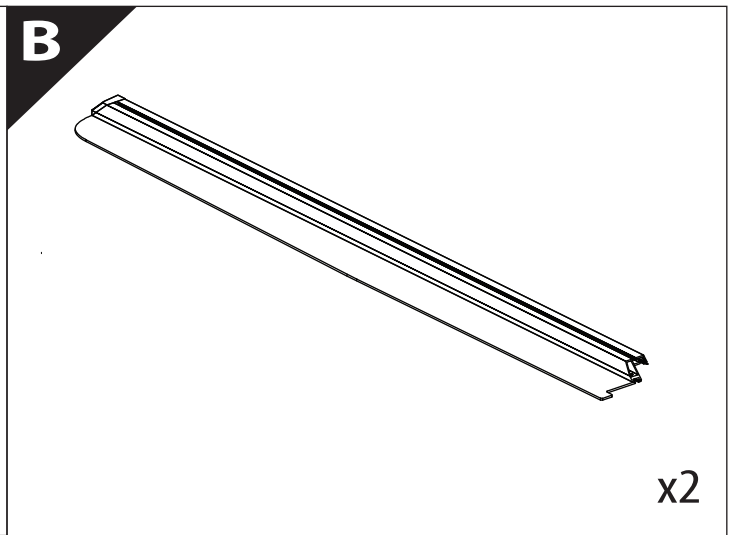

Installation Manual

PART NUMBER(S)	Model Year
TESS 1420 ROLL	Renault Alaskan
Cab(s)	Installation Time / Weight
Double Cab	40-60 minutes / 53-57 kg

B

A

KITS

L

3

4

7

A = 200mm ~ 300mm

B = 200mm ~ 300mm

C = 280mm ~ 300mm

D = C-100mm

! TRY TO FIND FREE & STRAIGHT SPOTS IN THESE DIMENSIONS ACCORDINGLY

9.1

9.2