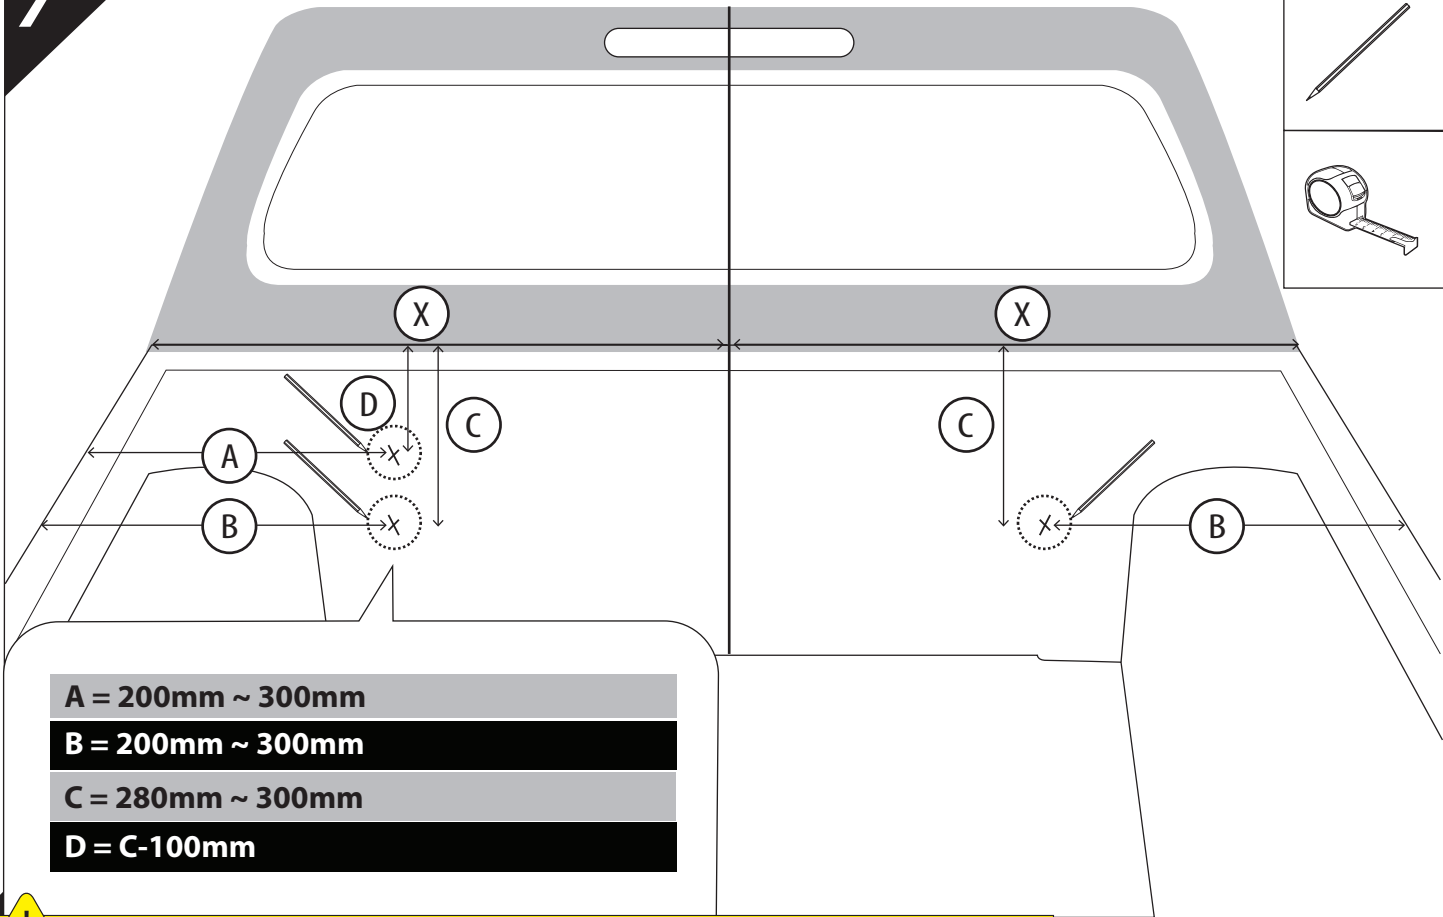

Installation Manual

PART NUMBER(S)	Model Year
TESS 1420 ROLL	Renault Alaskan
Cab(s)	Installation Time / Weight
Double Cab	40-60 minutes / 53-57 kg

B

A

KITS

L

3

4

7

A = 200mm ~ 300mm

B = 200mm ~ 300mm

C = 280mm ~ 300mm

D = C-100mm

! TRY TO FIND FREE & STRAIGHT SPOTS IN THESE DIMENSIONS ACCORDINGLY

9.1

9.2