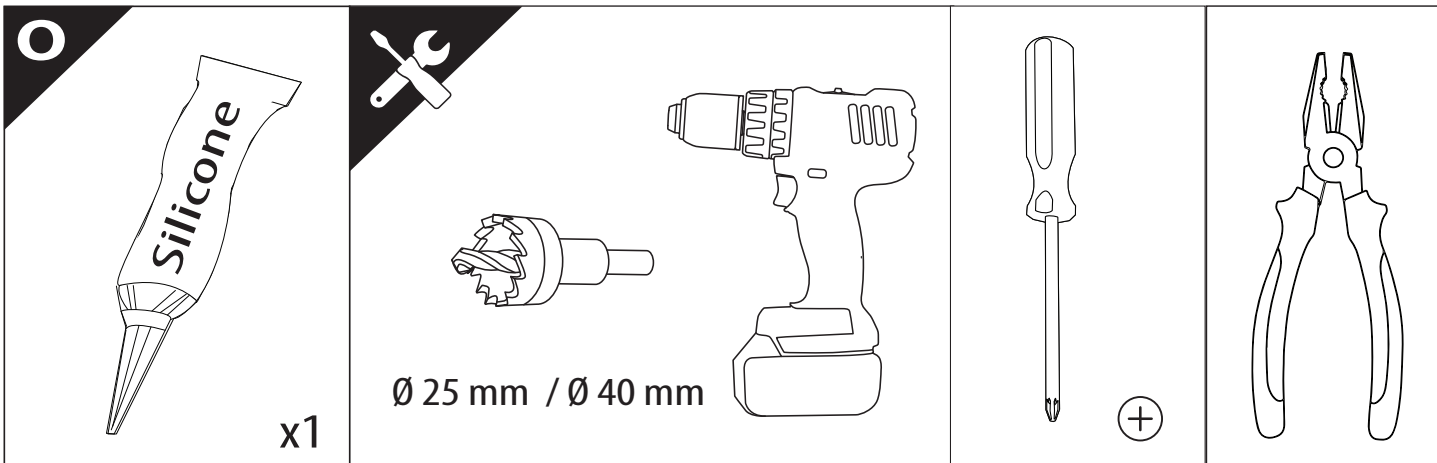

Installation Manual

PART NUMBER(S)	Model Year
TESS 1420 ROLL	Renault Alaskan
Cab(s)	Installation Time / Weight
Double Cab	40-60 minutes / 53-57 kg

B

A

KITS

L

3

4

7

A = 200mm ~ 300mm

B = 200mm ~ 300mm

C = 280mm ~ 300mm

D = C-100mm

! TRY TO FIND FREE & STRAIGHT SPOTS IN THESE DIMENSIONS ACCORDINGLY

9.1

9.2