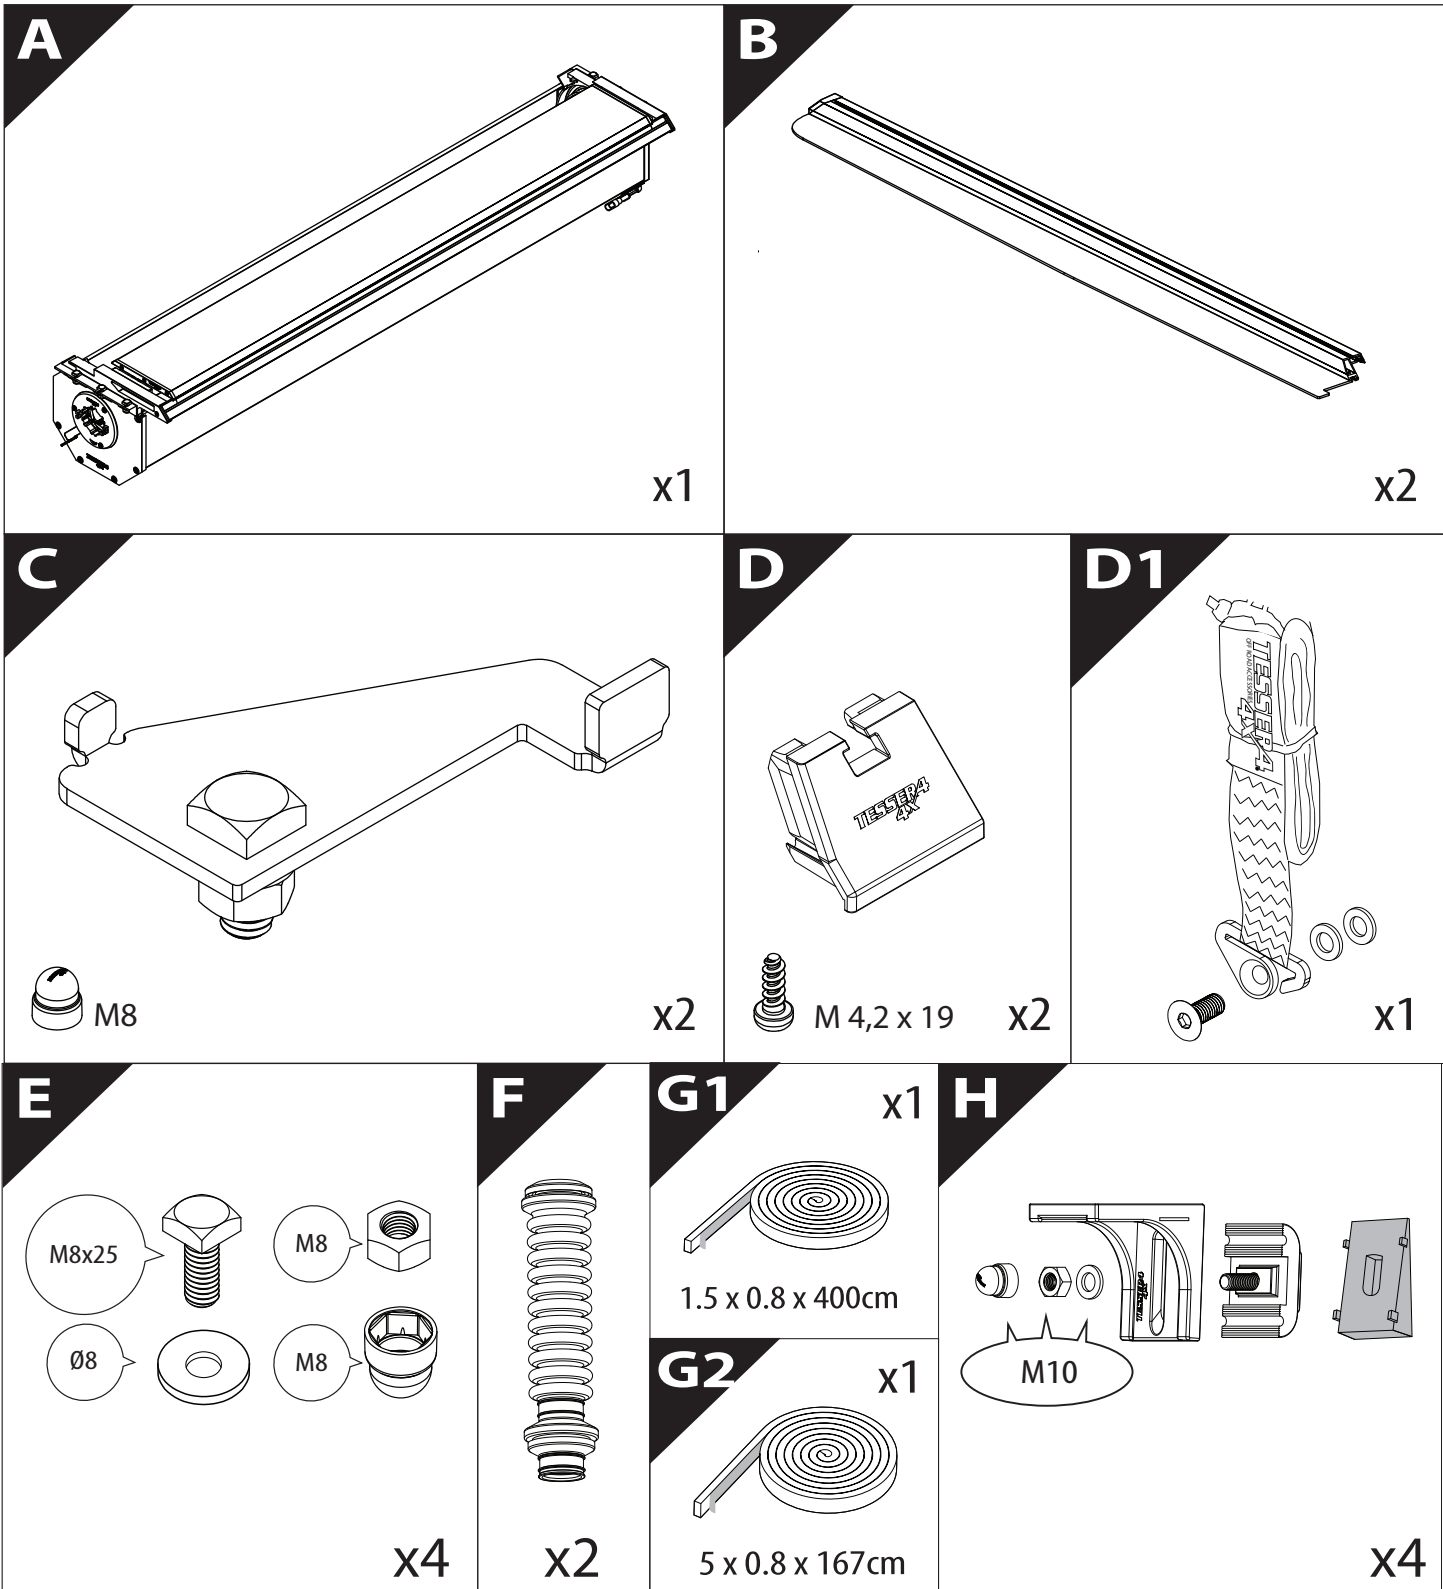

Installation Manual

PART NUMBER(S)	Model Year
TESS 1542 SE	Mitsubishi L200 2024+ (No Tailgate Spoiler)
Cab(s)	Installation Time / Weight
Double Cab	40-60 minutes / 53-57 kg

Ø 25 mm / Ø 40 mm

+

4 mm

1 - 25 Nm

13, 17 mm

x1

B

A

KITS

G

3

4

7

A = 200mm ~ 300mm

B = 280mm ~ 300mm

! TRY TO FIND FREE & STRAIGHT SPOTS IN THESE DIMENSIONS ACCORDINGLY

10

11

12

18