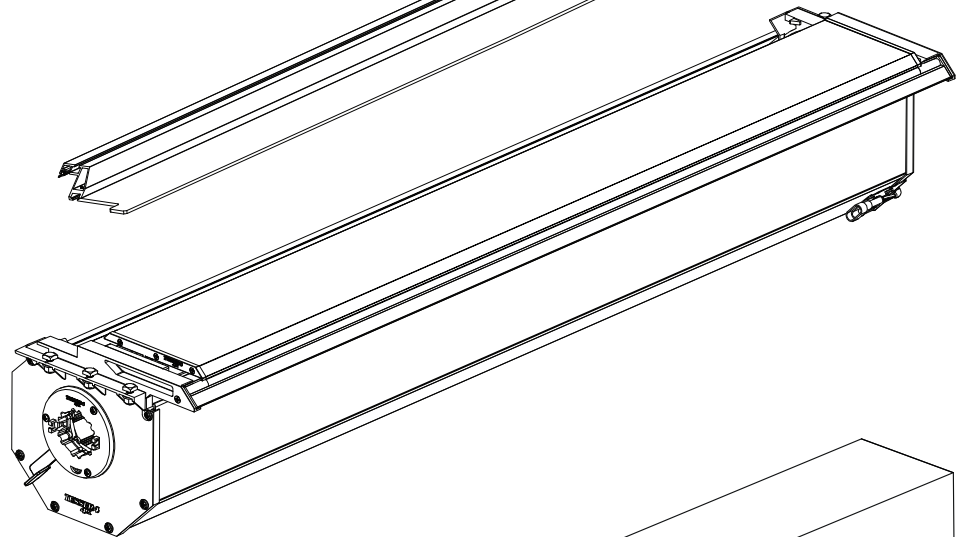

Installation Manual

PART NUMBER(S)	Model Year
TESS 1542 SE	Mitsubishi L200 2024+ (No Tailgate Spoiler)
Cab(s)	Installation Time / Weight
Double Cab	40-60 minutes / 53-57 kg

Ø 25 mm / Ø 40 mm

+

4 mm

1 - 25 Nm

13, 17 mm

x1

B

A

KITS

G

3

4