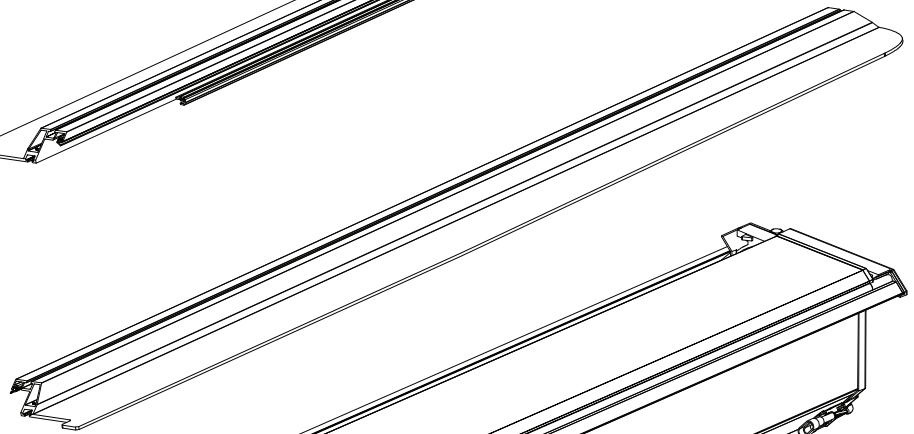

Installation Manual

PART NUMBER(S)	Model Year
TESS 1542 SE	Mitsubishi L200 2024+ (No Tailgate Spoiler)
Cab(s)	Installation Time / Weight
Double Cab	40-60 minutes / 53-57 kg

Ø 25 mm / Ø 40 mm

+

4 mm

1 - 25 Nm

13, 17 mm

x1

B

A

KITS

G

3

4