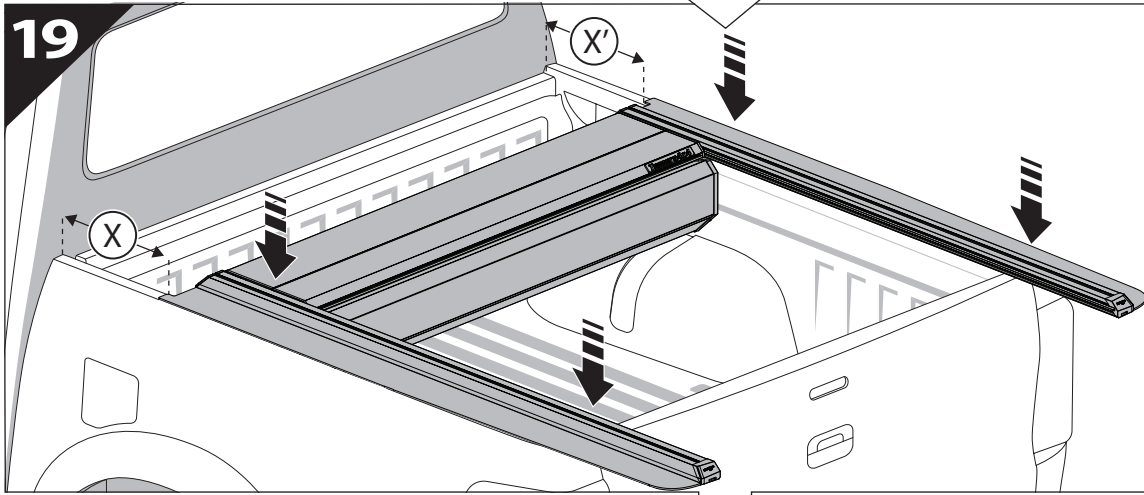

13

	CAR		TESSERA ROLL+
BEAM/HAZARD		↔	
STOP		↔	

14

18

19

20

CAUTION	
Basic+E-KIT Version	
E-KIT MANUAL	
M2 ✓ 	M1 ✗

21