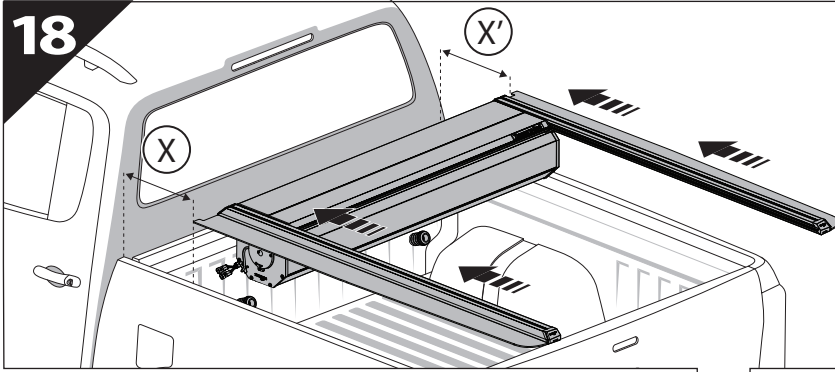

13

	CAR		TESSERA ROLL+
BEAM/HAZARD		↔	
STOP		↔	

14

18

19

20

CAUTION	
Basic+E-KIT Version	
E-KIT MANUAL	
M2 ✓ 	M1 ✗

21