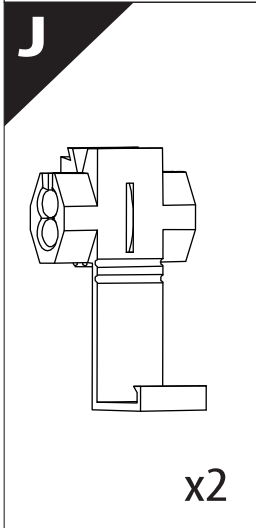

Installation Manual

PART NUMBER(S)	Model Year
TESS 1426 ROLL	GMC Sierra 1500 2014 -> 2018 & 2019+
TESS 1427 ROLL	
Cab(s)	Installation Time / Weight
Short Bed 5.8" & Standard Bed 6.6"	40-60 minutes / 53-57 kg

Ø 25 mm

+

4 mm

1 - 25 Nm

12, 13 mm

ACETONE

H₂O

ANTI-RUST