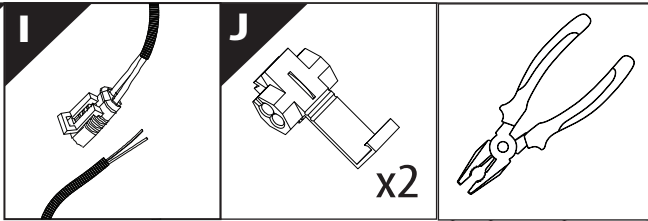

13

	CAR		TESSERA ROLL+
BEAM/HAZARD		↔	
STOP		↔	

14

18

19

20

CAUTION	
Basic+E-KIT Version	
E-KIT MANUAL	
M2 ✓ 	M1 ✗

21