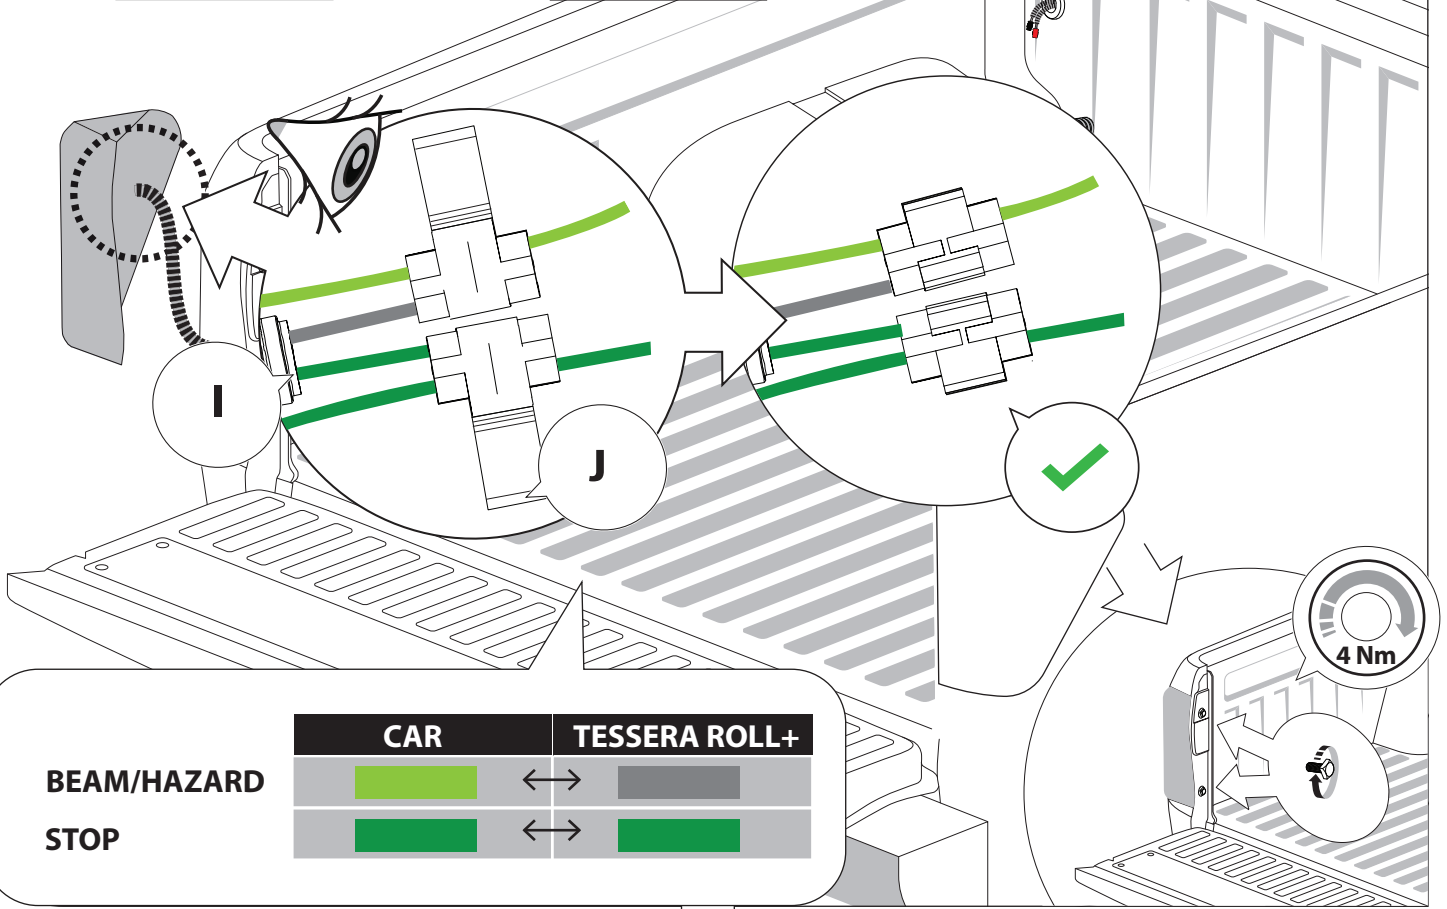

13

	CAR		TESSERA ROLL+
BEAM/HAZARD		↔	
STOP		↔	

14

18

19

20

CAUTION	
Basic+E-KIT Version	
E-KIT MANUAL	
M2 ✓ 	M1 ✗

21