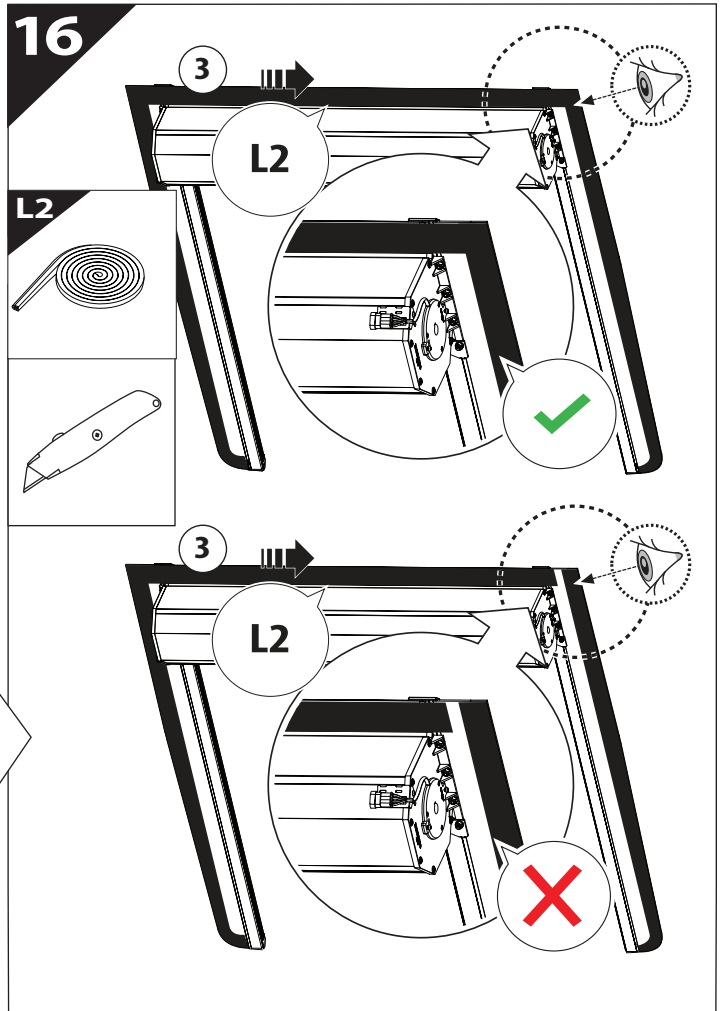

13

	CAR		TESSERA ROLL+
BEAM/HAZARD		↔	
STOP		↔	

14

18

19

20

CAUTION	
Basic+E-KIT Version	
E-KIT MANUAL	
M2 ✓ 	M1 ✗

21