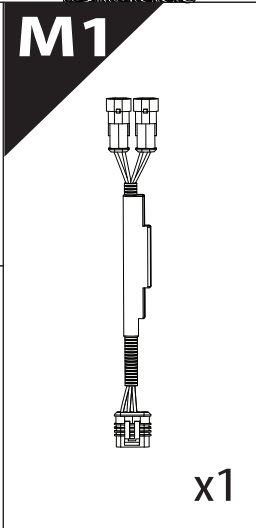

Installation Manual

PART NUMBER(S)	Model Year
TESS 1426 ROLL	GMC Sierra 1500 2014 -> 2018 & 2019+
TESS 1427 ROLL	
Cab(s)	Installation Time / Weight
Short Bed 5.8" & Standard Bed 6.6"	40-60 minutes / 53-57 kg

Ø 25 mm

+

4 mm

1 - 25 Nm

12, 13 mm

ACETONE

H₂O

ANTI-RUST