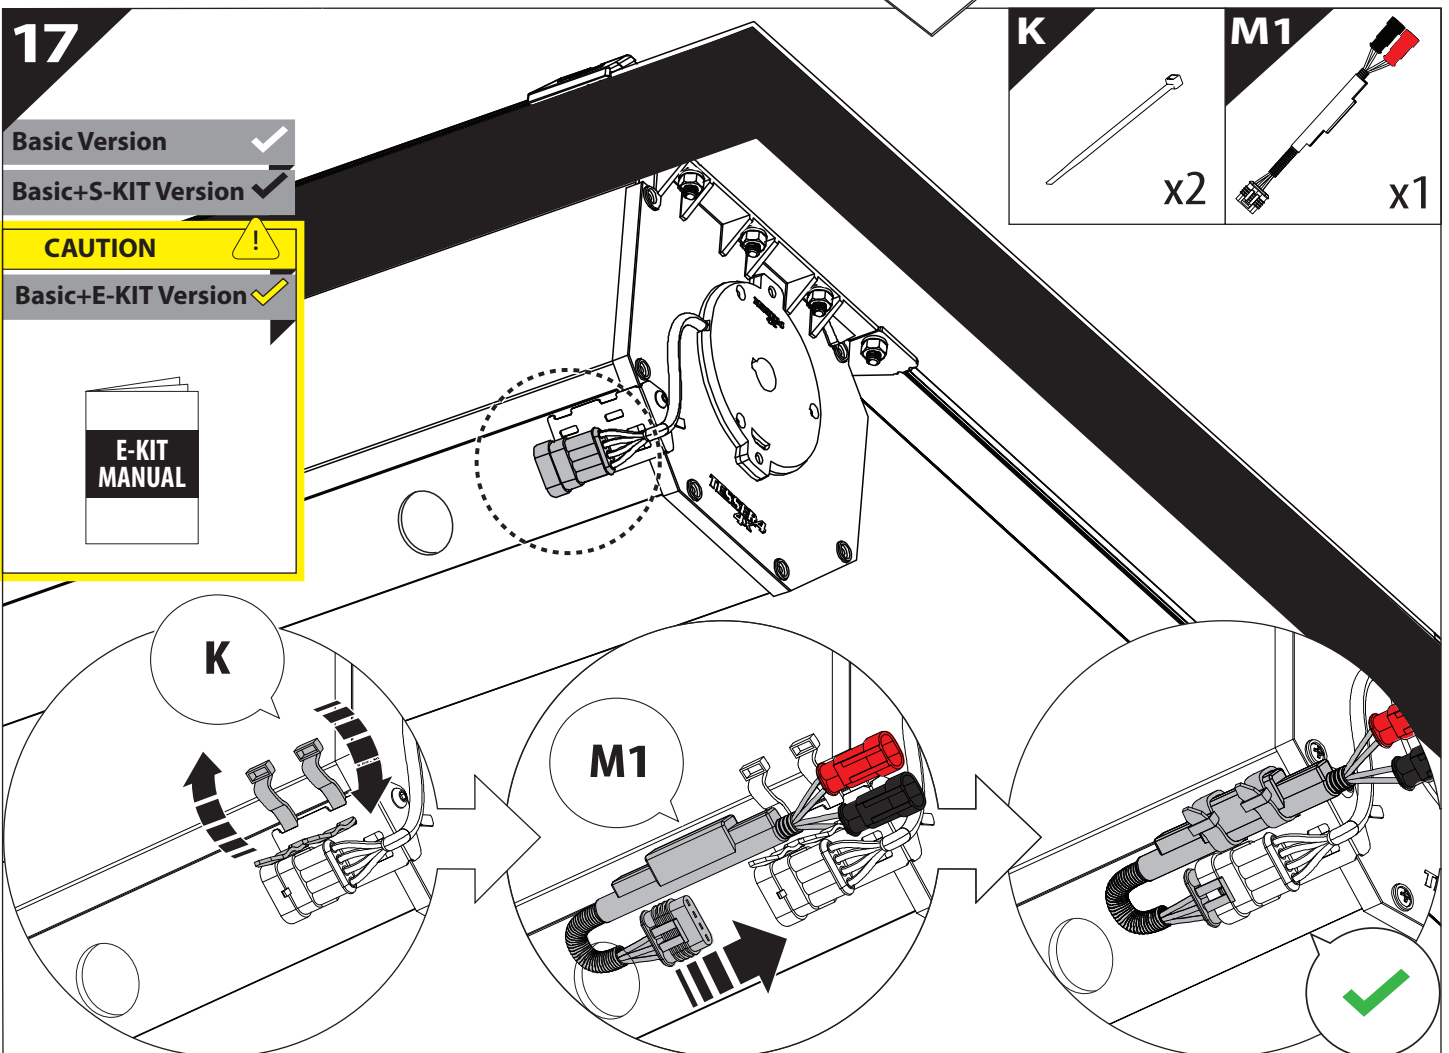

13

	CAR		TESSERA ROLL+
BEAM/HAZARD		↔	
STOP		↔	

14

18

19

20

CAUTION	
Basic+E-KIT Version	
E-KIT MANUAL	
M2 ✓ 	M1 ✗

21