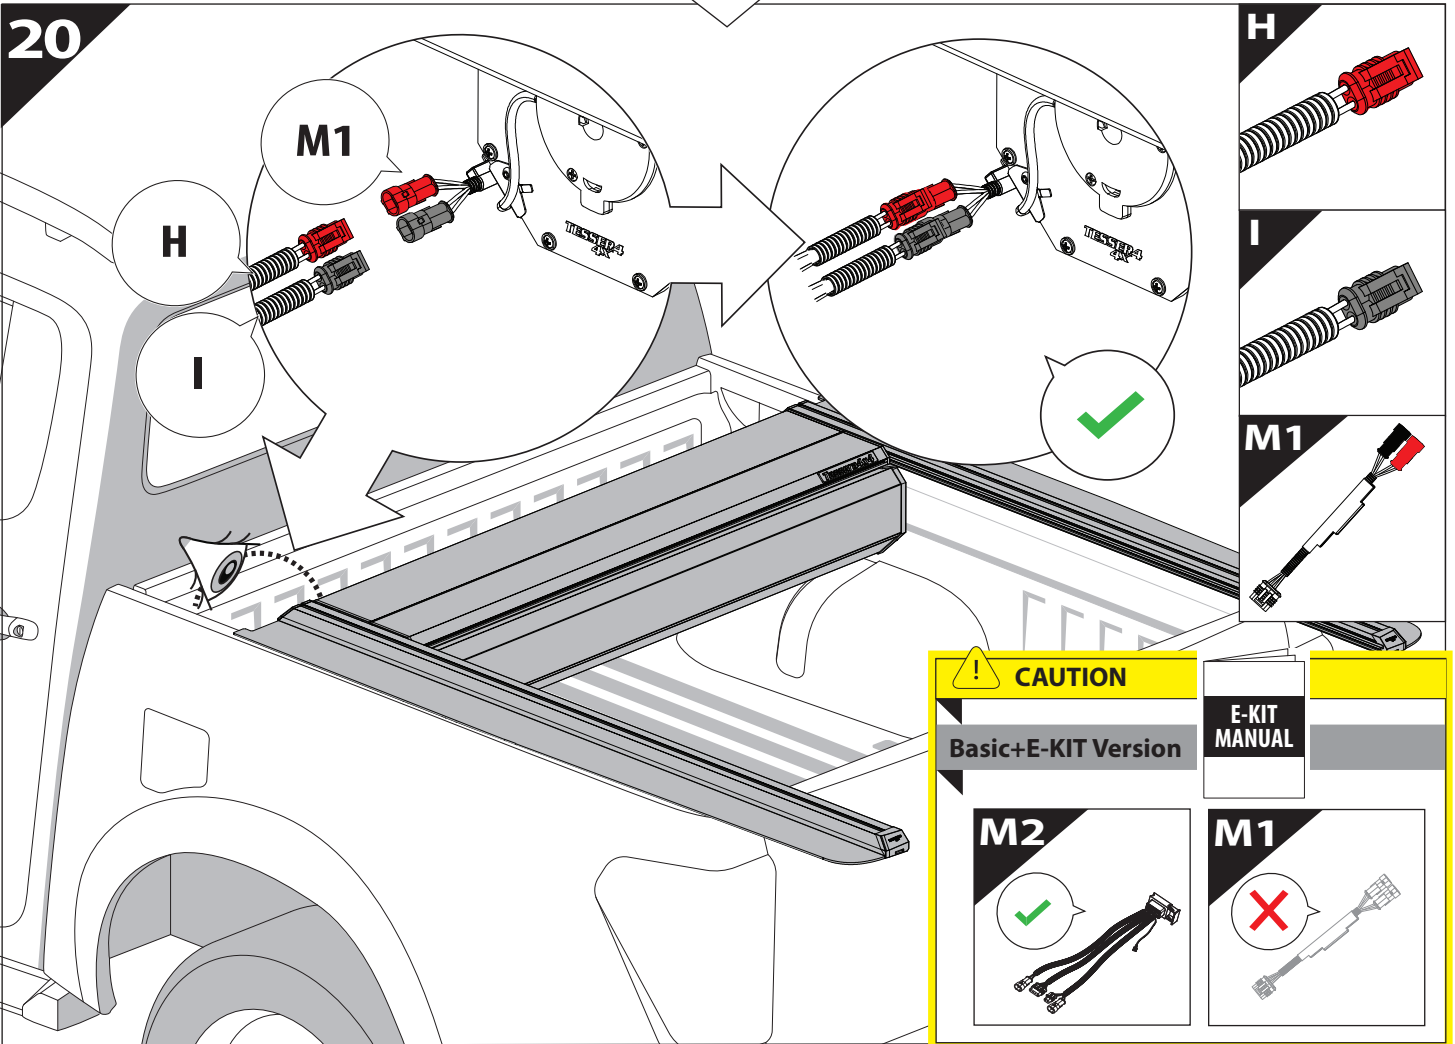

13

	CAR		TESSERA ROLL+
BEAM/HAZARD		↔	
STOP		↔	

14

18

19

20

CAUTION	
Basic+E-KIT Version	
E-KIT MANUAL	
M2 ✓ 	M1 ✗

21