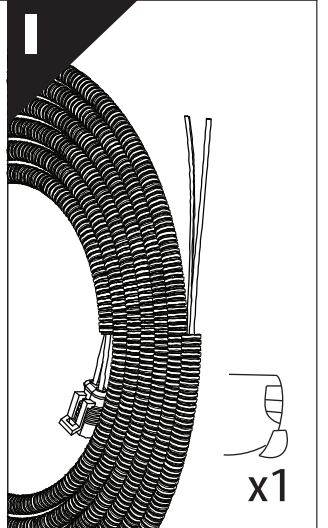

Installation Manual

PART NUMBER(S)	Model Year
TESS 1426 ROLL	GMC Sierra 1500 2014 -> 2018 & 2019+
TESS 1427 ROLL	
Cab(s)	Installation Time / Weight
Short Bed 5.8" & Standard Bed 6.6"	40-60 minutes / 53-57 kg

Ø 25 mm

+

4 mm

1 - 25 Nm

12, 13 mm

ACETONE

H₂O

ANTI-RUST