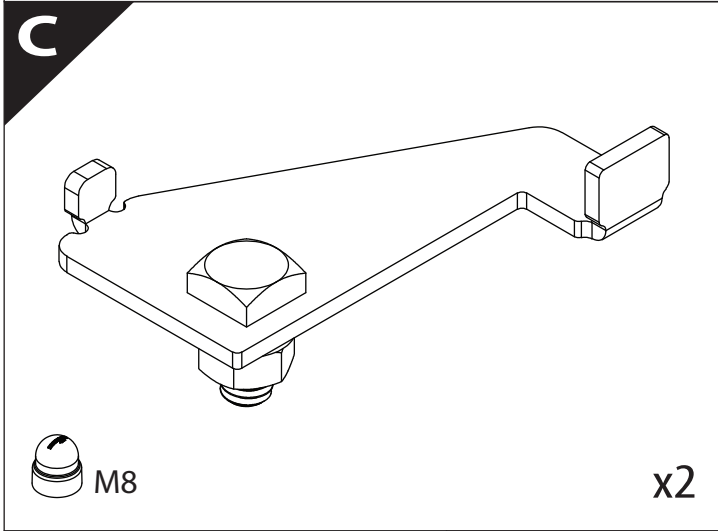

Installation Manual

PART NUMBER(S)	Model Year
TESS 1426 ROLL	GMC Sierra 1500 2014 -> 2018 & 2019+
TESS 1427 ROLL	
Cab(s)	Installation Time / Weight
Short Bed 5.8" & Standard Bed 6.6"	40-60 minutes / 53-57 kg

Ø 25 mm

+

4 mm

1 - 25 Nm

12, 13 mm

ACETONE

H₂O

ANTI-RUST