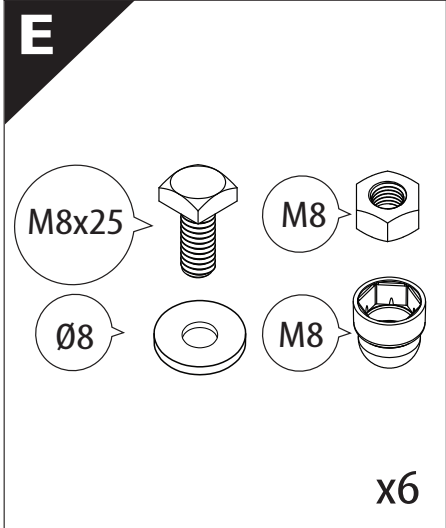

Installation Manual

PART NUMBER(S)	Model Year
TESS 1426 ROLL	GMC Sierra 1500 2014 -> 2018 & 2019+
TESS 1427 ROLL	
Cab(s)	Installation Time / Weight
Short Bed 5.8" & Standard Bed 6.6"	40-60 minutes / 53-57 kg

Ø 25 mm

+

4 mm

1 - 25 Nm

12, 13 mm

ACETONE

H₂O

ANTI-RUST