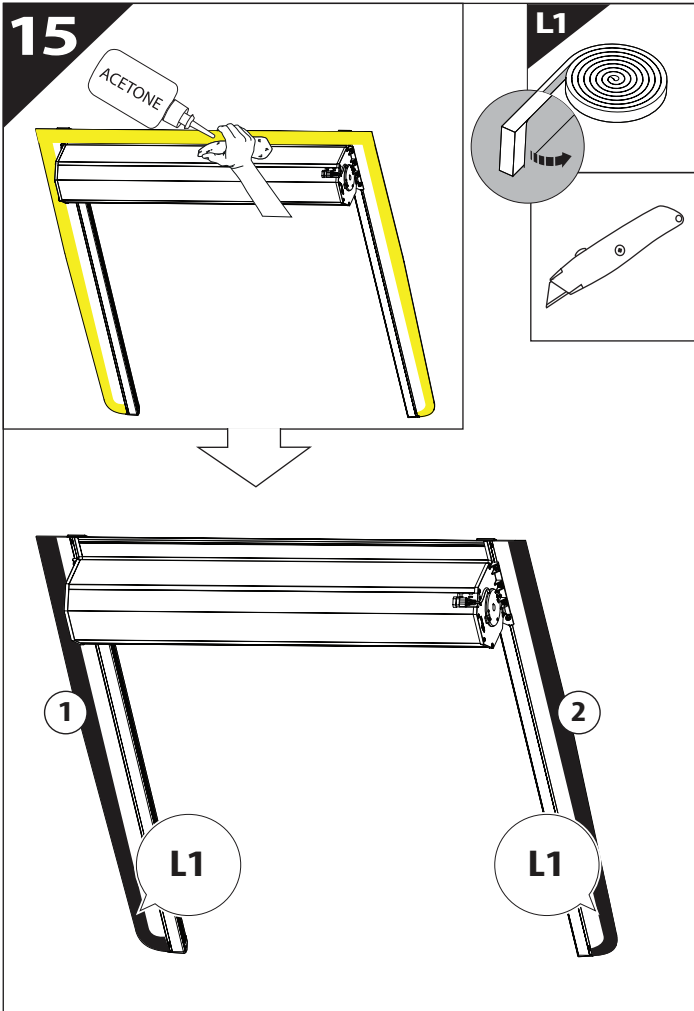

13

	CAR		TESSERA ROLL+
BEAM/HAZARD		↔	
STOP		↔	

14

18

19

20

CAUTION	
Basic+E-KIT Version	
E-KIT MANUAL	
M2 ✓ 	M1 ✗

21