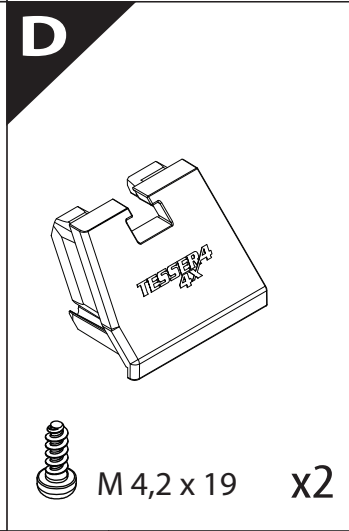

Installation Manual

PART NUMBER(S)	Model Year
TESS 1426 ROLL	GMC Sierra 1500 2014 -> 2018 & 2019+
TESS 1427 ROLL	
Cab(s)	Installation Time / Weight
Short Bed 5.8" & Standard Bed 6.6"	40-60 minutes / 53-57 kg

Ø 25 mm

+

4 mm

1 - 25 Nm

12, 13 mm

ACETONE

H₂O

ANTI-RUST