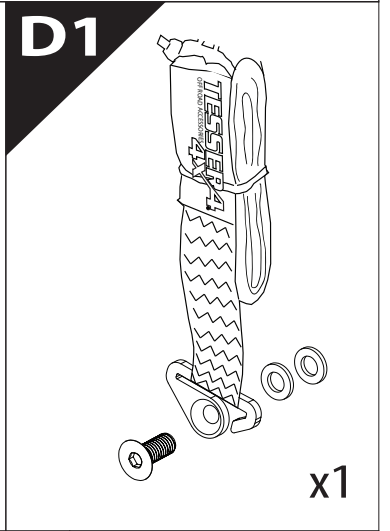

Installation Manual

PART NUMBER(S)	Model Year
TESS 1426 ROLL	GMC Sierra 1500 2014 -> 2018 & 2019+
TESS 1427 ROLL	
Cab(s)	Installation Time / Weight
Short Bed 5.8" & Standard Bed 6.6"	40-60 minutes / 53-57 kg

Ø 25 mm

+

4 mm

1 - 25 Nm

12, 13 mm

ACETONE

H₂O

ANTI-RUST