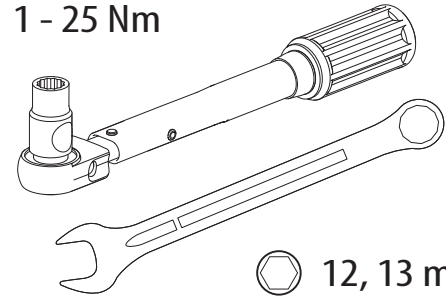

Installation Manual

PART NUMBER(S)	Model Year
TESS 1426 ROLL	GMC Sierra 1500 2014 -> 2018 & 2019+
TESS 1427 ROLL	
Cab(s)	Installation Time / Weight
Short Bed 5.8" & Standard Bed 6.6"	40-60 minutes / 53-57 kg

Ø 25 mm

+

4 mm

1 - 25 Nm

12, 13 mm

ACETONE

H₂O

ANTI-RUST