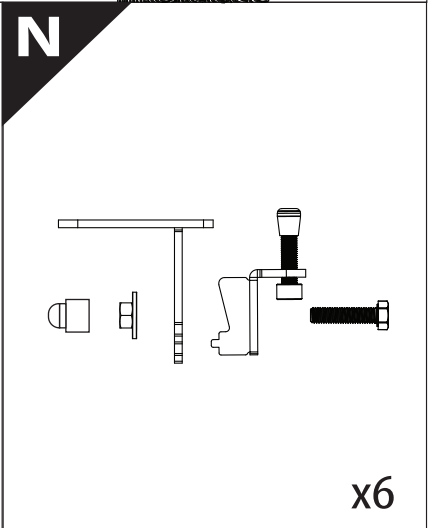

Installation Manual

PART NUMBER(S)	Model Year
TESS 1426 ROLL	GMC Sierra 1500 2014 -> 2018 & 2019+
TESS 1427 ROLL	
Cab(s)	Installation Time / Weight
Short Bed 5.8" & Standard Bed 6.6"	40-60 minutes / 53-57 kg

Ø 25 mm

+

4 mm

1 - 25 Nm

12, 13 mm

ACETONE

H₂O

ANTI-RUST