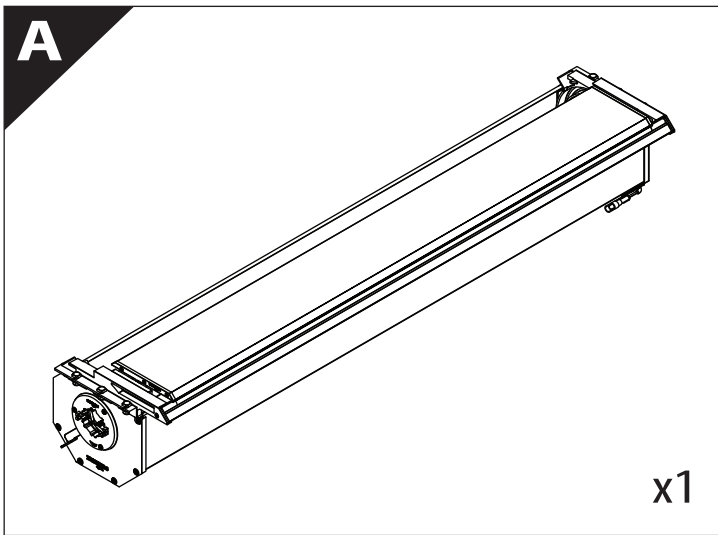

Installation Manual

PART NUMBER(S)	Model Year
TESS 1426 ROLL	GMC Sierra 1500 2014 -> 2018 & 2019+
TESS 1427 ROLL	
Cab(s)	Installation Time / Weight
Short Bed 5.8" & Standard Bed 6.6"	40-60 minutes / 53-57 kg

Ø 25 mm

+

4 mm

1 - 25 Nm

12, 13 mm

ACETONE

H₂O

ANTI-RUST