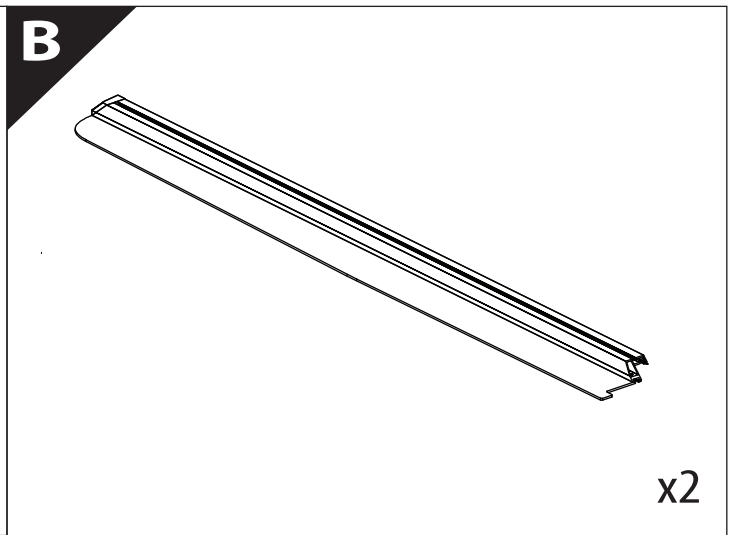

Installation Manual

PART NUMBER(S)	Model Year
TESS 1426 ROLL	GMC Sierra 1500 2014 -> 2018 & 2019+
TESS 1427 ROLL	
Cab(s)	Installation Time / Weight
Short Bed 5.8" & Standard Bed 6.6"	40-60 minutes / 53-57 kg

Ø 25 mm

+

4 mm

1 - 25 Nm

12, 13 mm

ACETONE

H₂O

ANTI-RUST