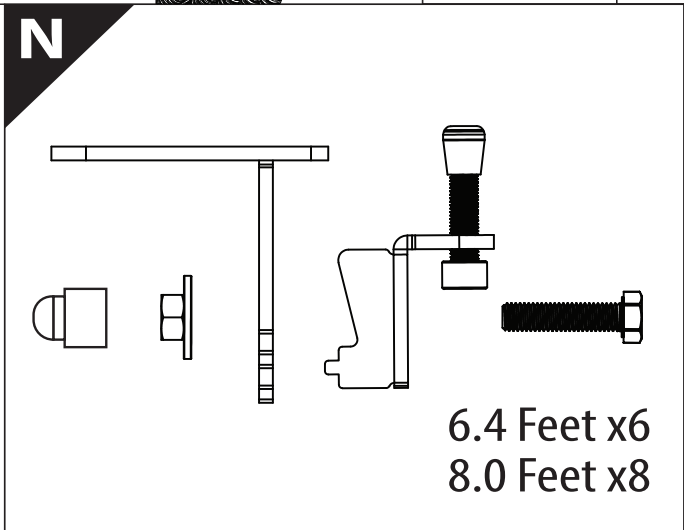

Tessera Roll+

Basic Version + ⚙️ S-KIT

Installation Manual

PART NUMBER(S)	Model Year
TESS 1438 ROLL+S-KIT	Dodge Ram 2500 / 3500 2019+
TESS 14381 ROLL+S-KIT	
FEET	Installation Time / Weight
6.4 Feet & 8 Feet	40-60 minutes / 53-57 kg

12

12.0

13

X:590mm Y:350mm

13.0

14

16 Only to be installed by authorized personnel

19