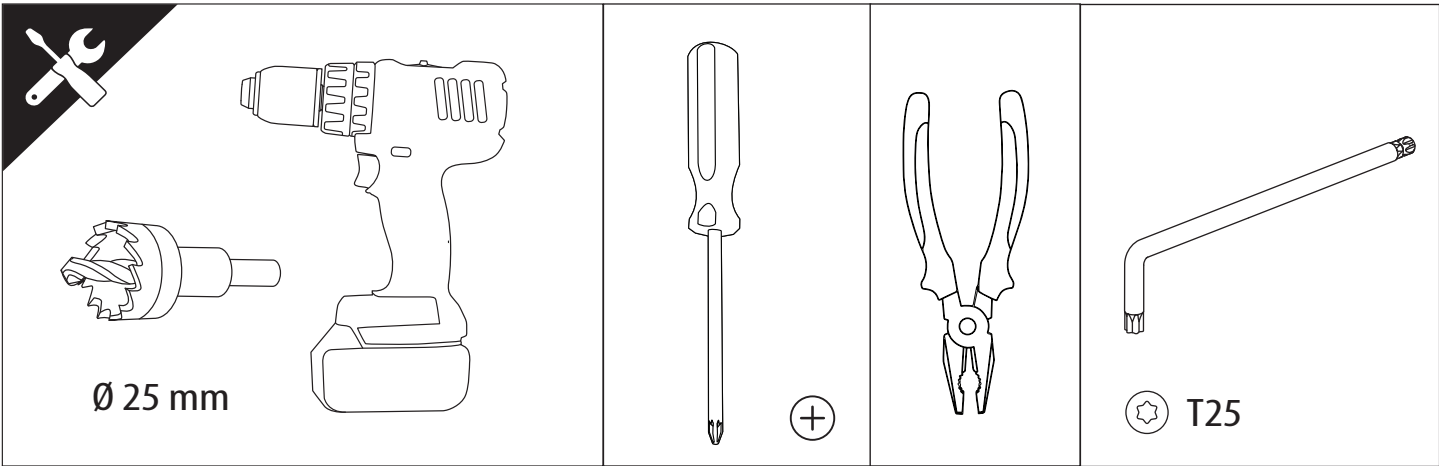

Tessera Roll+

Basic Version + ⚙️ S-KIT

Installation Manual

PART NUMBER(S)	Model Year
TESS 1438 ROLL+S-KIT	Dodge Ram 2500 / 3500 2019+
TESS 14381 ROLL+S-KIT	
FEET	Installation Time / Weight
6.4 Feet & 8 Feet	40-60 minutes / 53-57 kg

12

12.0

13

X:590mm Y:350mm

13.0

14

16 Only to be installed by authorized personnel

19