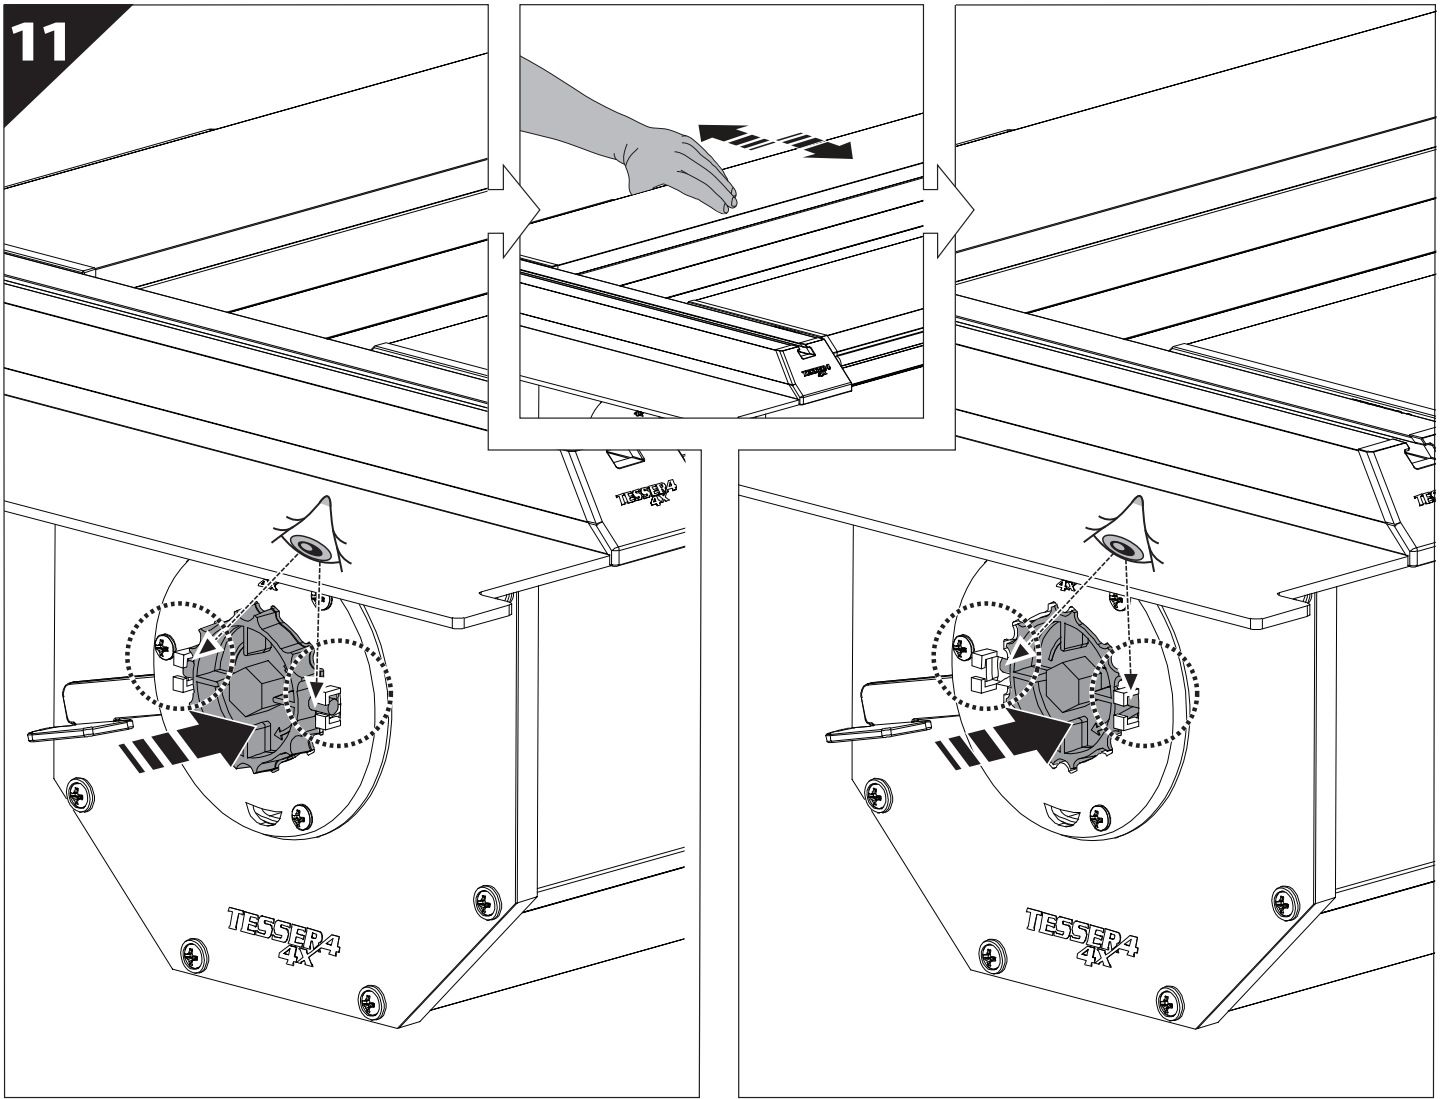

Tessera Roll+

Basic Version + ⚙️ S-KIT

Installation Manual

PART NUMBER(S)	Model Year
TESS 1438 ROLL+S-KIT	Dodge Ram 2500 / 3500 2019+
TESS 14381 ROLL+S-KIT	
FEET	Installation Time / Weight
6.4 Feet & 8 Feet	40-60 minutes / 53-57 kg

12

12.0

13

X:590mm Y:350mm

13.0

14

16 Only to be installed by authorized personnel

19