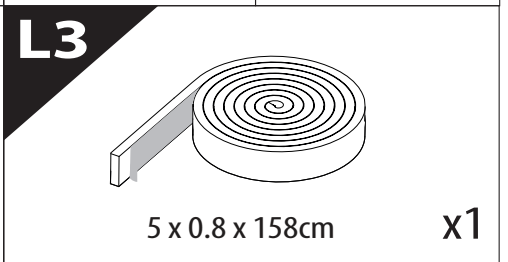

Tessera Roll+

Basic Version + ⚙️ S-KIT

Installation Manual

PART NUMBER(S)	Model Year
TESS 1438 ROLL+S-KIT	Dodge Ram 2500 / 3500 2019+
TESS 14381 ROLL+S-KIT	
FEET	Installation Time / Weight
6.4 Feet & 8 Feet	40-60 minutes / 53-57 kg

12

12.0

13

X:590mm Y:350mm

13.0

14

16 Only to be installed by authorized personnel

19