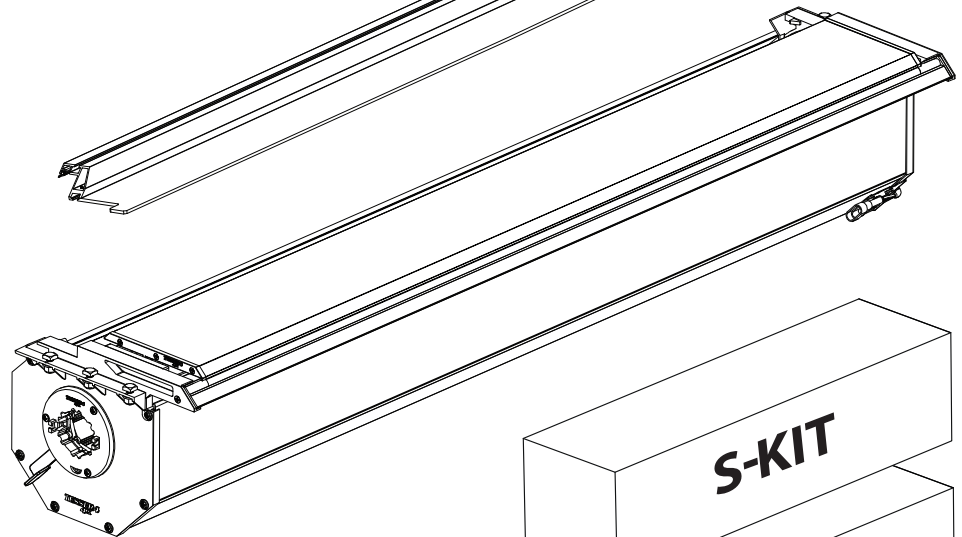

Tessera Roll+

Basic Version + ⚙️ S-KIT

Installation Manual

PART NUMBER(S)	Model Year
TESS 1438 ROLL+S-KIT	Dodge Ram 2500 / 3500 2019+
TESS 14381 ROLL+S-KIT	
FEET	Installation Time / Weight
6.4 Feet & 8 Feet	40-60 minutes / 53-57 kg

12

12.0

13

X:590mm Y:350mm

13.0

14

16 Only to be installed by authorized personnel

19