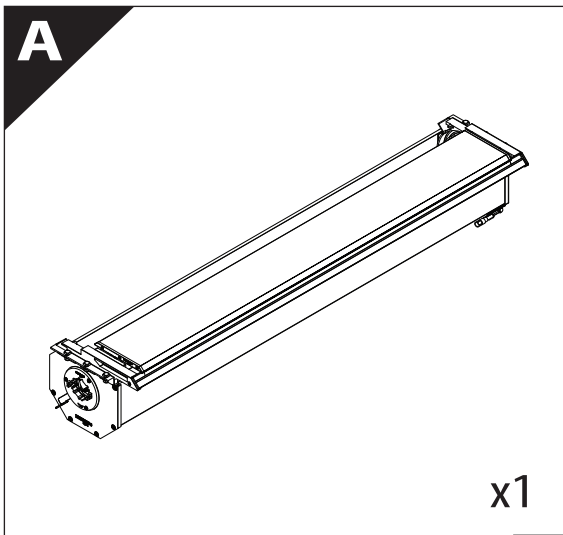

Tessera Roll+

Basic Version + ⚙️ S-KIT

Installation Manual

PART NUMBER(S)	Model Year
TESS 1438 ROLL+S-KIT	Dodge Ram 2500 / 3500 2019+
TESS 14381 ROLL+S-KIT	
FEET	Installation Time / Weight
6.4 Feet & 8 Feet	40-60 minutes / 53-57 kg

12

12.0

13

X:590mm Y:350mm

13.0

14

16 Only to be installed by authorized personnel

19