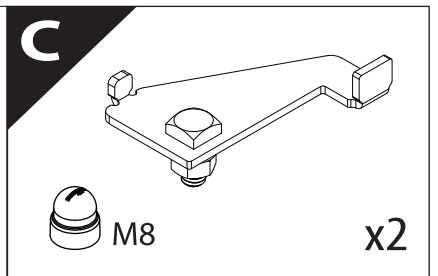

Tessera Roll+

Basic Version + ⚙️ S-KIT

Installation Manual

PART NUMBER(S)	Model Year
TESS 1438 ROLL+S-KIT	Dodge Ram 2500 / 3500 2019+
TESS 14381 ROLL+S-KIT	
FEET	Installation Time / Weight
6.4 Feet & 8 Feet	40-60 minutes / 53-57 kg

12

12.0

13

X:590mm Y:350mm

13.0

14

16 Only to be installed by authorized personnel

19