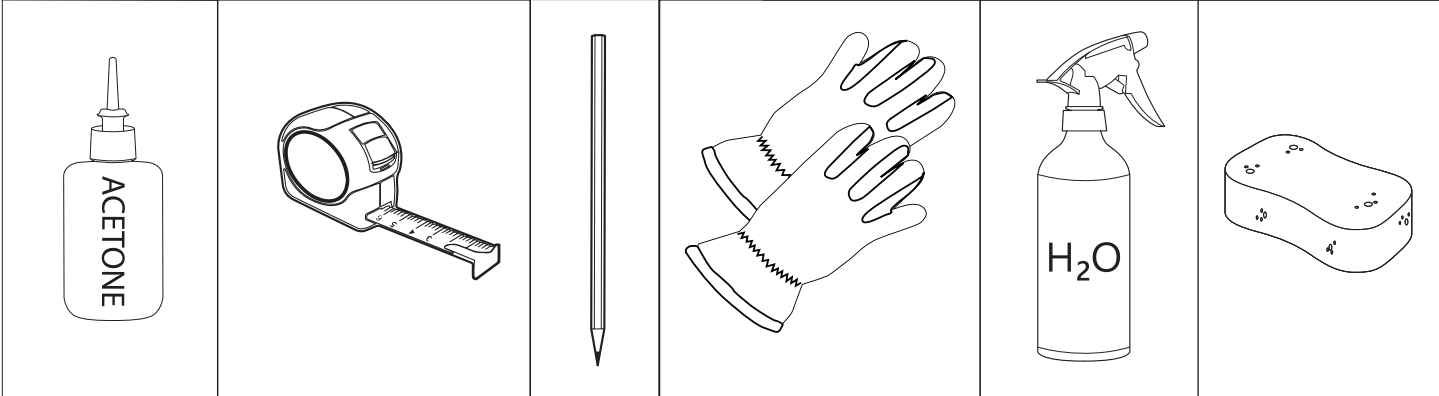

Tessera Roll+

Basic Version + ⚙️ S-KIT

Installation Manual

PART NUMBER(S)	Model Year
TESS 1438 ROLL+S-KIT	Dodge Ram 2500 / 3500 2019+
TESS 14381 ROLL+S-KIT	
FEET	Installation Time / Weight
6.4 Feet & 8 Feet	40-60 minutes / 53-57 kg