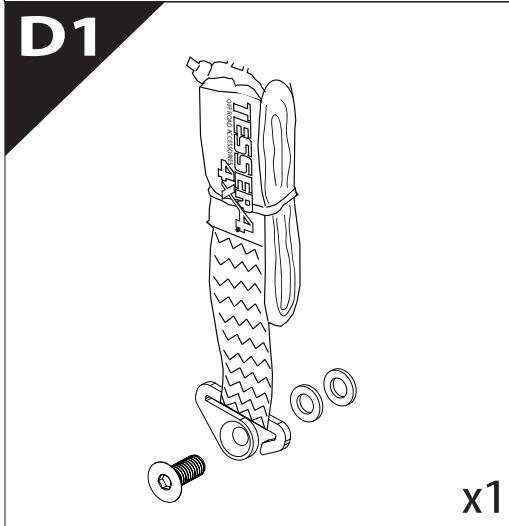

Tessera Roll+

Basic Version + ⚙️ S-KIT

Installation Manual

PART NUMBER(S)	Model Year
TESS 1438 ROLL+S-KIT	Dodge Ram 2500 / 3500 2019+
TESS 14381 ROLL+S-KIT	
FEET	Installation Time / Weight
6.4 Feet & 8 Feet	40-60 minutes / 53-57 kg

12

12.0

13

X:590mm Y:350mm

13.0

14

16 Only to be installed by authorized personnel

19