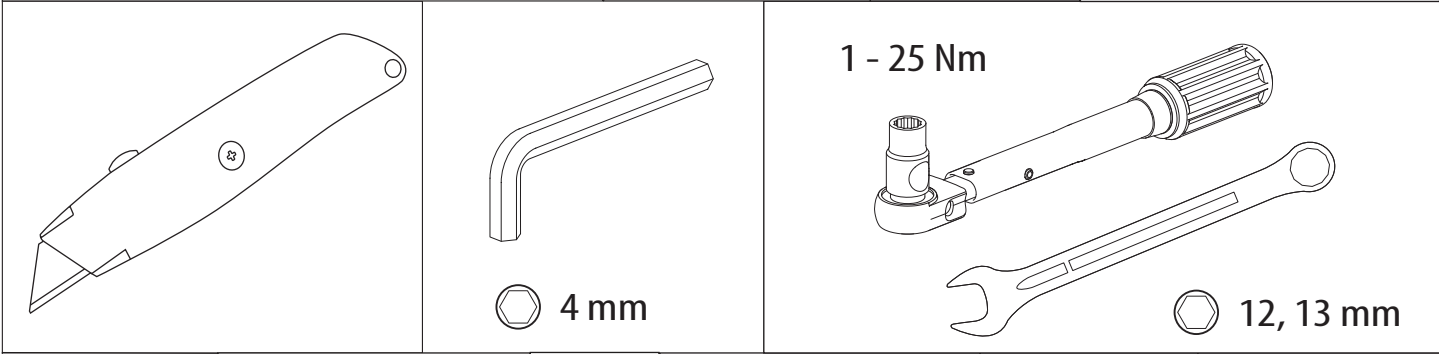

Tessera Roll+

Basic Version + ⚙️ S-KIT

Installation Manual

PART NUMBER(S)	Model Year
TESS 1438 ROLL+S-KIT	Dodge Ram 2500 / 3500 2019+
TESS 14381 ROLL+S-KIT	
FEET	Installation Time / Weight
6.4 Feet & 8 Feet	40-60 minutes / 53-57 kg

12

12.0

13

X:590mm Y:350mm

13.0

14

16 Only to be installed by authorized personnel

19