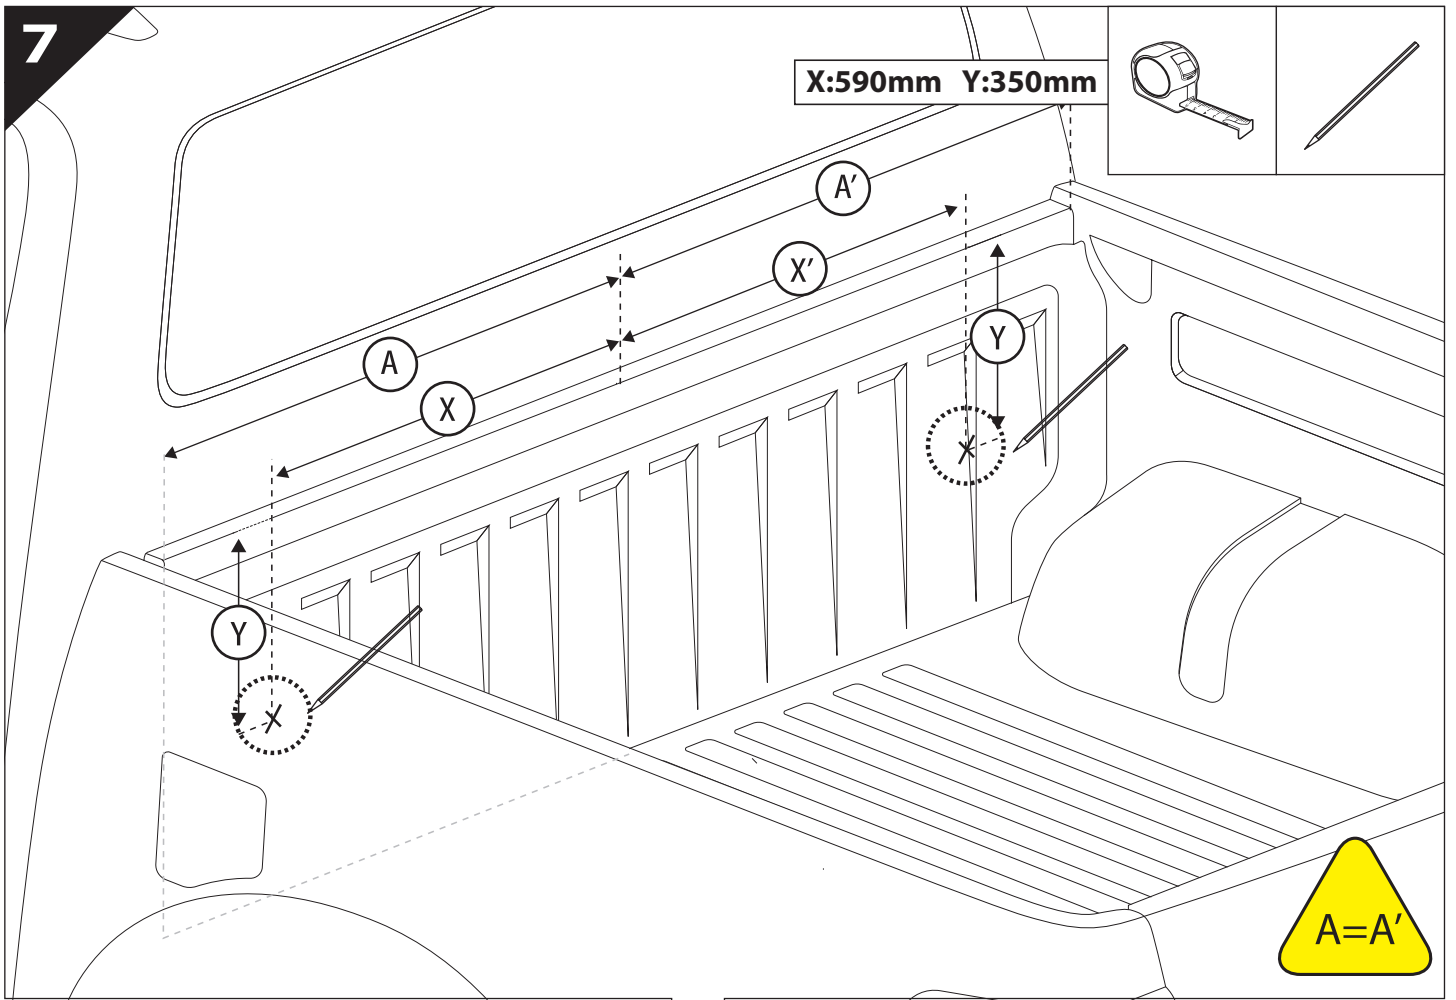

Installation Manual

PART NUMBER(S)	Model Year
TESS 1438 ROLL	Dodge Ram 2500 / 3500 2019+
TESS 14381 ROLL	
FEET	Installation Time / Weight
6.4 Feet & 8 Feet	40-60 minutes / 53-57 kg

B

A

KITS

L

3

4

9

Ø 25 mm

!
Rust Protection

10

Only to be installed by authorized personnel

H x1

K x10

F x1