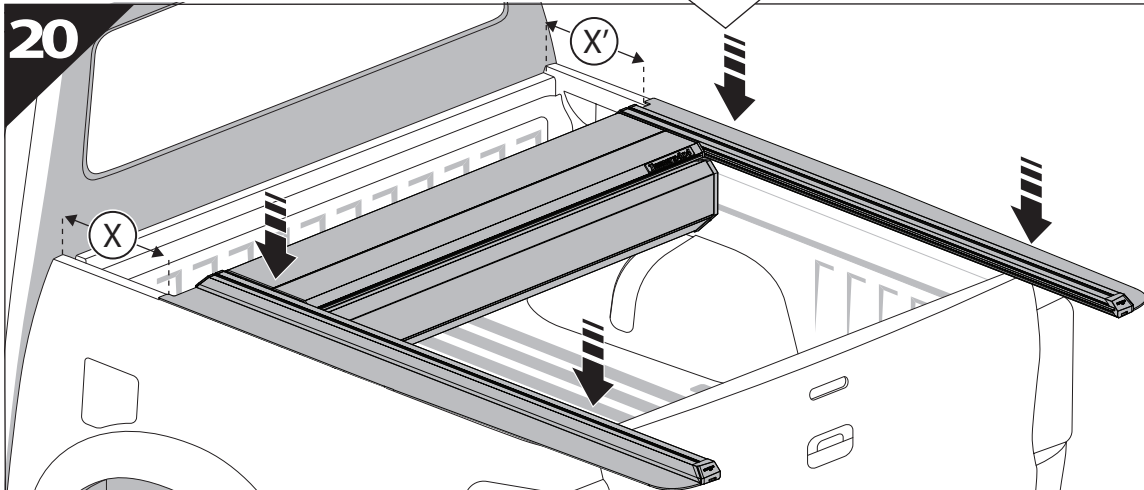

12 mm

13

	CAR	TESSERA ROLL+
BEAM	LIGHT SIGNAL ↔	
BRAKE	LIGHT SIGNAL ↔	

14

18

L3

CAUTION	
Basic+E-KIT Version	
E-KIT MANUAL	
M2 ✓ 	M1 ✗

22