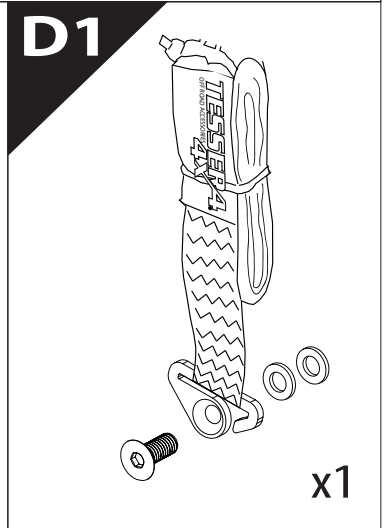

Installation Manual

PART NUMBER(S)	Model Year
TESS 1438 ROLL	Dodge Ram 2500 / 3500 2019+
TESS 14381 ROLL	
FEET	Installation Time / Weight
6.4 Feet & 8 Feet	40-60 minutes / 53-57 kg

B

A

KITS

L

3

4

9

Ø 25 mm

!
Rust Protection

10

Only to be installed by authorized personnel

H x1

K x10

F x1