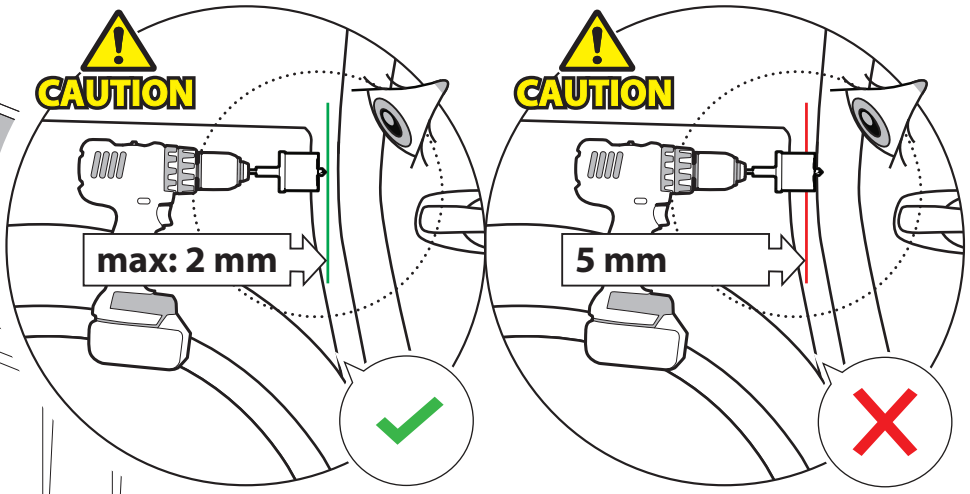

Installation Manual

PART NUMBER(S)	Model Year
TESS 1438 ROLL	Dodge Ram 2500 / 3500 2019+
TESS 14381 ROLL	
FEET	Installation Time / Weight
6.4 Feet & 8 Feet	40-60 minutes / 53-57 kg

B

A

KITS

L

3

4

9

Ø 25 mm

!
Rust Protection

10

Only to be installed by authorized personnel

H x1

K x10

F x1