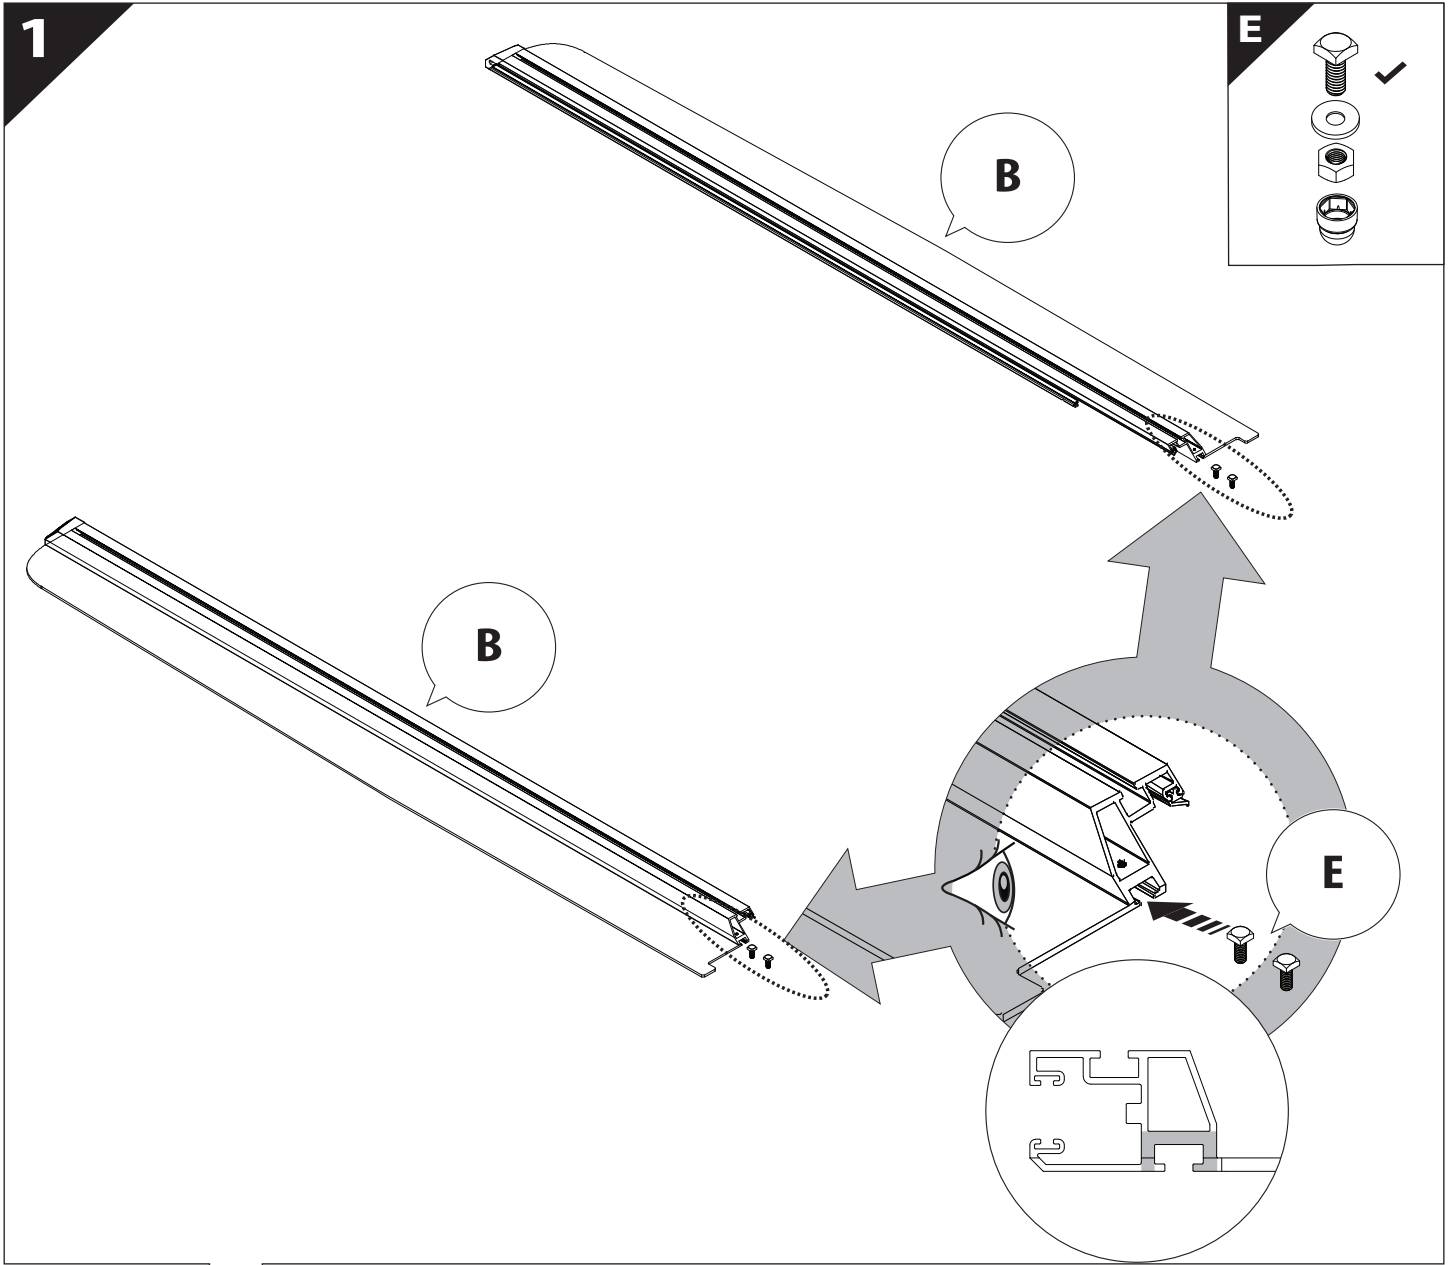

Installation Manual

PART NUMBER(S)	Model Year
TESS 1438 ROLL	Dodge Ram 2500 / 3500 2019+
TESS 14381 ROLL	
FEET	Installation Time / Weight
6.4 Feet & 8 Feet	40-60 minutes / 53-57 kg

B

A

KITS

L

3

4

9

Ø 25 mm

!
Rust Protection

10

Only to be installed by authorized personnel

H x1

K x10

F x1