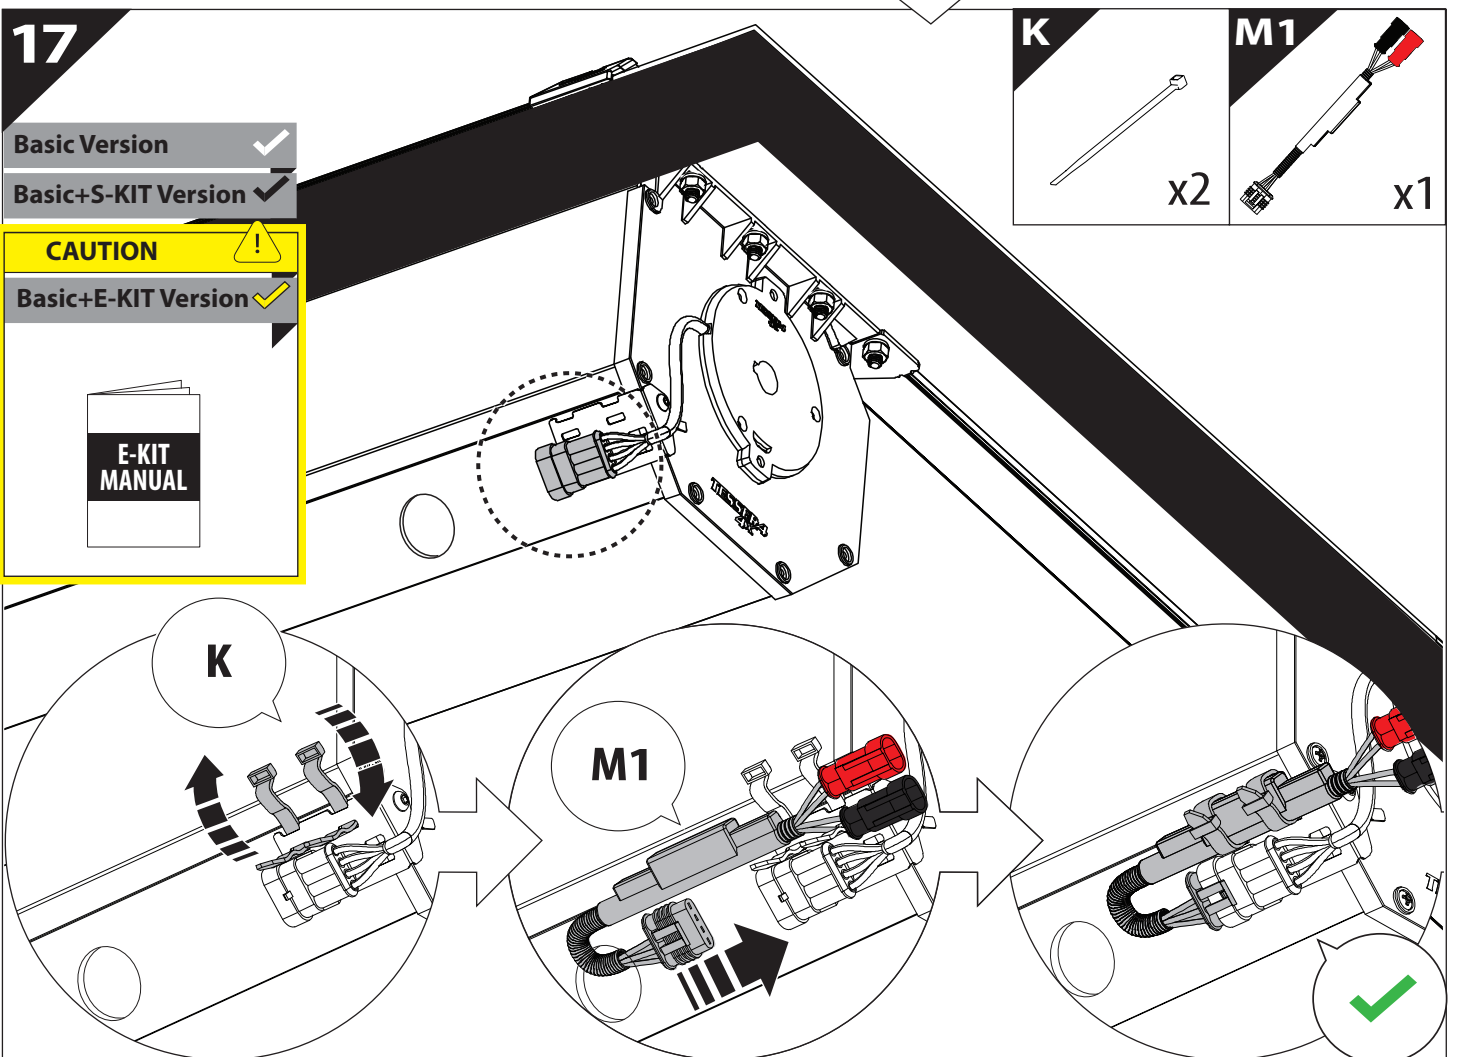

12 mm

13

	CAR	TESSERA ROLL+
BEAM	LIGHT SIGNAL ↔	
BRAKE	LIGHT SIGNAL ↔	

14

18

L3

CAUTION	
Basic+E-KIT Version	
E-KIT MANUAL	
M2 ✓ 	M1 ✗

22