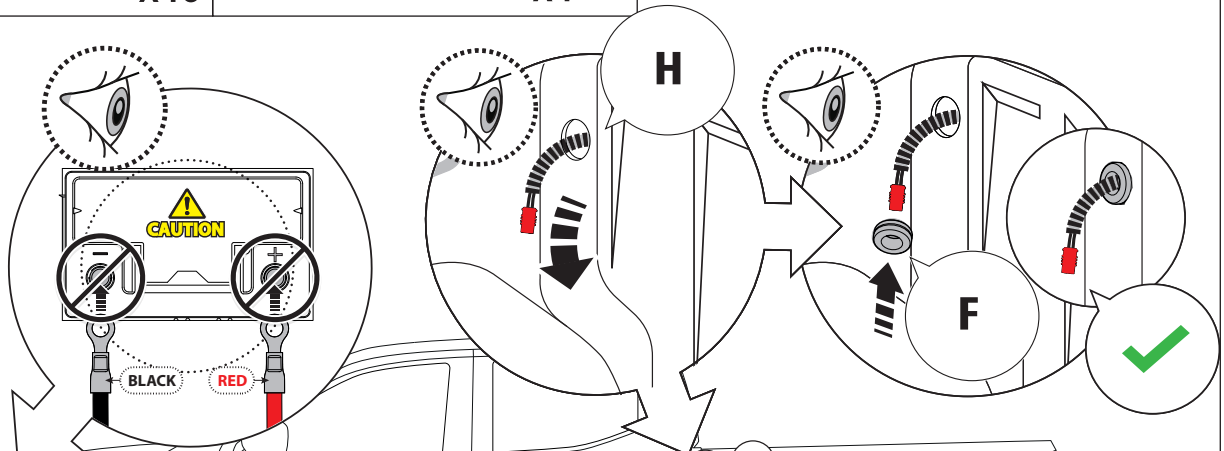

9

Ø 25 mm

!
Rust Protection

10

Only to be installed by authorized personnel

H x1

K x10

F x1

12 mm

13

	CAR	TESSERA ROLL+
BEAM	LIGHT SIGNAL ↔	
BRAKE	LIGHT SIGNAL ↔	

14

18

L3

CAUTION	
Basic+E-KIT Version	
E-KIT MANUAL	
M2 ✓ 	M1 ✗

22