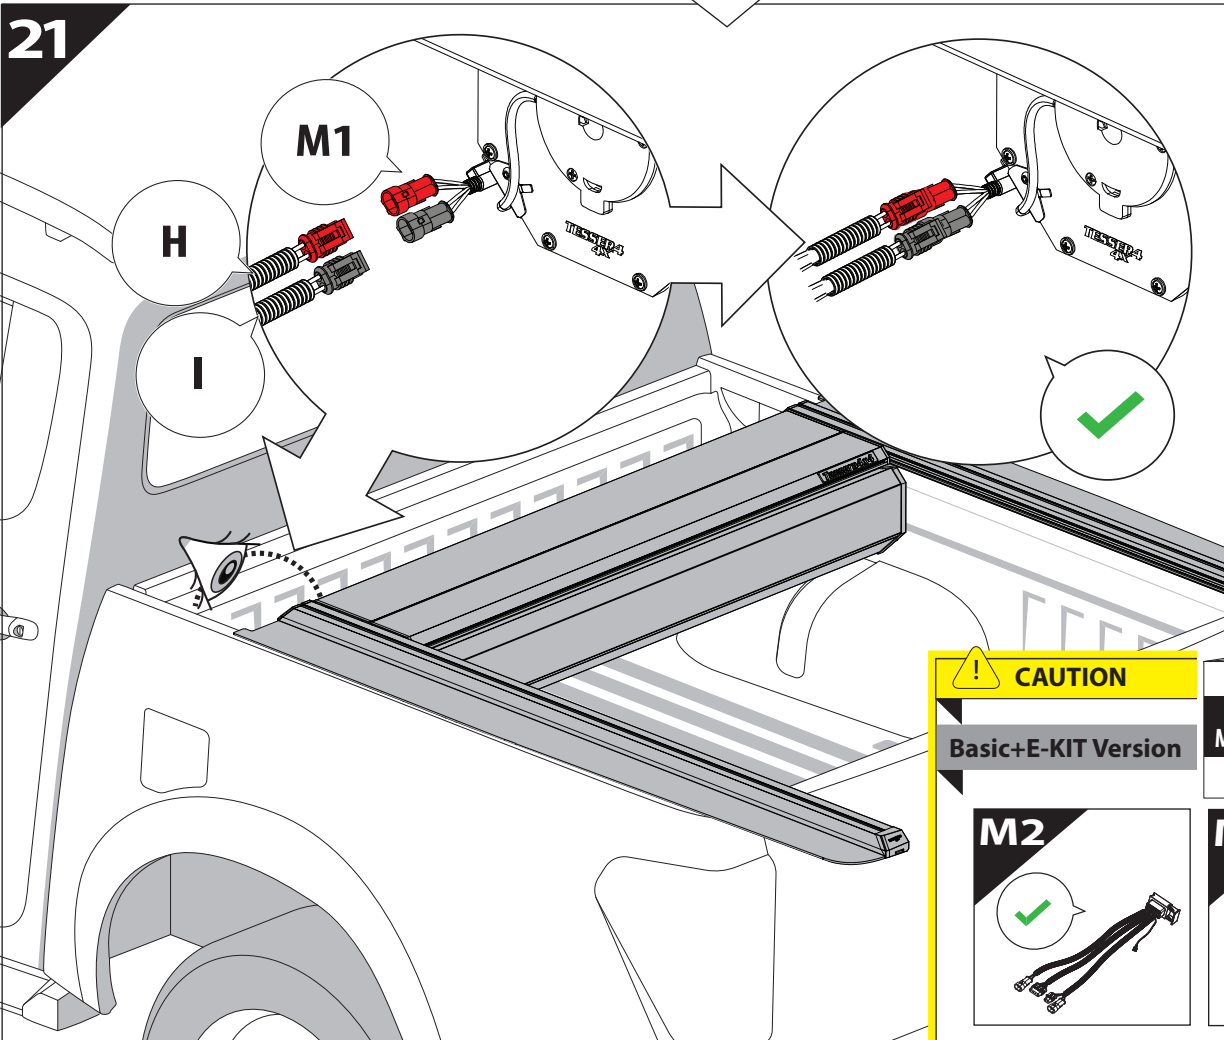

12 mm

13

	CAR	TESSERA ROLL+
BEAM	LIGHT SIGNAL ↔	
BRAKE	LIGHT SIGNAL ↔	

14

18

L3

CAUTION	
Basic+E-KIT Version	
E-KIT MANUAL	
M2 ✓ 	M1 ✗

22