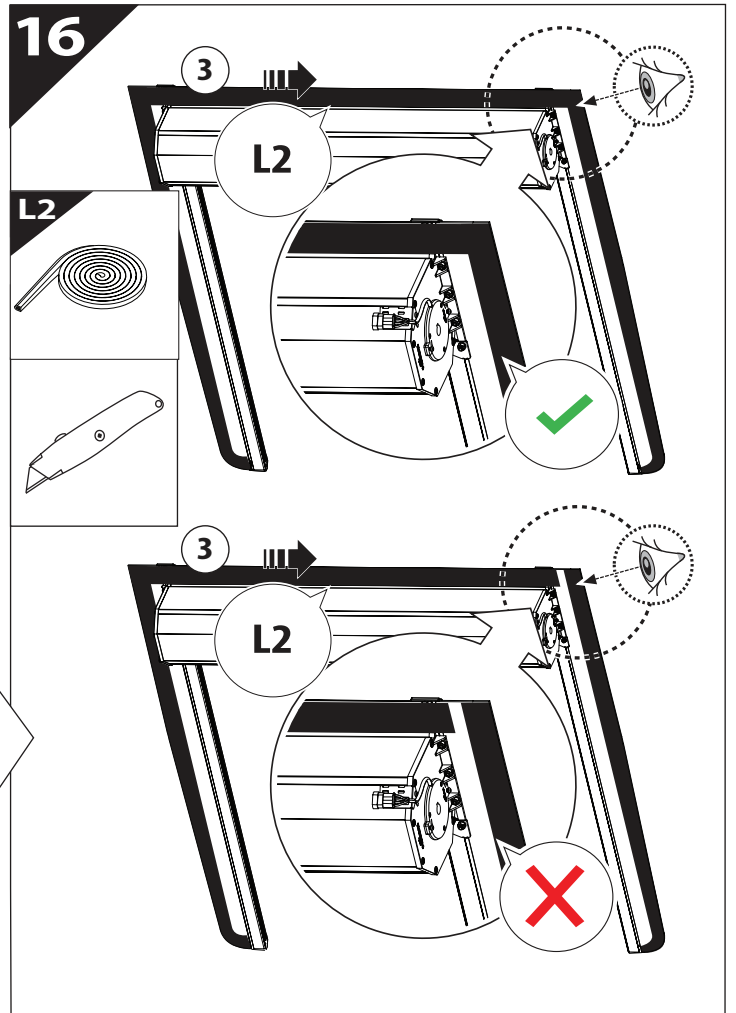

9

Ø 25 mm

!
Rust Protection

10

Only to be installed by authorized personnel

H x1

K x10

F x1

12 mm

13

	CAR	TESSERA ROLL+
BEAM	LIGHT SIGNAL ↔	
BRAKE	LIGHT SIGNAL ↔	

14

18

L3

CAUTION	
Basic+E-KIT Version	
E-KIT MANUAL	
M2 ✓ 	M1 ✗

22