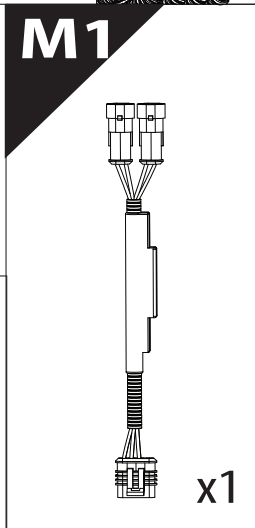

Installation Manual

PART NUMBER(S)	Model Year
TESS 1438 ROLL	Dodge Ram 2500 / 3500 2019+
TESS 14381 ROLL	
FEET	Installation Time / Weight
6.4 Feet & 8 Feet	40-60 minutes / 53-57 kg

B

A

KITS

L

3

4

9

Ø 25 mm

!
Rust Protection

10

Only to be installed by authorized personnel

H x1

K x10

F x1

12 mm

13

	CAR	TESSERA ROLL+
BEAM	LIGHT SIGNAL ↔	
BRAKE	LIGHT SIGNAL ↔	

14

18

L3

CAUTION	
Basic+E-KIT Version	
E-KIT MANUAL	
M2 ✓ 	M1 ✗

22