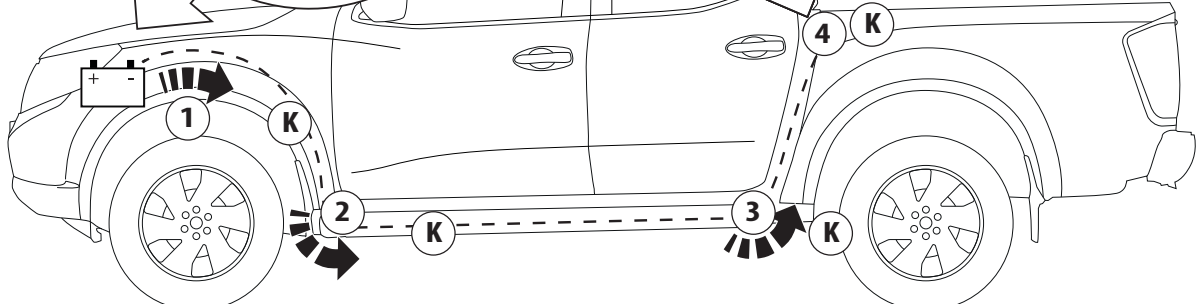

10

Only to be installed by authorized personnel

H x1

K x10

F x1

12 mm