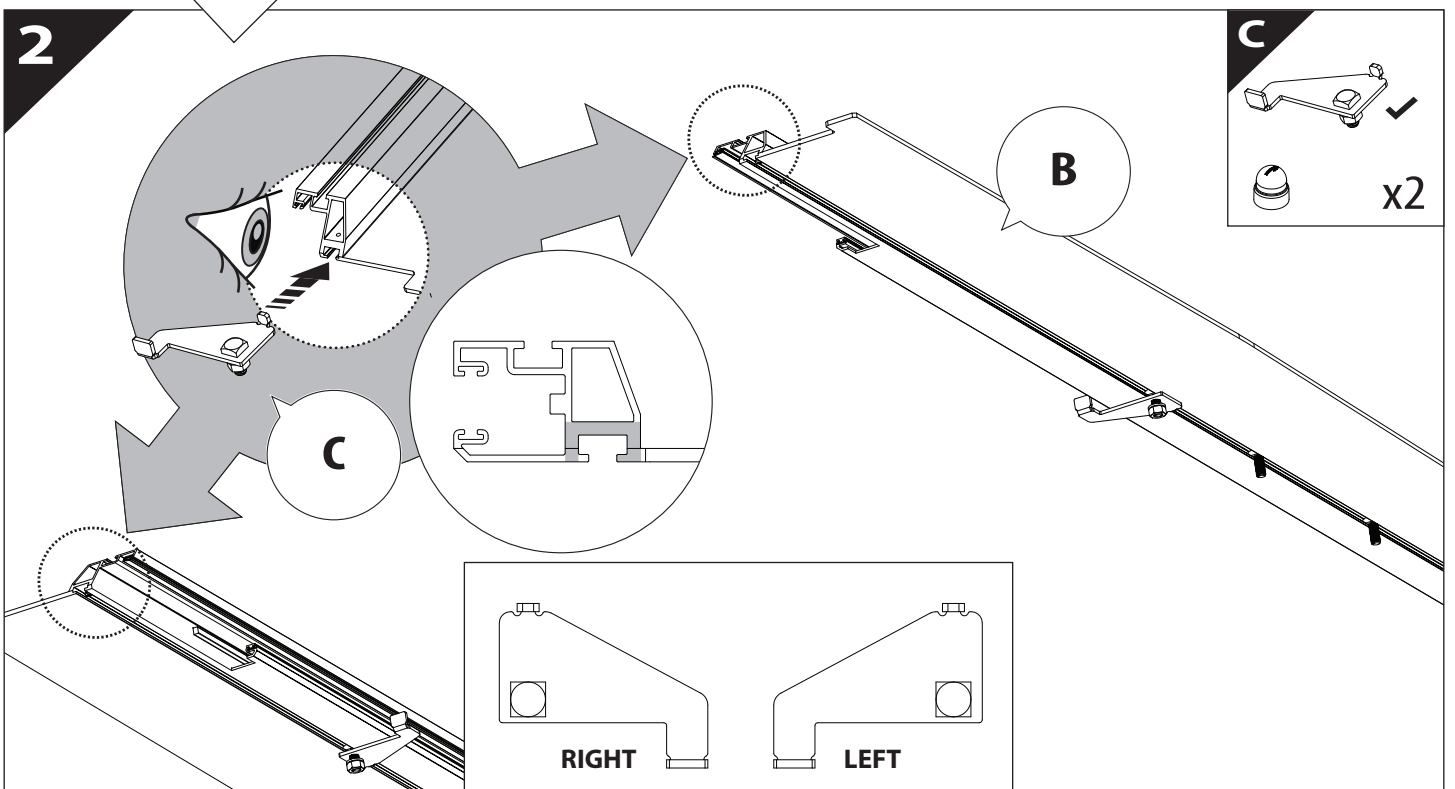

Installation Manual

PART NUMBER(S)	Model Year
TESS 1438 ROLL	Dodge Ram 2500 / 3500 2019+
TESS 14381 ROLL	
FEET	Installation Time / Weight
6.4 Feet & 8 Feet	40-60 minutes / 53-57 kg

B

A

KITS

L

3

4

9

Ø 25 mm

!
Rust Protection

10

Only to be installed by authorized personnel

H x1

K x10

F x1