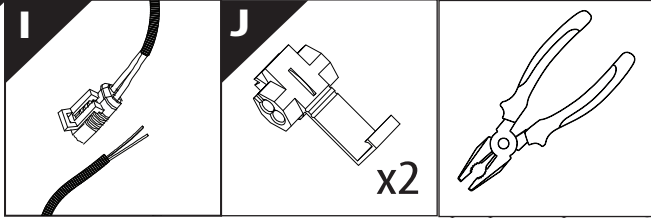

9

Ø 25 mm

!
Rust Protection

10

Only to be installed by authorized personnel

H x1

K x10

F x1

12 mm

13

	CAR	TESSERA ROLL+
BEAM	LIGHT SIGNAL ↔	
BRAKE	LIGHT SIGNAL ↔	

14

18

L3

CAUTION	
Basic+E-KIT Version	
E-KIT MANUAL	
M2 ✓ 	M1 ✗

22