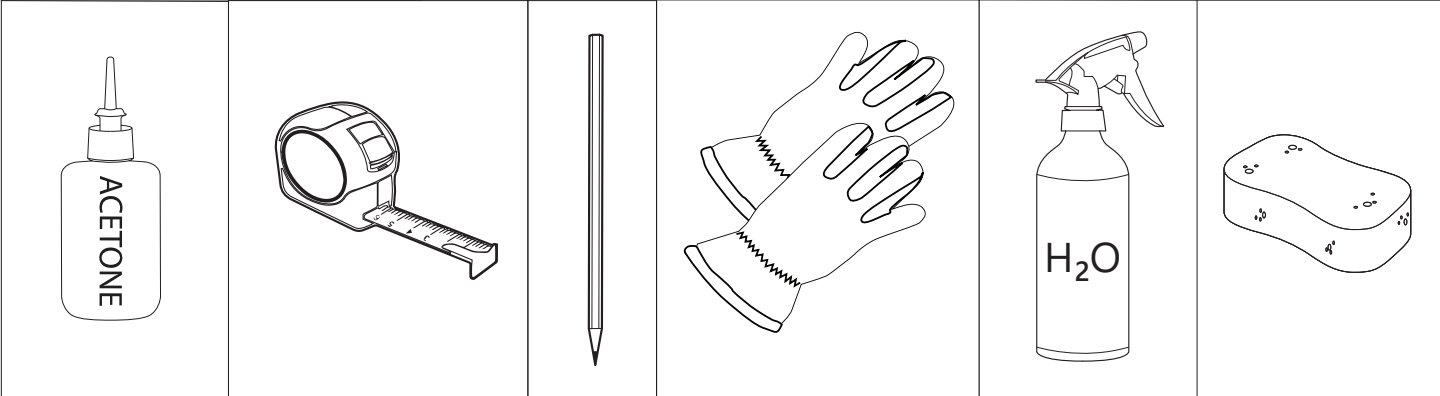

Installation Manual

PART NUMBER(S)	Model Year
TESS 1438 ROLL	Dodge Ram 2500 / 3500 2019+
TESS 14381 ROLL	
FEET	Installation Time / Weight
6.4 Feet & 8 Feet	40-60 minutes / 53-57 kg

B

A

KITS

L

3

4

9

Ø 25 mm

!
Rust Protection

10

Only to be installed by authorized personnel

H x1

K x10

F x1