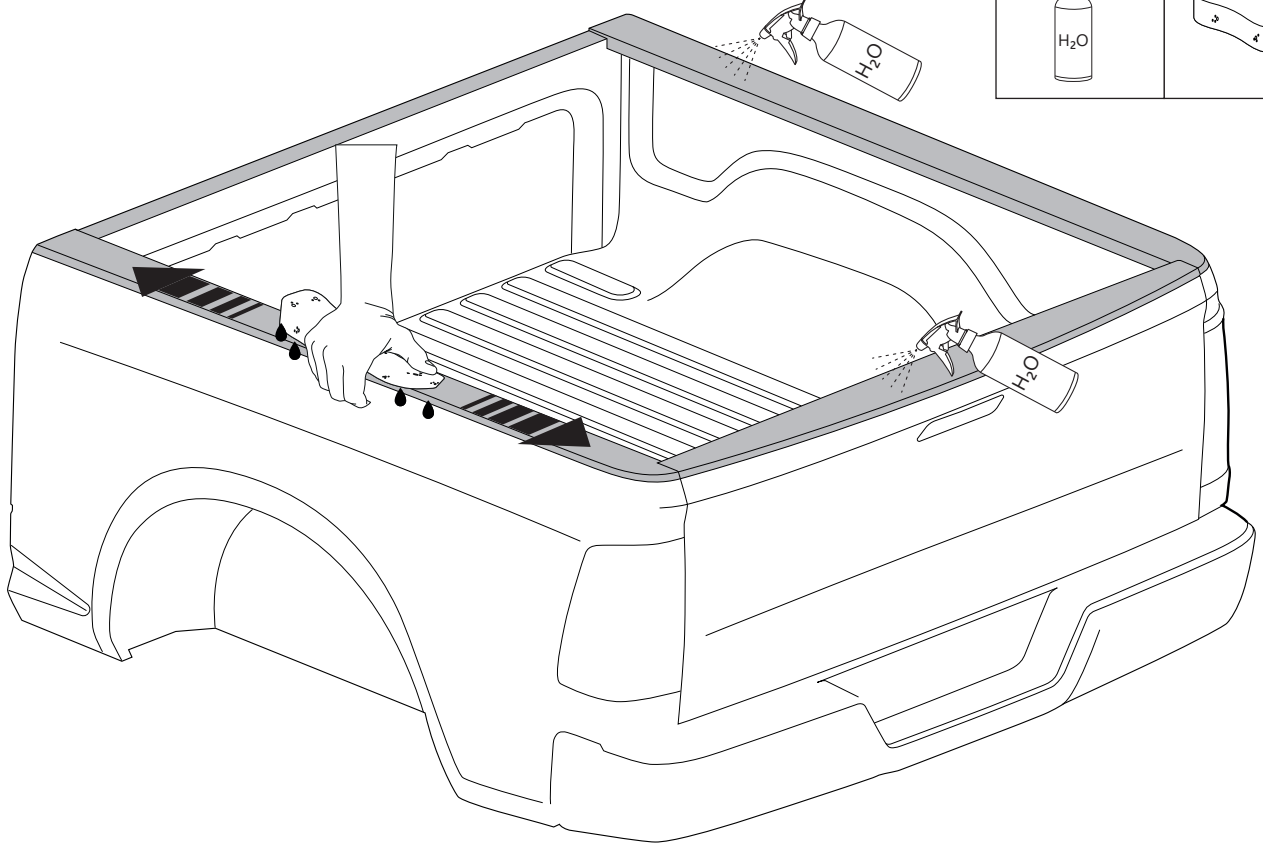

12 mm

13

	CAR	TESSERA ROLL+
BEAM	LIGHT SIGNAL ↔	
BRAKE	LIGHT SIGNAL ↔	

14

18

L3

CAUTION	
Basic+E-KIT Version	
E-KIT MANUAL	
M2 ✓ 	M1 ✗

22