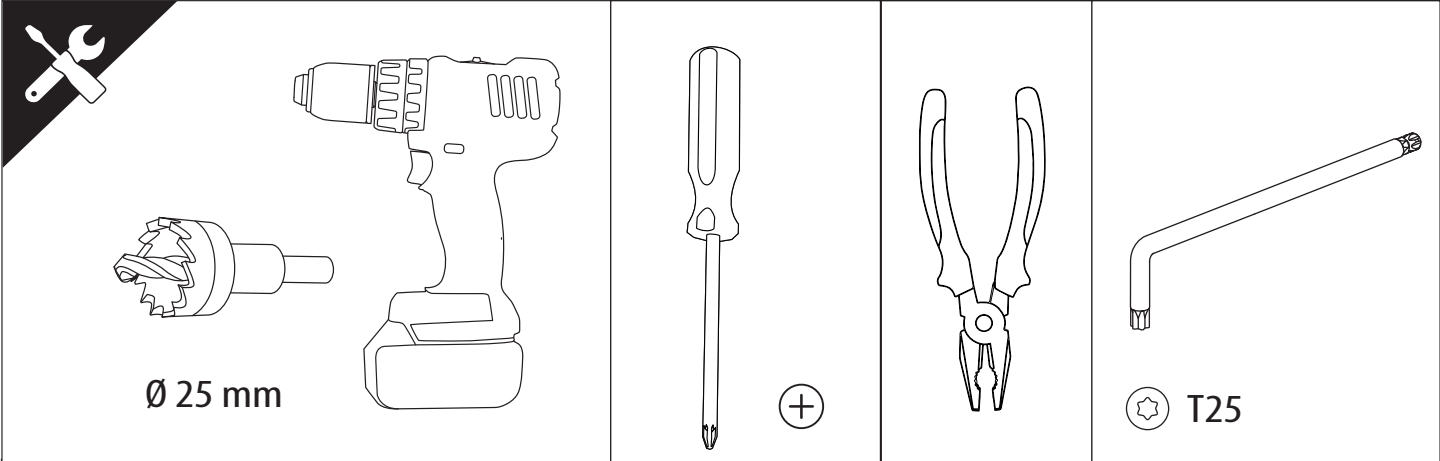

Installation Manual

PART NUMBER(S)	Model Year
TESS 1438 ROLL	Dodge Ram 2500 / 3500 2019+
TESS 14381 ROLL	
FEET	Installation Time / Weight
6.4 Feet & 8 Feet	40-60 minutes / 53-57 kg

B

A

KITS

L

3

4

9

Ø 25 mm

!
Rust Protection

10

Only to be installed by authorized personnel

H x1

K x10

F x1