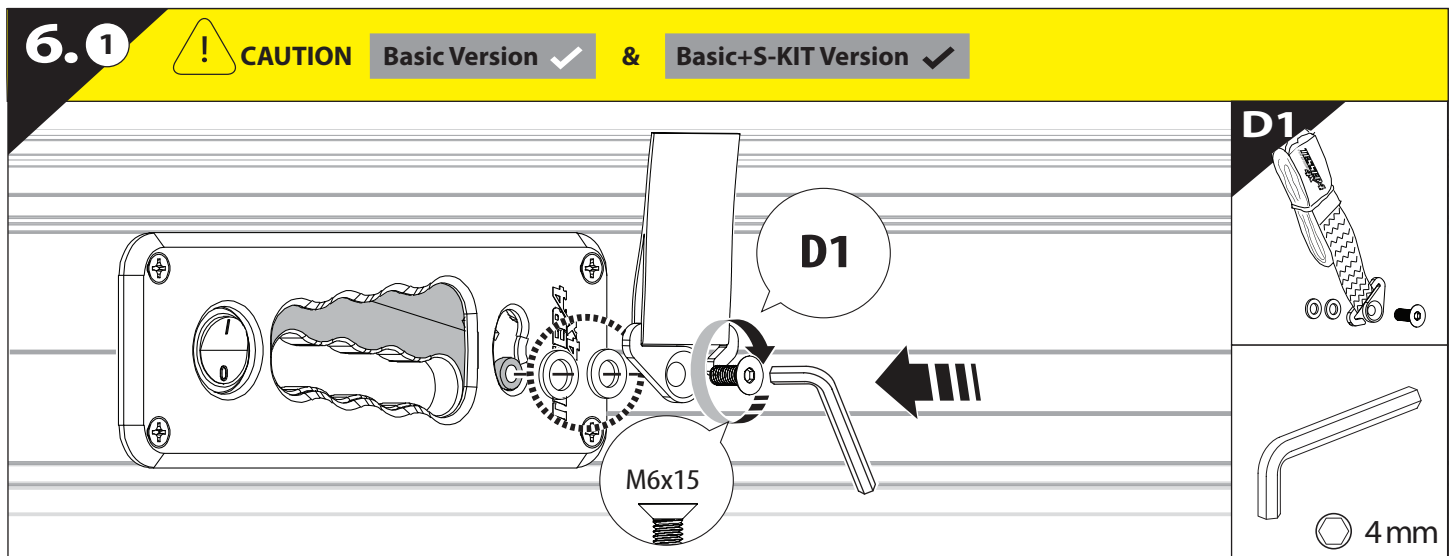

Installation Manual

PART NUMBER(S)	Model Year
TESS 1438 ROLL	Dodge Ram 2500 / 3500 2019+
TESS 14381 ROLL	
FEET	Installation Time / Weight
6.4 Feet & 8 Feet	40-60 minutes / 53-57 kg

B

A

KITS

L

3

4

9

Ø 25 mm

!
Rust Protection

10

Only to be installed by authorized personnel

H x1

K x10

F x1