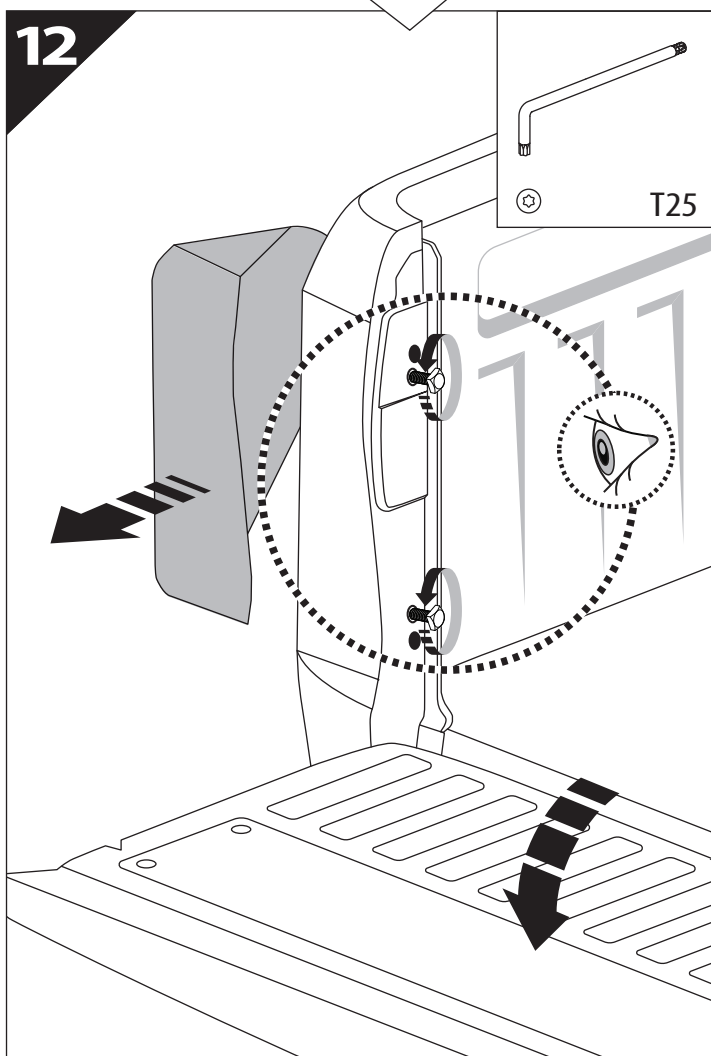

9

Ø 25 mm

!
Rust Protection

10

Only to be installed by authorized personnel

H x1

K x10

F x1

12 mm

13

	CAR	TESSERA ROLL+
BEAM	LIGHT SIGNAL ↔	
BRAKE	LIGHT SIGNAL ↔	

14

18

L3

CAUTION	
Basic+E-KIT Version	
E-KIT MANUAL	
M2 ✓ 	M1 ✗

22