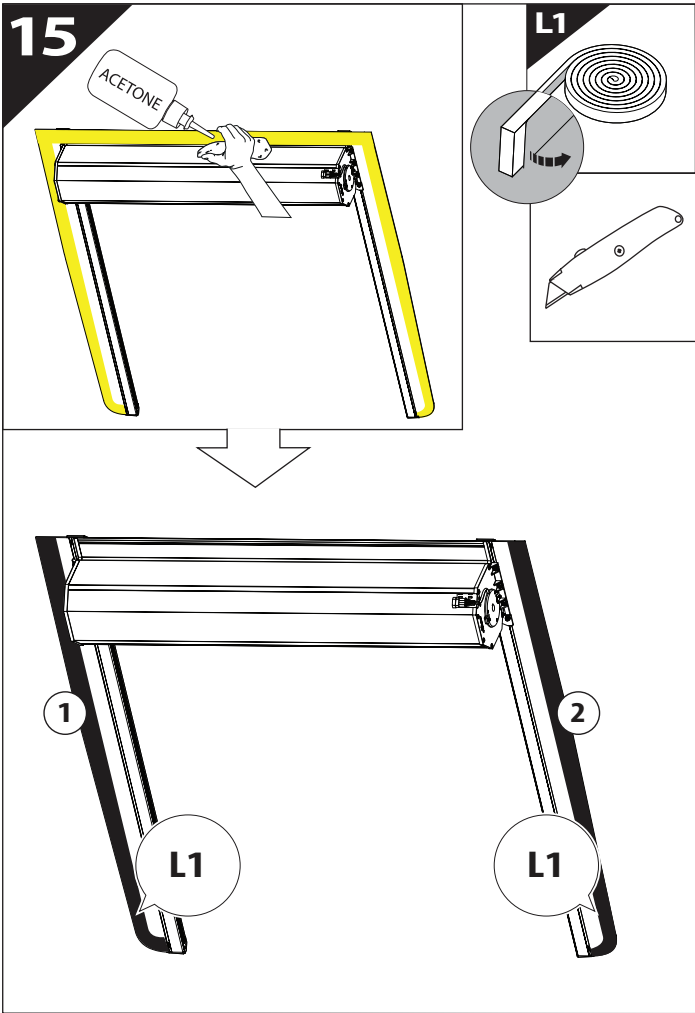

12 mm

13

	CAR	TESSERA ROLL+
BEAM	LIGHT SIGNAL ↔	
BRAKE	LIGHT SIGNAL ↔	

14

18

L3

CAUTION	
Basic+E-KIT Version	
E-KIT MANUAL	
M2 ✓ 	M1 ✗

22