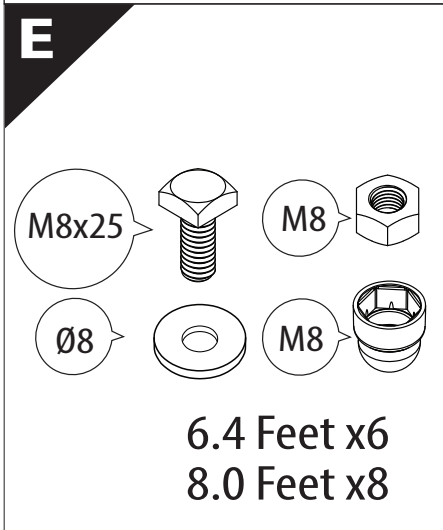

Installation Manual

PART NUMBER(S)	Model Year
TESS 1438 ROLL	Dodge Ram 2500 / 3500 2019+
TESS 14381 ROLL	
FEET	Installation Time / Weight
6.4 Feet & 8 Feet	40-60 minutes / 53-57 kg

B

A

KITS

L

3

4

9

Ø 25 mm

!
Rust Protection

10

Only to be installed by authorized personnel

H x1

K x10

F x1