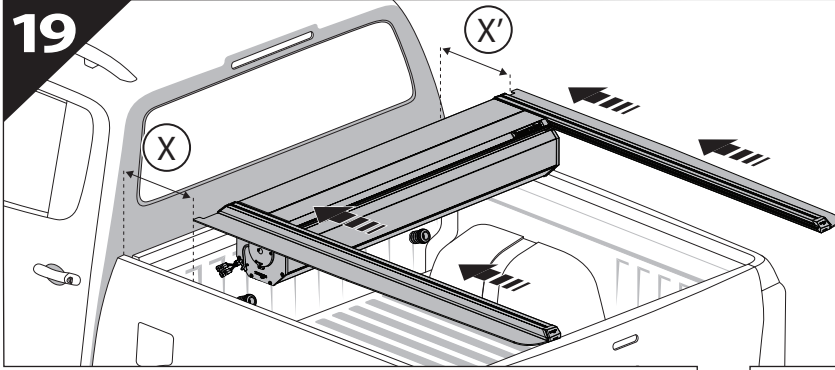

12 mm

13

	CAR	TESSERA ROLL+
BEAM	LIGHT SIGNAL ↔	
BRAKE	LIGHT SIGNAL ↔	

14

18

L3

CAUTION	
Basic+E-KIT Version	
E-KIT MANUAL	
M2 ✓ 	M1 ✗

22