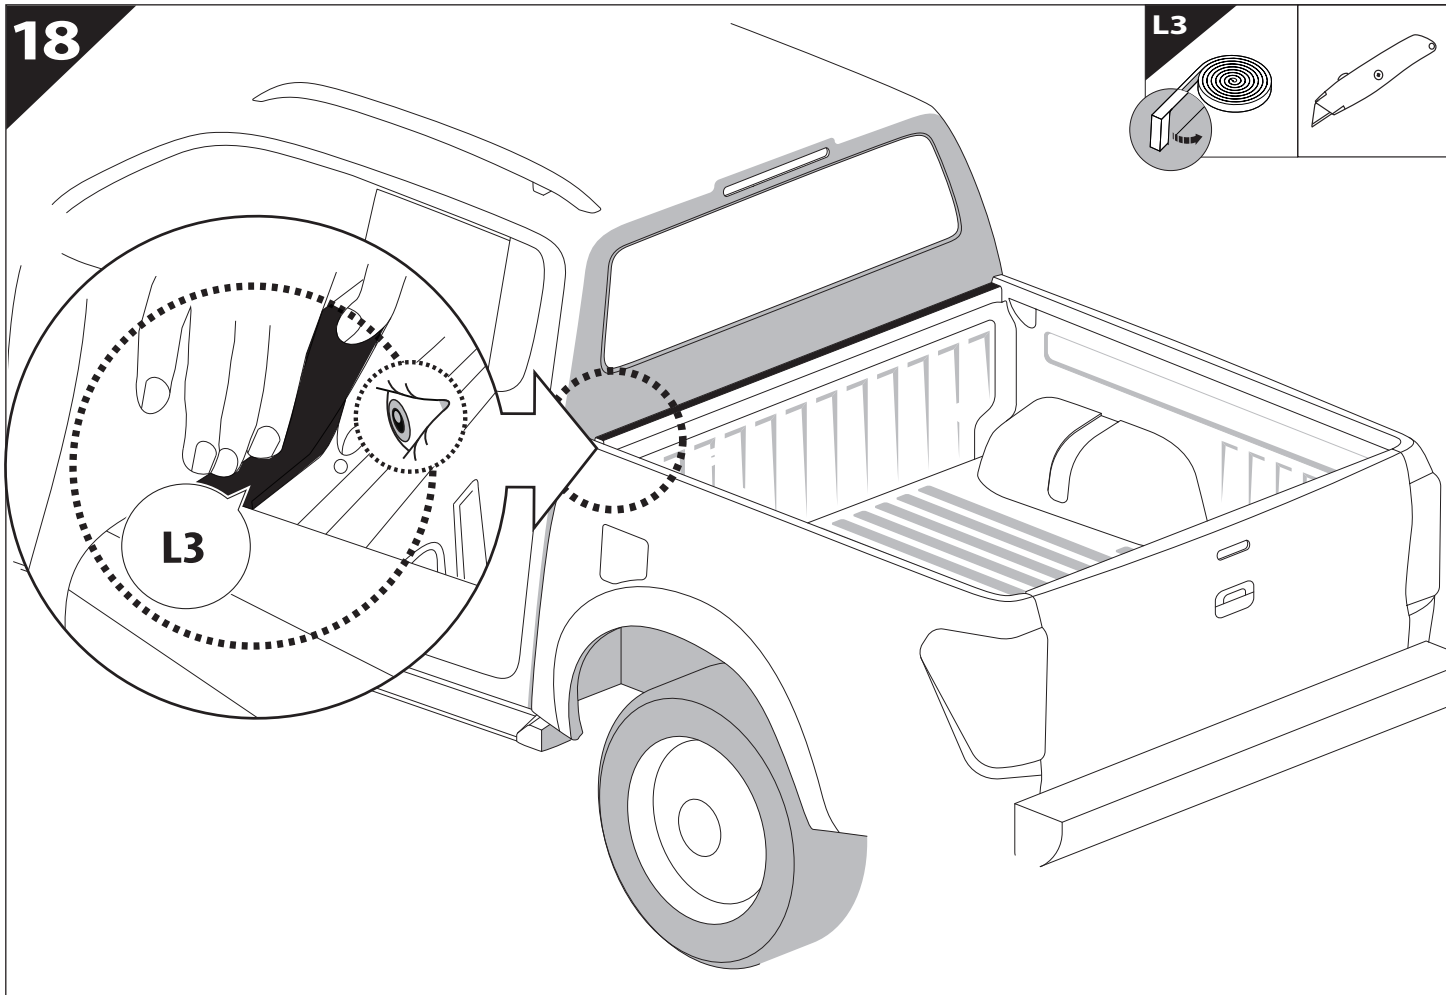

12 mm

13

	CAR	TESSERA ROLL+
BEAM	LIGHT SIGNAL ↔	
BRAKE	LIGHT SIGNAL ↔	

14

18

L3

CAUTION	
Basic+E-KIT Version	
E-KIT MANUAL	
M2 ✓ 	M1 ✗

22