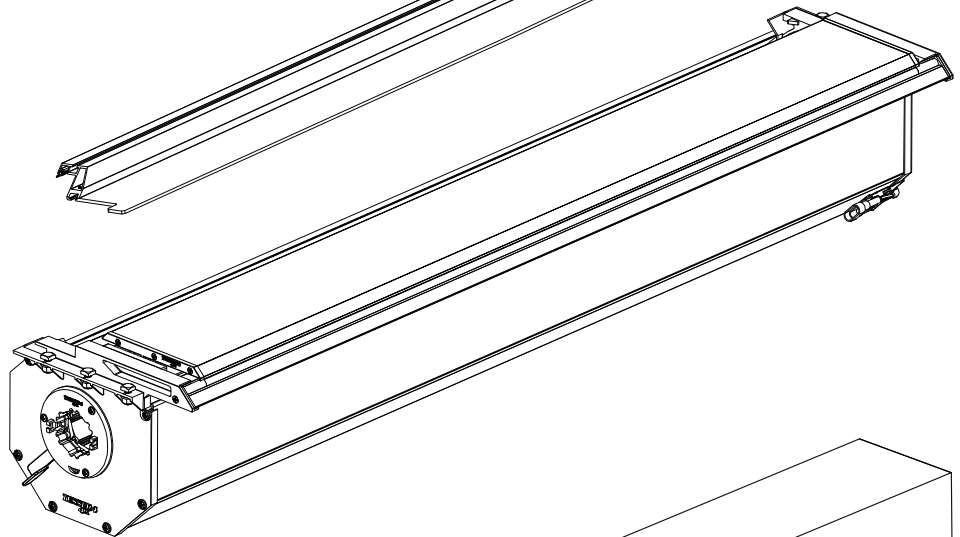

Installation Manual

PART NUMBER(S)	Model Year
TESS 1438 ROLL	Dodge Ram 2500 / 3500 2019+
TESS 14381 ROLL	
FEET	Installation Time / Weight
6.4 Feet & 8 Feet	40-60 minutes / 53-57 kg

B

A

KITS

L

3

4

9

Ø 25 mm

!
Rust Protection

10

Only to be installed by authorized personnel

H x1

K x10

F x1