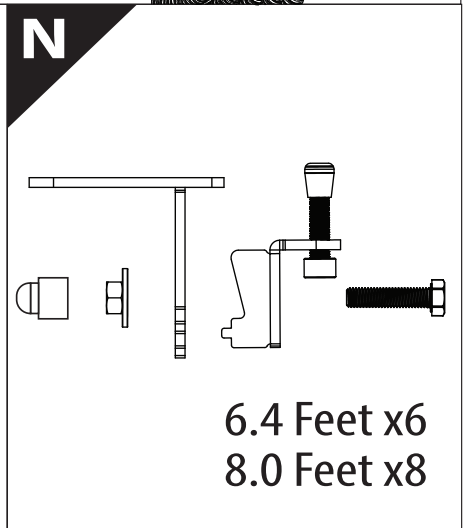

Installation Manual

PART NUMBER(S)	Model Year
TESS 1438 ROLL	Dodge Ram 2500 / 3500 2019+
TESS 14381 ROLL	
FEET	Installation Time / Weight
6.4 Feet & 8 Feet	40-60 minutes / 53-57 kg

B

A

KITS

L

3

4

9

Ø 25 mm

!
Rust Protection

10

Only to be installed by authorized personnel

H x1

K x10

F x1

12 mm

13

	CAR	TESSERA ROLL+
BEAM	LIGHT SIGNAL ↔	
BRAKE	LIGHT SIGNAL ↔	

14

18

L3

CAUTION	
Basic+E-KIT Version	
E-KIT MANUAL	
M2 ✓ 	M1 ✗

22