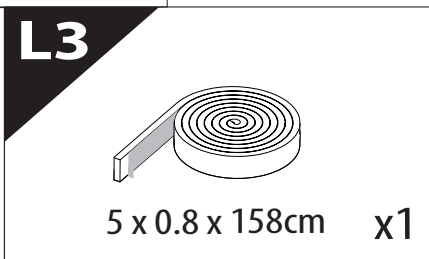

Installation Manual

PART NUMBER(S)	Model Year
TESS 1438 ROLL	Dodge Ram 2500 / 3500 2019+
TESS 14381 ROLL	
FEET	Installation Time / Weight
6.4 Feet & 8 Feet	40-60 minutes / 53-57 kg

B

A

KITS

L

3

4

9

Ø 25 mm

!
Rust Protection

10

Only to be installed by authorized personnel

H x1

K x10

F x1