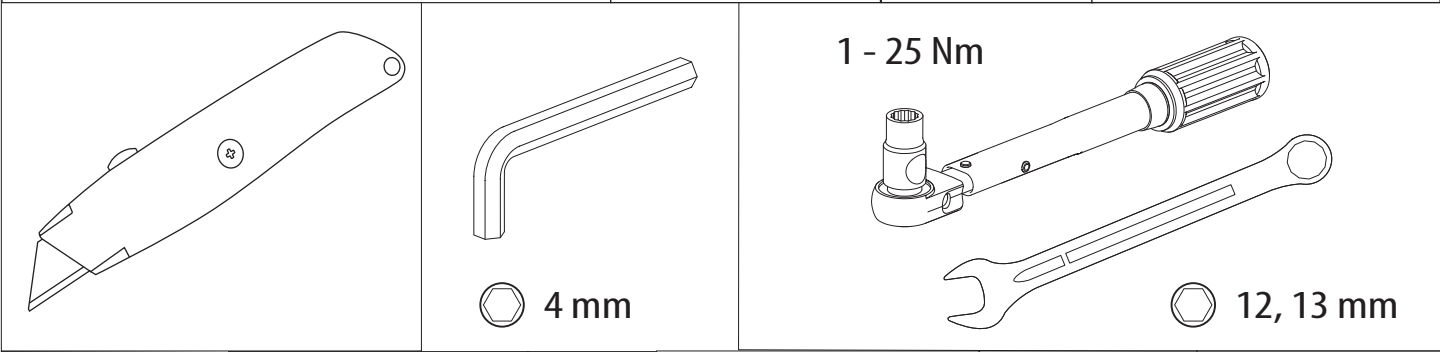

Installation Manual

PART NUMBER(S)	Model Year
TESS 1438 ROLL	Dodge Ram 2500 / 3500 2019+
TESS 14381 ROLL	
FEET	Installation Time / Weight
6.4 Feet & 8 Feet	40-60 minutes / 53-57 kg

B

A

KITS

L

3

4

9

Ø 25 mm

!
Rust Protection

10

Only to be installed by authorized personnel

H x1

K x10

F x1