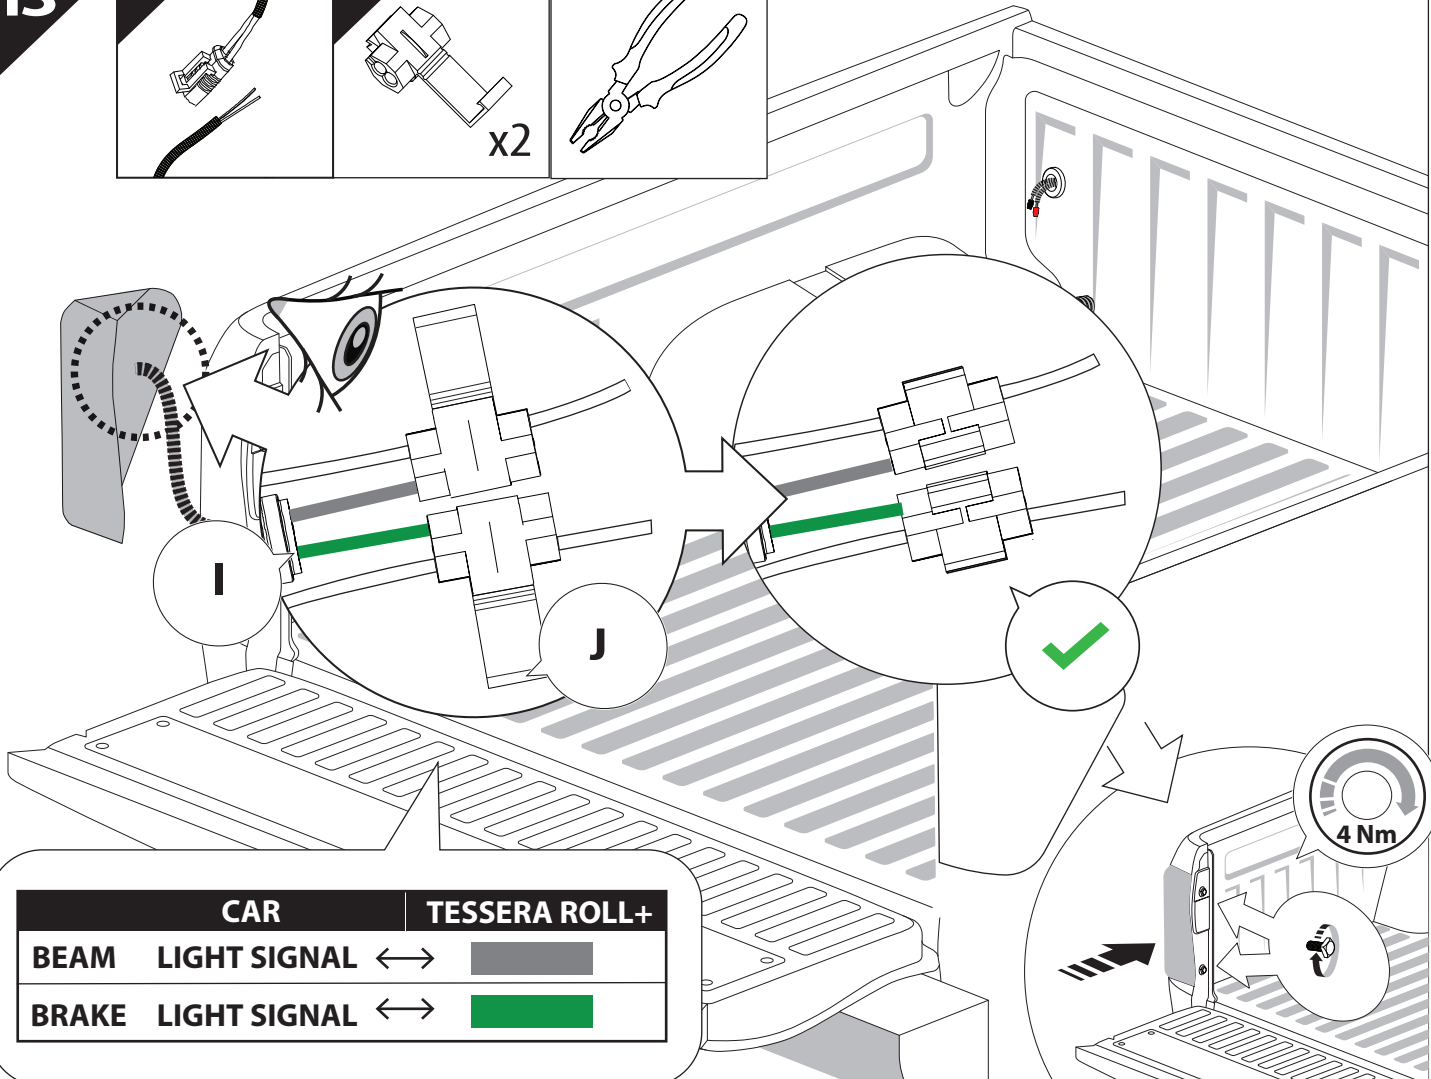

9

Ø 25 mm

!
Rust Protection

10

Only to be installed by authorized personnel

H x1

K x10

F x1

12 mm

13

	CAR	TESSERA ROLL+
BEAM	LIGHT SIGNAL ↔	
BRAKE	LIGHT SIGNAL ↔	

14

18

L3

CAUTION	
Basic+E-KIT Version	
E-KIT MANUAL	
M2 ✓ 	M1 ✗

22