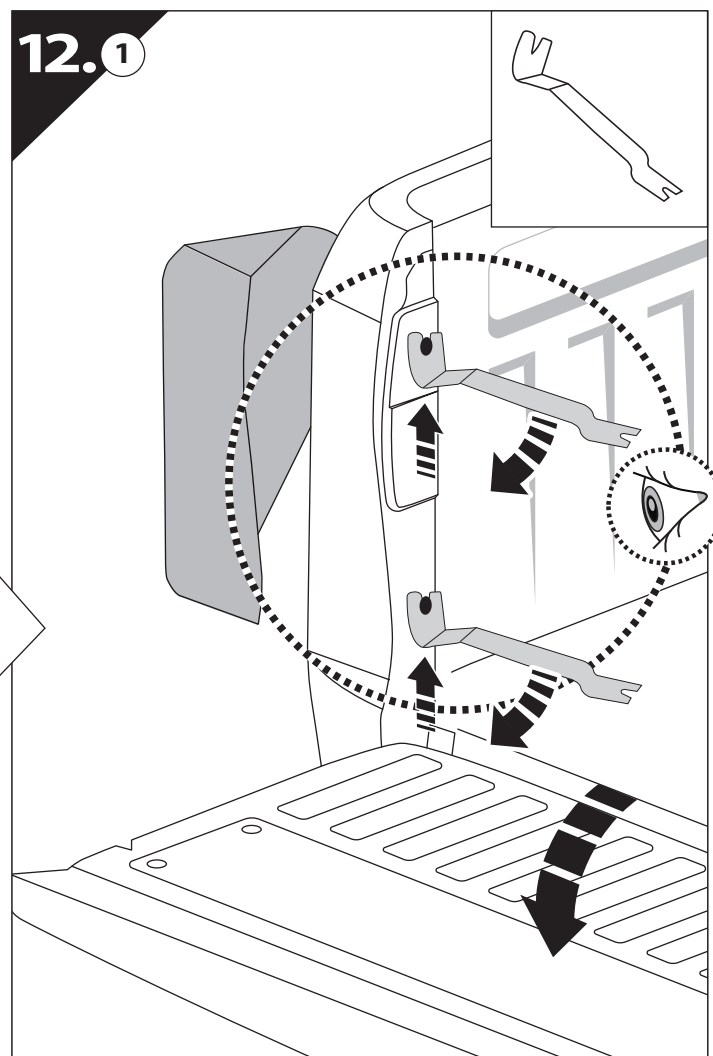

9

Ø 25 mm

!
Rust Protection

10

Only to be installed by authorized personnel

H x1

K x10

F x1

12 mm

13

	CAR	TESSERA ROLL+
BEAM	LIGHT SIGNAL ↔	
BRAKE	LIGHT SIGNAL ↔	

14

18

L3

CAUTION	
Basic+E-KIT Version	
E-KIT MANUAL	
M2 ✓ 	M1 ✗

22