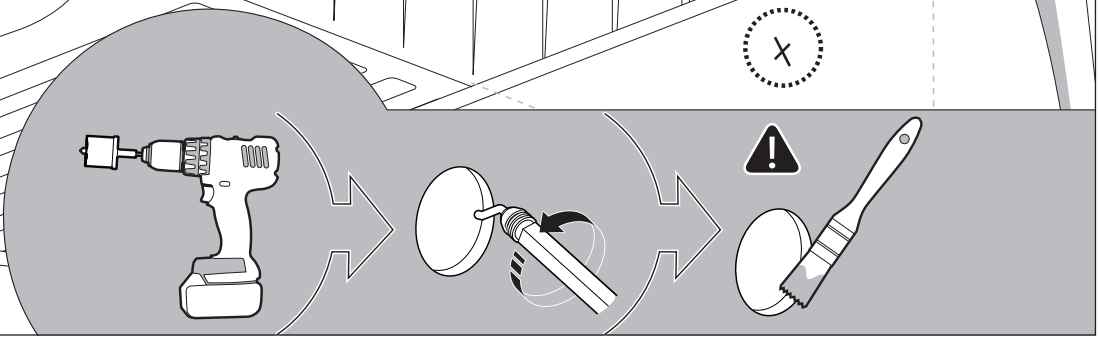

Installation Manual

PART NUMBER(S)	Model Year
TESS 1438 ROLL	Dodge Ram 2500 / 3500 2019+
TESS 14381 ROLL	
FEET	Installation Time / Weight
6.4 Feet & 8 Feet	40-60 minutes / 53-57 kg

B

A

KITS

L

3

4

9

Ø 25 mm

!
Rust Protection

10

Only to be installed by authorized personnel

H x1

K x10

F x1