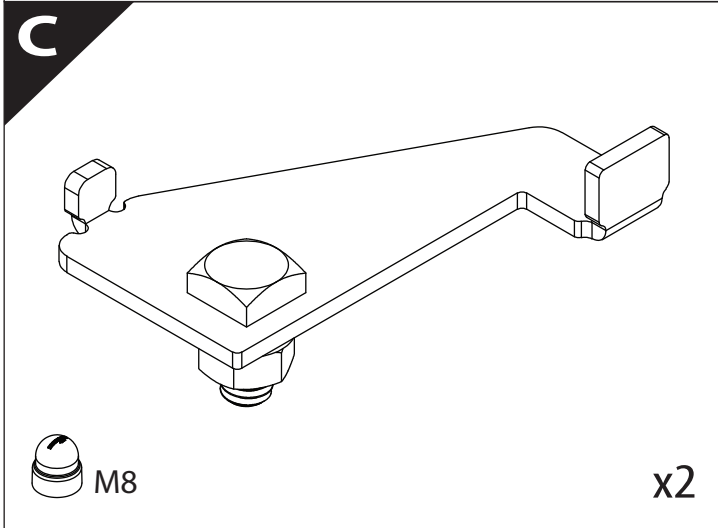

Installation Manual

PART NUMBER(S)	Model Year
TESS 1438 ROLL	Dodge Ram 2500 / 3500 2019+
TESS 14381 ROLL	
FEET	Installation Time / Weight
6.4 Feet & 8 Feet	40-60 minutes / 53-57 kg

B

A

KITS

L

3

4

9

Ø 25 mm

!
Rust Protection

10

Only to be installed by authorized personnel

H x1

K x10

F x1