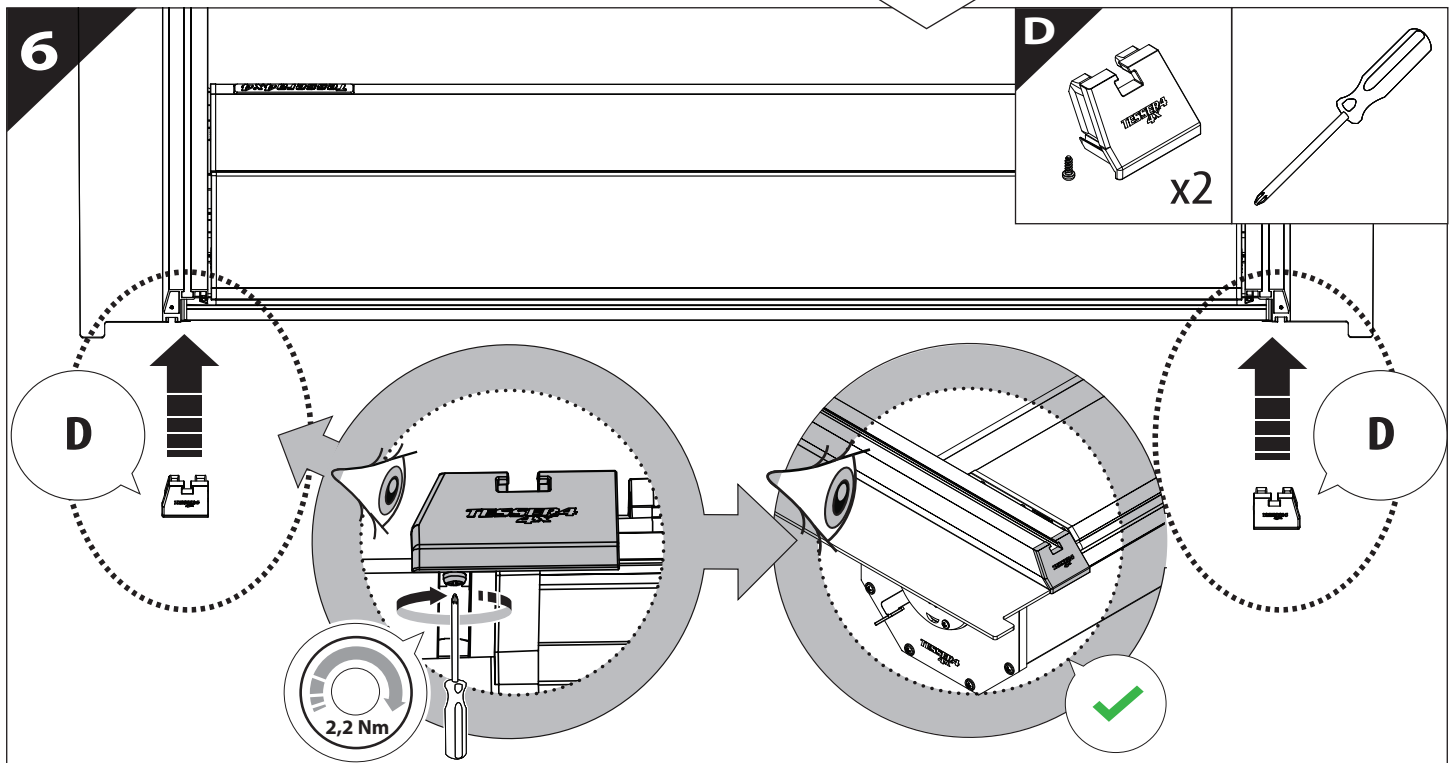

Installation Manual

PART NUMBER(S)	Model Year
TESS 1438 ROLL	Dodge Ram 2500 / 3500 2019+
TESS 14381 ROLL	
FEET	Installation Time / Weight
6.4 Feet & 8 Feet	40-60 minutes / 53-57 kg

B

A

KITS

L

3

4

9

Ø 25 mm

!
Rust Protection

10

Only to be installed by authorized personnel

H x1

K x10

F x1

12 mm

13

	CAR	TESSERA ROLL+
BEAM	LIGHT SIGNAL ↔	
BRAKE	LIGHT SIGNAL ↔	

14

18

L3

CAUTION	
Basic+E-KIT Version	
E-KIT MANUAL	
M2 ✓ 	M1 ✗

22