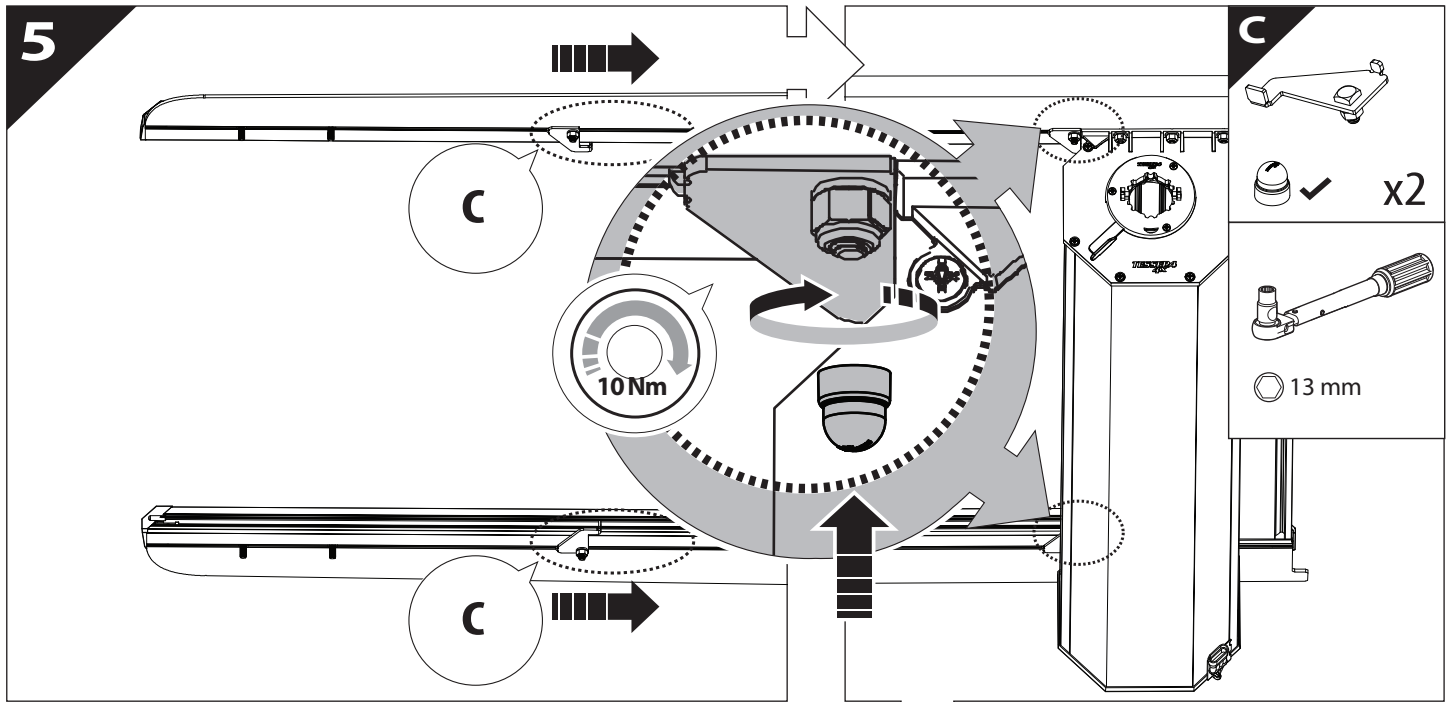

Installation Manual

PART NUMBER(S)	Model Year
TESS 1438 ROLL	Dodge Ram 2500 / 3500 2019+
TESS 14381 ROLL	
FEET	Installation Time / Weight
6.4 Feet & 8 Feet	40-60 minutes / 53-57 kg

B

A

KITS

L

3

4

9

Ø 25 mm

!
Rust Protection

10

Only to be installed by authorized personnel

H x1

K x10

F x1

12 mm

13

	CAR	TESSERA ROLL+
BEAM	LIGHT SIGNAL ↔	
BRAKE	LIGHT SIGNAL ↔	

14

18

L3

CAUTION	
Basic+E-KIT Version	
E-KIT MANUAL	
M2 ✓ 	M1 ✗

22