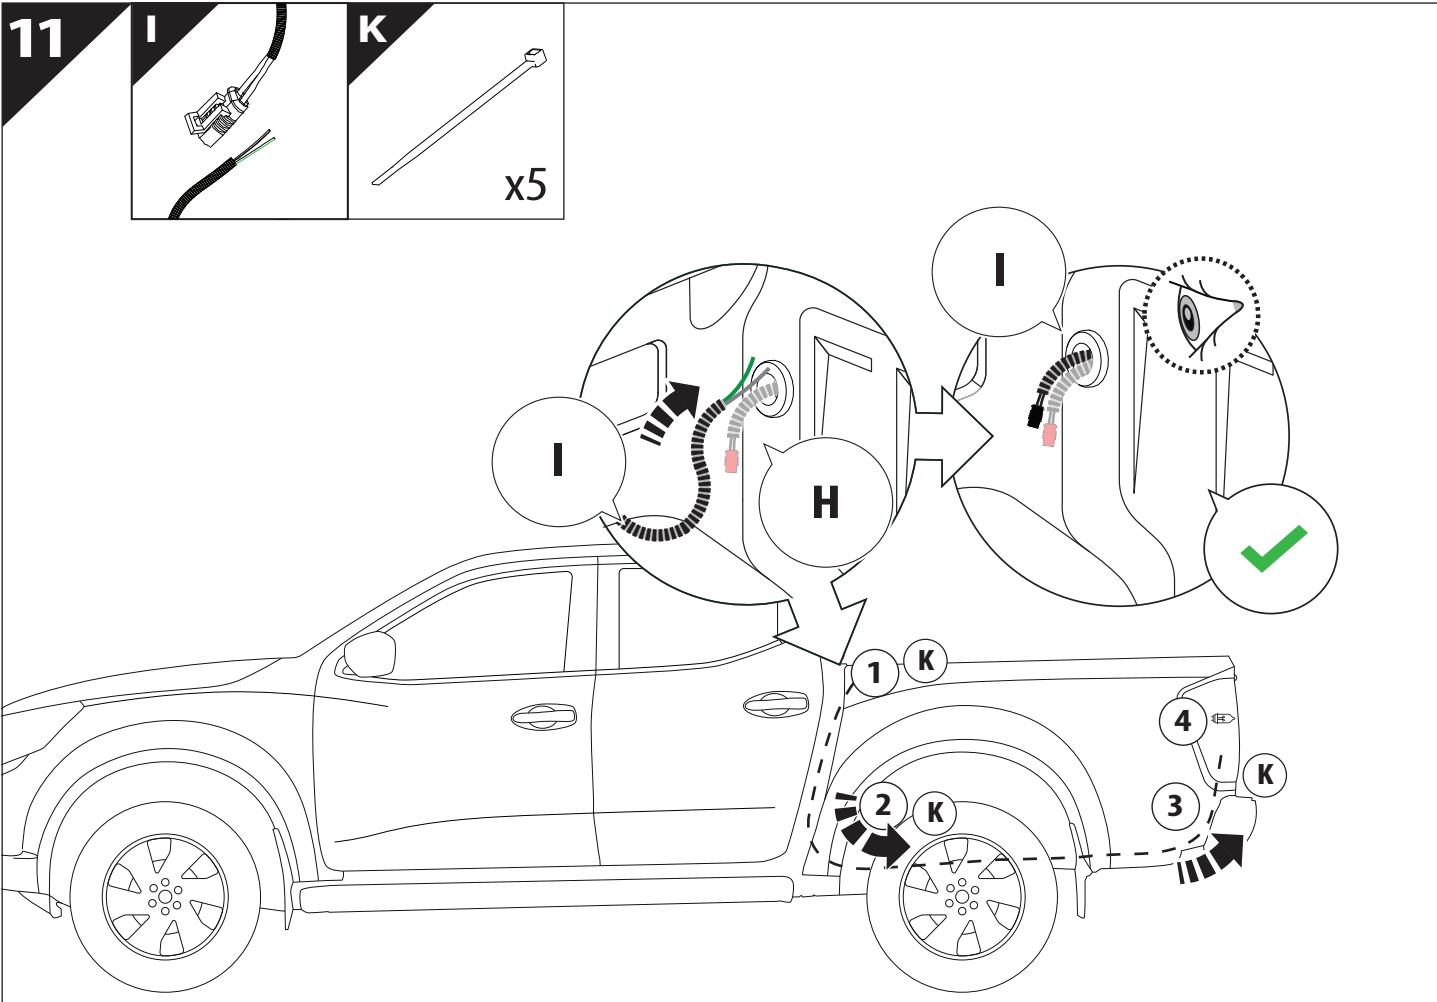

Installation Manual

PART NUMBER(S)	Model Year
TESS 1438 ROLL	Dodge Ram 2500 / 3500 2019+
TESS 14381 ROLL	
FEET	Installation Time / Weight
6.4 Feet & 8 Feet	40-60 minutes / 53-57 kg

B

A

KITS

L

3

4

12 mm

13

	CAR	TESSERA ROLL+
BEAM	LIGHT SIGNAL ↔	
BRAKE	LIGHT SIGNAL ↔	

14

18

L3

CAUTION	
Basic+E-KIT Version	
E-KIT MANUAL	
M2 ✓ 	M1 ✗

22