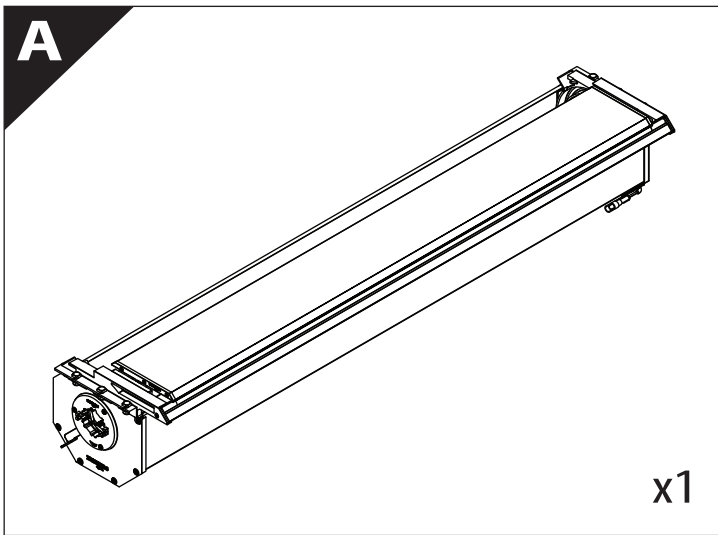

Installation Manual

PART NUMBER(S)	Model Year
TESS 1438 ROLL	Dodge Ram 2500 / 3500 2019+
TESS 14381 ROLL	
FEET	Installation Time / Weight
6.4 Feet & 8 Feet	40-60 minutes / 53-57 kg

B

A

KITS

L

3

4

9

Ø 25 mm

!
Rust Protection

10

Only to be installed by authorized personnel

H x1

K x10

F x1