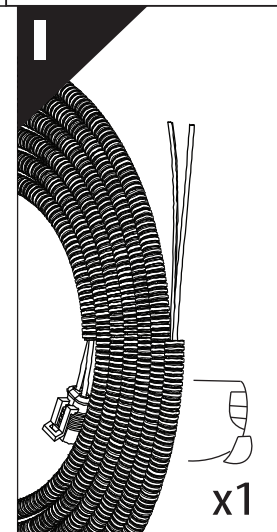

Tessera Roll+

Basic Version + ⚙️ S-KIT

Installation Manual

PART NUMBER(S)	Model Year
TESS 1425 ROLL+S-KIT	Chevrolet Silverado 2014 -> 2018 & 2019+
TESS 1428 ROLL+ S-KIT	
Cab(s)	Installation Time / Weight
Short Bed 5.8" & Standard Bed 6.6"	40-60 minutes / 53-57 kg

Ø 25 mm

+

4 mm

1 - 25 Nm

13 mm

ACETONE

H₂O

ANTI-RUST