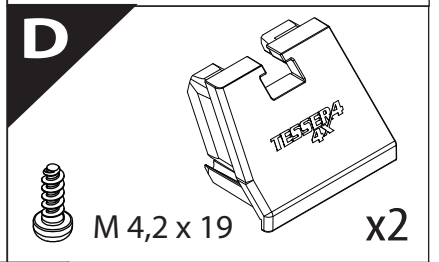

Tessera Roll+

Basic Version + ⚙️ S-KIT

Installation Manual

PART NUMBER(S)	Model Year
TESS 1425 ROLL+S-KIT	Chevrolet Silverado 2014 -> 2018 & 2019+
TESS 1428 ROLL+ S-KIT	
Cab(s)	Installation Time / Weight
Short Bed 5.8" & Standard Bed 6.6"	40-60 minutes / 53-57 kg

Ø 25 mm

+

4 mm

1 - 25 Nm

13 mm

ACETONE

H₂O

ANTI-RUST