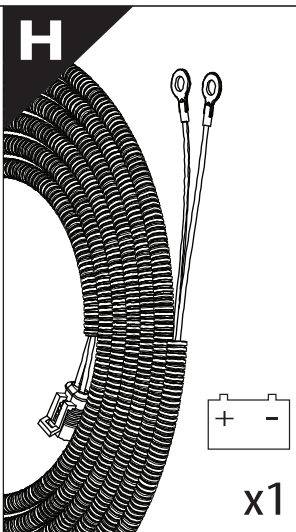

Tessera Roll+

Basic Version + ⚙️ S-KIT

Installation Manual

PART NUMBER(S)	Model Year
TESS 1425 ROLL+S-KIT	Chevrolet Silverado 2014 -> 2018 & 2019+
TESS 1428 ROLL+ S-KIT	
Cab(s)	Installation Time / Weight
Short Bed 5.8" & Standard Bed 6.6"	40-60 minutes / 53-57 kg

Ø 25 mm

+

4 mm

1 - 25 Nm

13 mm

ACETONE

H₂O

ANTI-RUST