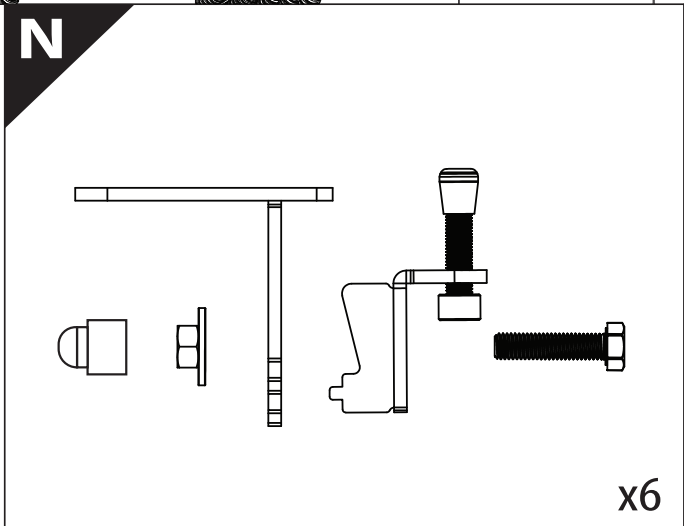

Tessera Roll+

Basic Version + ⚙️ S-KIT

Installation Manual

PART NUMBER(S)	Model Year
TESS 1425 ROLL+S-KIT	Chevrolet Silverado 2014 -> 2018 & 2019+
TESS 1428 ROLL+ S-KIT	
Cab(s)	Installation Time / Weight
Short Bed 5.8" & Standard Bed 6.6"	40-60 minutes / 53-57 kg

Ø 25 mm

+

4 mm

1 - 25 Nm

13 mm

ACETONE

H₂O

ANTI-RUST