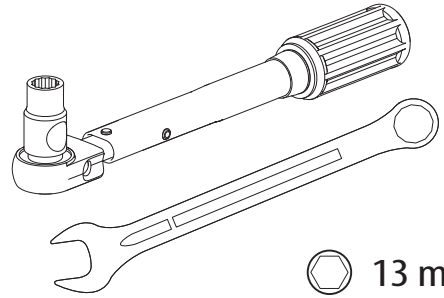

Tessera Roll+

Basic Version + ⚙️ S-KIT

Installation Manual

PART NUMBER(S)	Model Year
TESS 1425 ROLL+S-KIT	Chevrolet Silverado 2014 -> 2018 & 2019+
TESS 1428 ROLL+ S-KIT	
Cab(s)	Installation Time / Weight
Short Bed 5.8" & Standard Bed 6.6"	40-60 minutes / 53-57 kg

Ø 25 mm

+

4 mm

1 - 25 Nm

13 mm

ACETONE

H₂O

ANTI-RUST