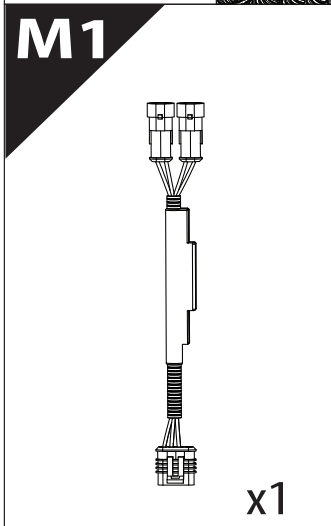

Tessera Roll+

Basic Version + ⚙️ S-KIT

Installation Manual

PART NUMBER(S)	Model Year
TESS 1425 ROLL+S-KIT	Chevrolet Silverado 2014 -> 2018 & 2019+
TESS 1428 ROLL+ S-KIT	
Cab(s)	Installation Time / Weight
Short Bed 5.8" & Standard Bed 6.6"	40-60 minutes / 53-57 kg

Ø 25 mm

+

4 mm

1 - 25 Nm

13 mm

ACETONE

H₂O

ANTI-RUST