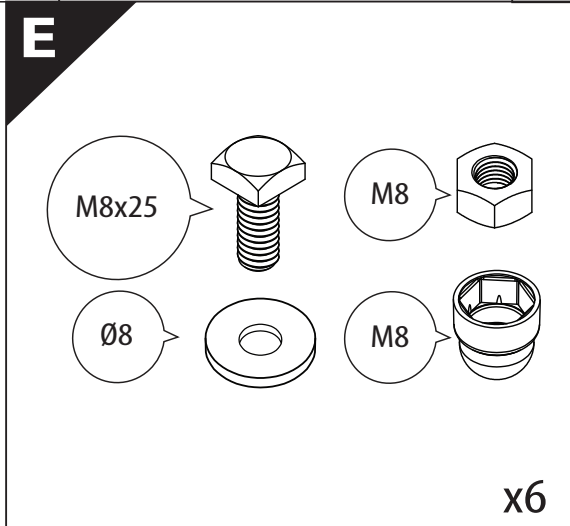

Tessera Roll+

Basic Version + ⚙️ S-KIT

Installation Manual

PART NUMBER(S)	Model Year
TESS 1425 ROLL+S-KIT	Chevrolet Silverado 2014 -> 2018 & 2019+
TESS 1428 ROLL+ S-KIT	
Cab(s)	Installation Time / Weight
Short Bed 5.8" & Standard Bed 6.6"	40-60 minutes / 53-57 kg

Ø 25 mm

+

4 mm

1 - 25 Nm

13 mm

ACETONE

H₂O

ANTI-RUST