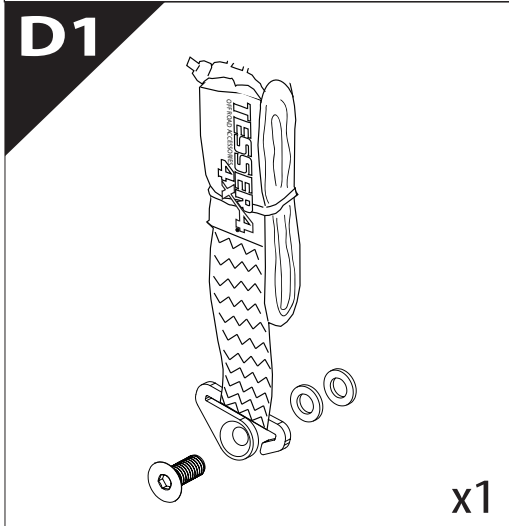

Tessera Roll+

Basic Version + ⚙️ S-KIT

Installation Manual

PART NUMBER(S)	Model Year
TESS 1425 ROLL+S-KIT	Chevrolet Silverado 2014 -> 2018 & 2019+
TESS 1428 ROLL+ S-KIT	
Cab(s)	Installation Time / Weight
Short Bed 5.8" & Standard Bed 6.6"	40-60 minutes / 53-57 kg

Ø 25 mm

+

4 mm

1 - 25 Nm

13 mm

ACETONE

H₂O

ANTI-RUST