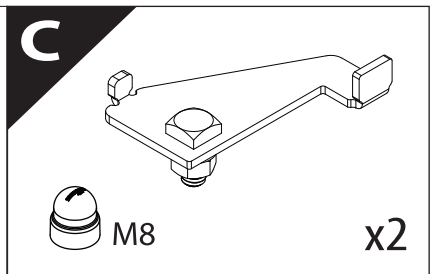

Tessera Roll+

Basic Version + ⚙️ S-KIT

Installation Manual

PART NUMBER(S)	Model Year
TESS 1425 ROLL+S-KIT	Chevrolet Silverado 2014 -> 2018 & 2019+
TESS 1428 ROLL+ S-KIT	
Cab(s)	Installation Time / Weight
Short Bed 5.8" & Standard Bed 6.6"	40-60 minutes / 53-57 kg

Ø 25 mm

+

4 mm

1 - 25 Nm

13 mm

ACETONE

H₂O

ANTI-RUST