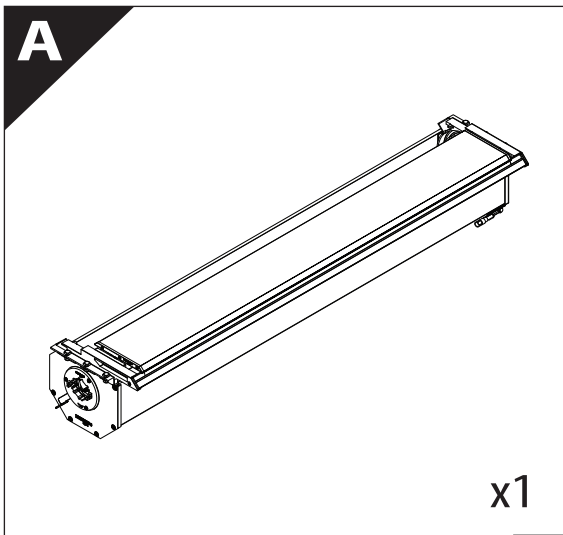

Tessera Roll+

Basic Version + ⚙️ S-KIT

Installation Manual

PART NUMBER(S)	Model Year
TESS 1425 ROLL+S-KIT	Chevrolet Silverado 2014 -> 2018 & 2019+
TESS 1428 ROLL+ S-KIT	
Cab(s)	Installation Time / Weight
Short Bed 5.8" & Standard Bed 6.6"	40-60 minutes / 53-57 kg

Ø 25 mm

+

4 mm

1 - 25 Nm

13 mm

ACETONE

H₂O

ANTI-RUST